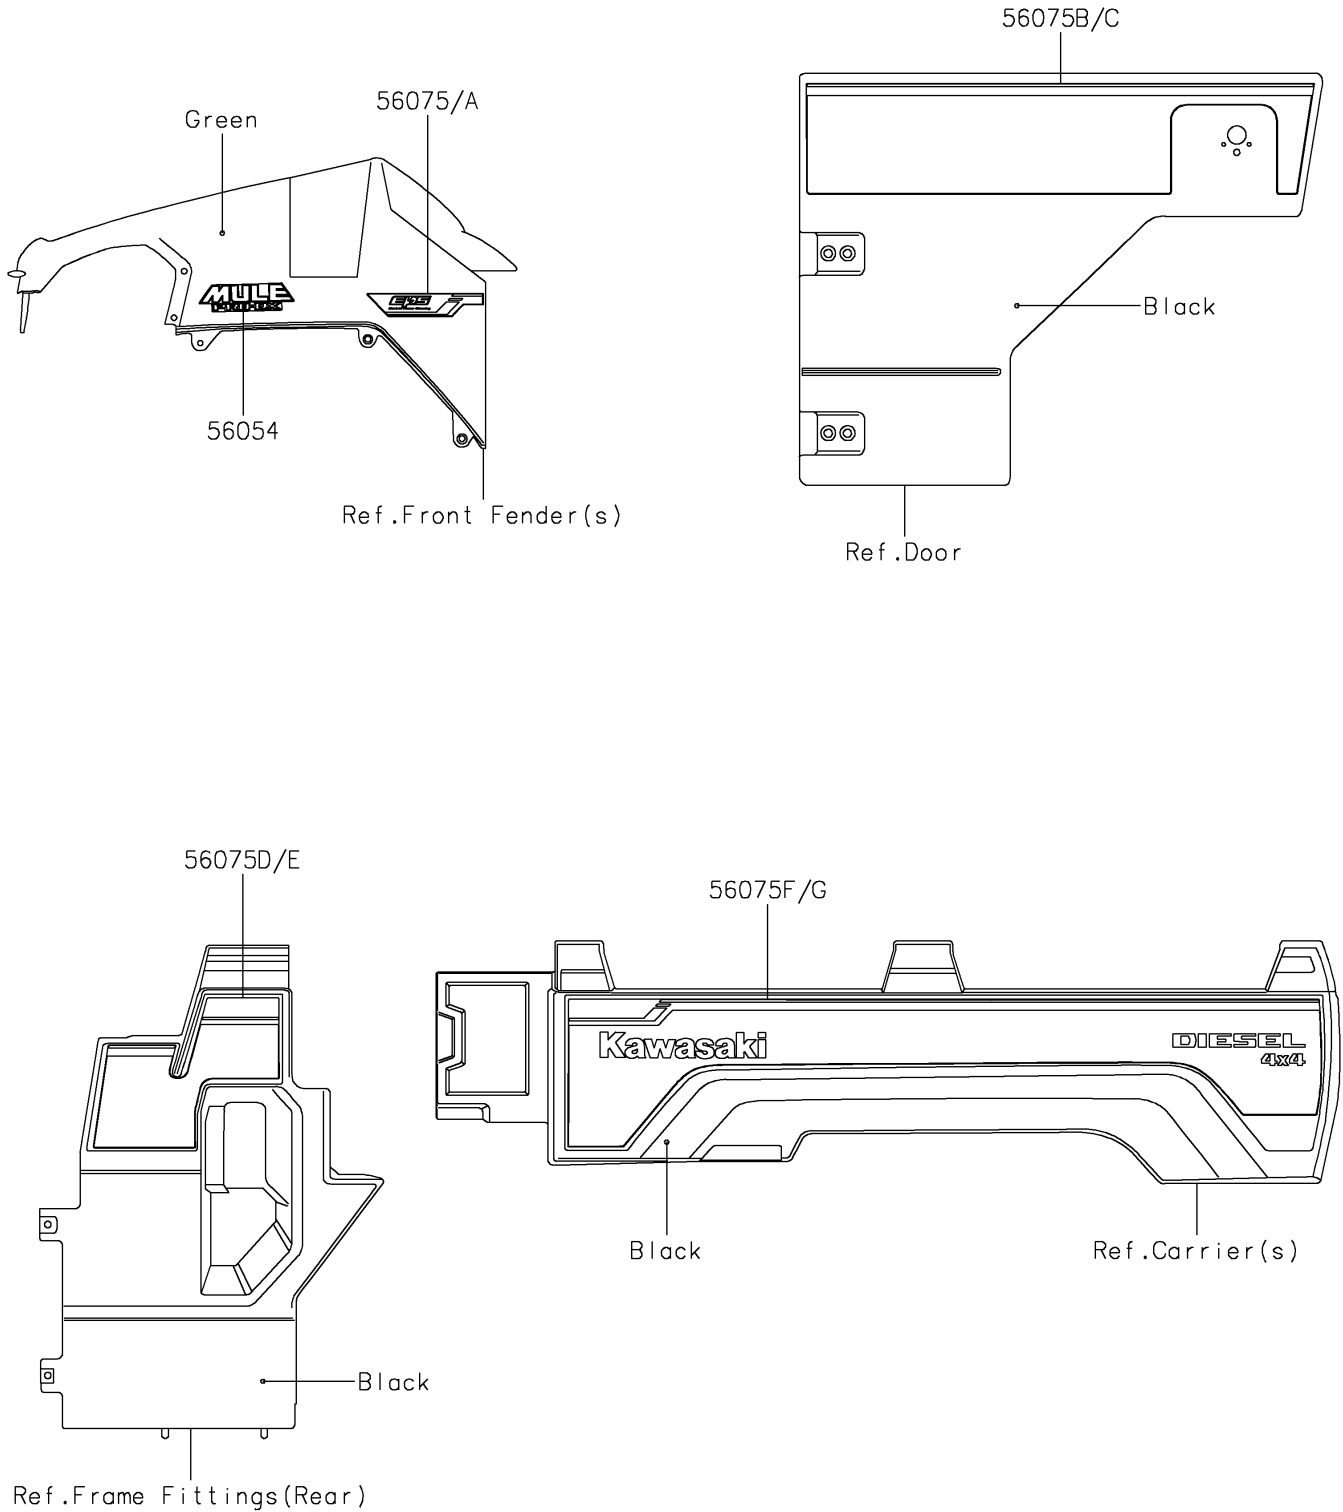

# 2018 MULE PRO-DX™ EPS DIESEL PARTS DIAGRAM

Decals(Green)(EHF-EKF)

F2861

## 2018 MULE PRO-DX™ EPS DIESEL PARTS LIST

Decals(Green)(EHF-EKF)

ITEM NAME	PART NUMBER	QUANTITY
MARK,FR FENDER,MULE PRO-DX (Ref # 56054)	56054-1963	2
PATTERN,FR FENDER,LH,EPS (Ref # 56075)	56075-0624	1
PATTERN,FR FENDER,RH,EPS (Ref # 56075A)	56075-0625	1
PATTERN,SIDE GUARD,LH,FR (Ref # 56075B)	56075-0626	1
PATTERN,SIDE GUARD,RH,FR (Ref # 56075C)	56075-0627	1
PATTERN,CARRIER,LH,FR (Ref # 56075D)	56075-0734	1
PATTERN,CARRIER,RH,FR (Ref # 56075E)	56075-0735	1
PATTERN,RR CARRIER,LH (Ref # 56075F)	56075-1383	1
PATTERN,RR CARRIER,RH (Ref # 56075G)	56075-1384	1