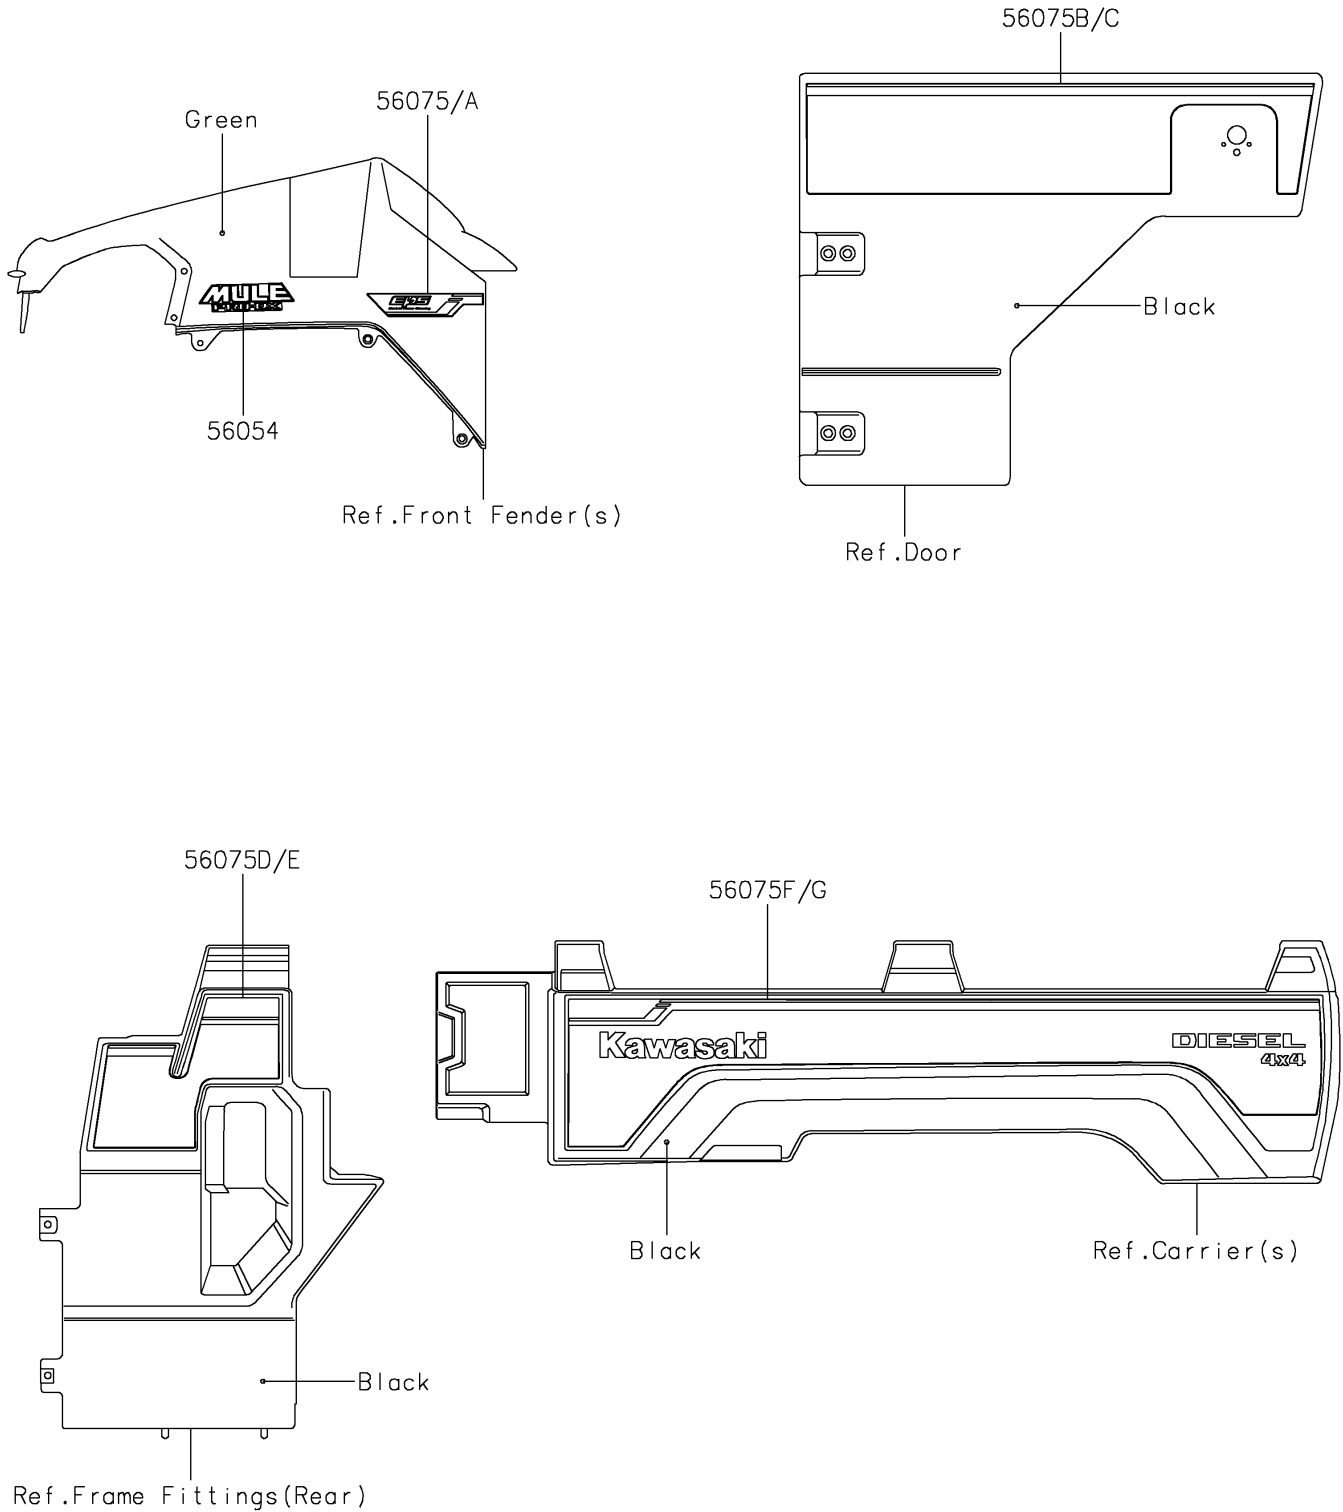

2019 MULE PRO-DX™ EPS DIESEL PARTS DIAGRAM

Decals(Green)(EHF-EKF)

F2861

2019 MULE PRO-DX™ EPS DIESEL PARTS LIST

Decals(Green)(EHF-EKF)

ITEM NAME	PART NUMBER	QUANTITY
MARK,FR FENDER,MULE PRO-DX (Ref # 56054)	56054-1963	2
PATTERN,FR FENDER,LH,EPS (Ref # 56075)	56075-0624	1
PATTERN,FR FENDER,RH,EPS (Ref # 56075A)	56075-0625	1
PATTERN,SIDE GUARD,LH,FR (Ref # 56075B)	56075-0626	1
PATTERN,SIDE GUARD,RH,FR (Ref # 56075C)	56075-0627	1
PATTERN,CARRIER,LH,FR (Ref # 56075D)	56075-0734	1
PATTERN,CARRIER,RH,FR (Ref # 56075E)	56075-0735	1
PATTERN,RR CARRIER,LH (Ref # 56075F)	56075-1383	1
PATTERN,RR CARRIER,RH (Ref # 56075G)	56075-1384	1