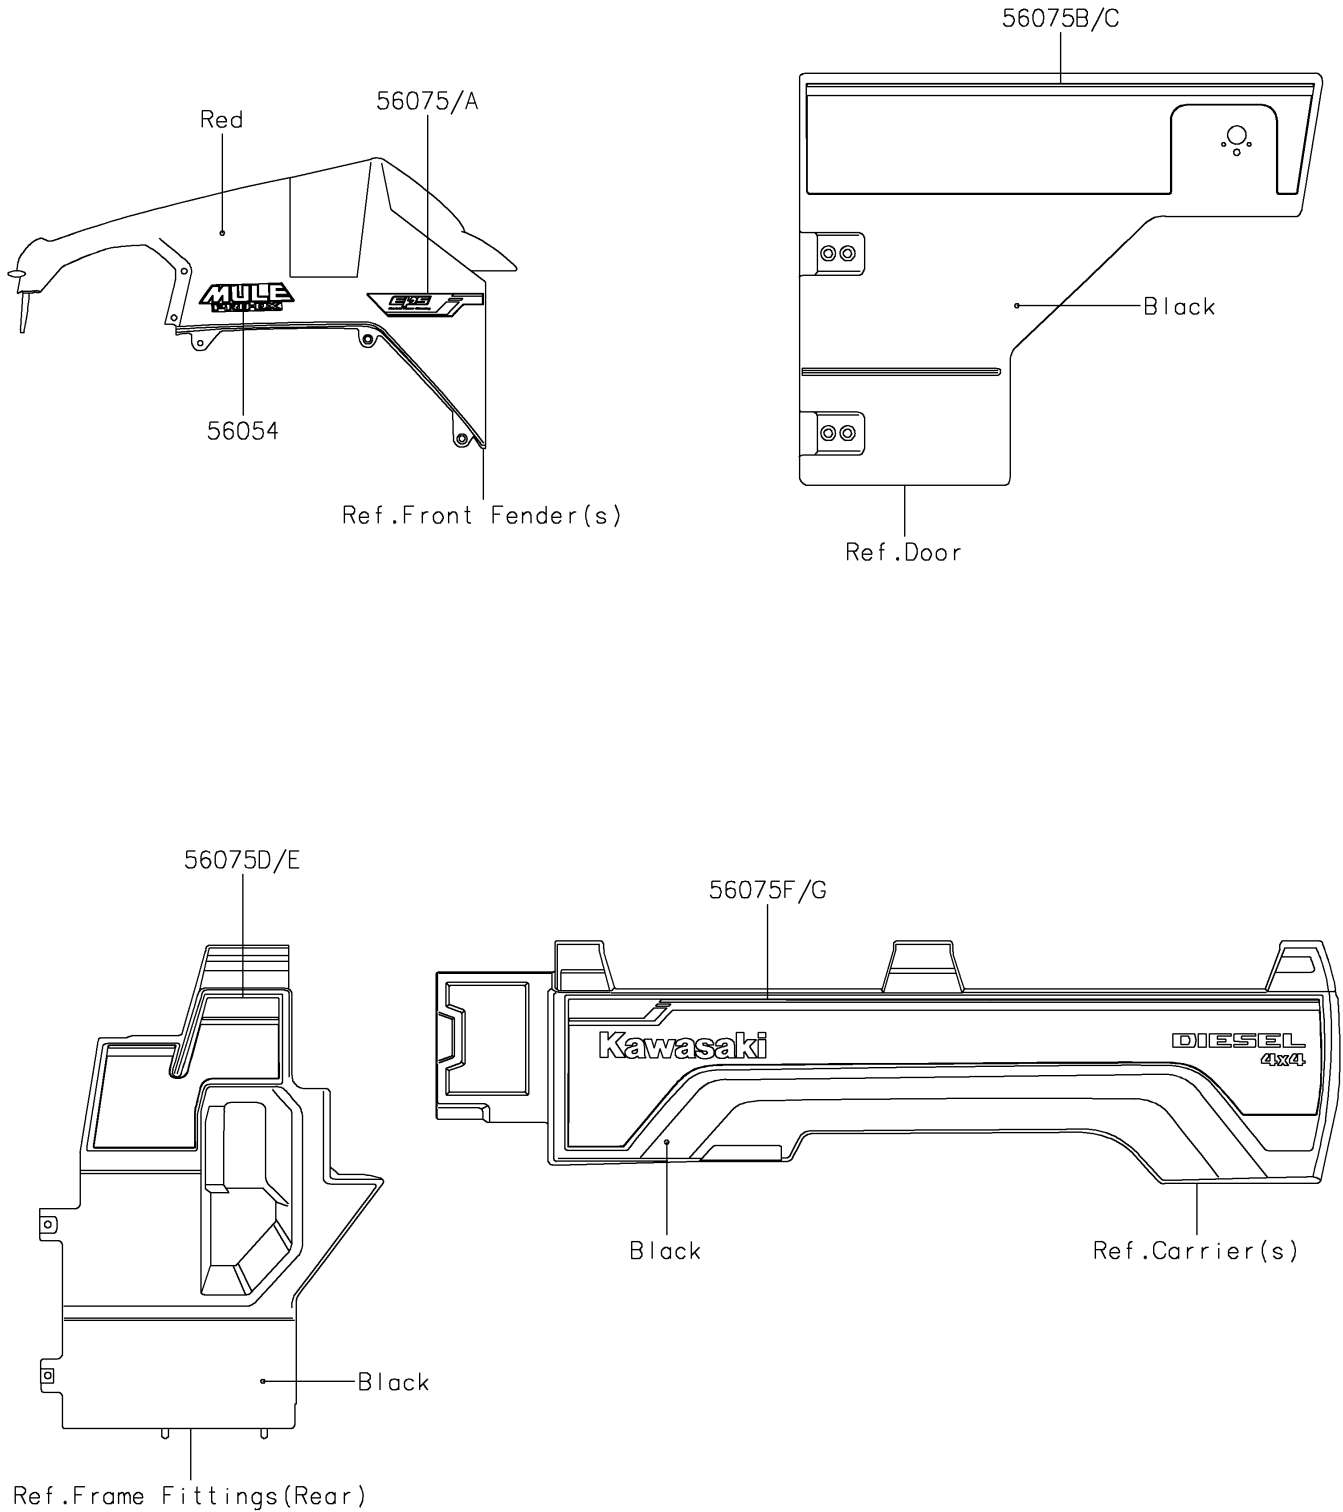

# 2018 MULE PRO-DX™ EPS DIESEL PARTS DIAGRAM

Decals(Red)(EJF)(CN)

F2861A

## 2018 MULE PRO-DX™ EPS DIESEL PARTS LIST

Decals(Red)(EJF)(CN)

ITEM NAME	PART NUMBER	QUANTITY
MARK,FR FENDER,MULE PRO-DX (Ref # 56054)	56054-1963	2
PATTERN,FR FENDER,LH (Ref # 56075)	56075-3968	1
PATTERN,FR FENDER,RH (Ref # 56075A)	56075-3969	1
PATTERN,SIDE GUARD,LH,FR (Ref # 56075B)	56075-3970	1
PATTERN,SIDE GUARD,RH,FR (Ref # 56075C)	56075-3971	1
PATTERN,CARRIER PANEL,LH,FR (Ref # 56075D)	56075-3976	1
PATTERN,CARRIER PANEL,RH,FR (Ref # 56075E)	56075-3977	1
PATTERN,CARRIER PANEL,LH,RR (Ref # 56075F)	56075-3978	1
PATTERN,CARRIER PANEL,RH,RR (Ref # 56075G)	56075-3979	1