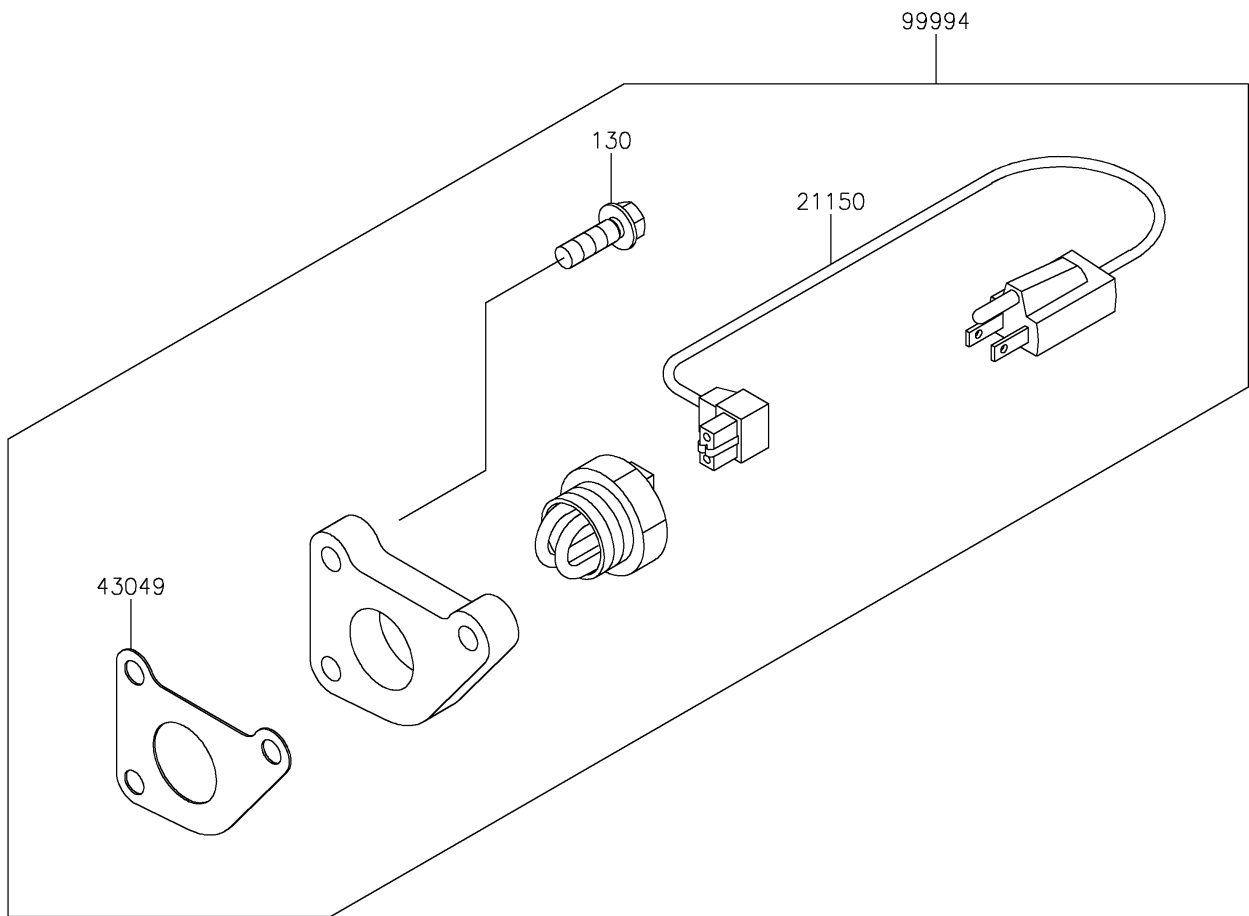

2018 MULE PRO-DX™ EPS DIESEL PARTS DIAGRAM

Accessory

F2910

2018 MULE PRO-DX™ EPS DIESEL PARTS LIST

Accessory

ITEM NAME	PART NUMBER	QUANTITY
BOLT-FLANGED,8X25 (Ref # 130)	130BA0825	3
CORD-ASSY (Ref # 21150)	21150-0015	1
PACKING (Ref # 43049)	43049-0034	1
KIT-ACCESSORY,BLOCK HEATER (Ref # 99994)	99994-0741	1