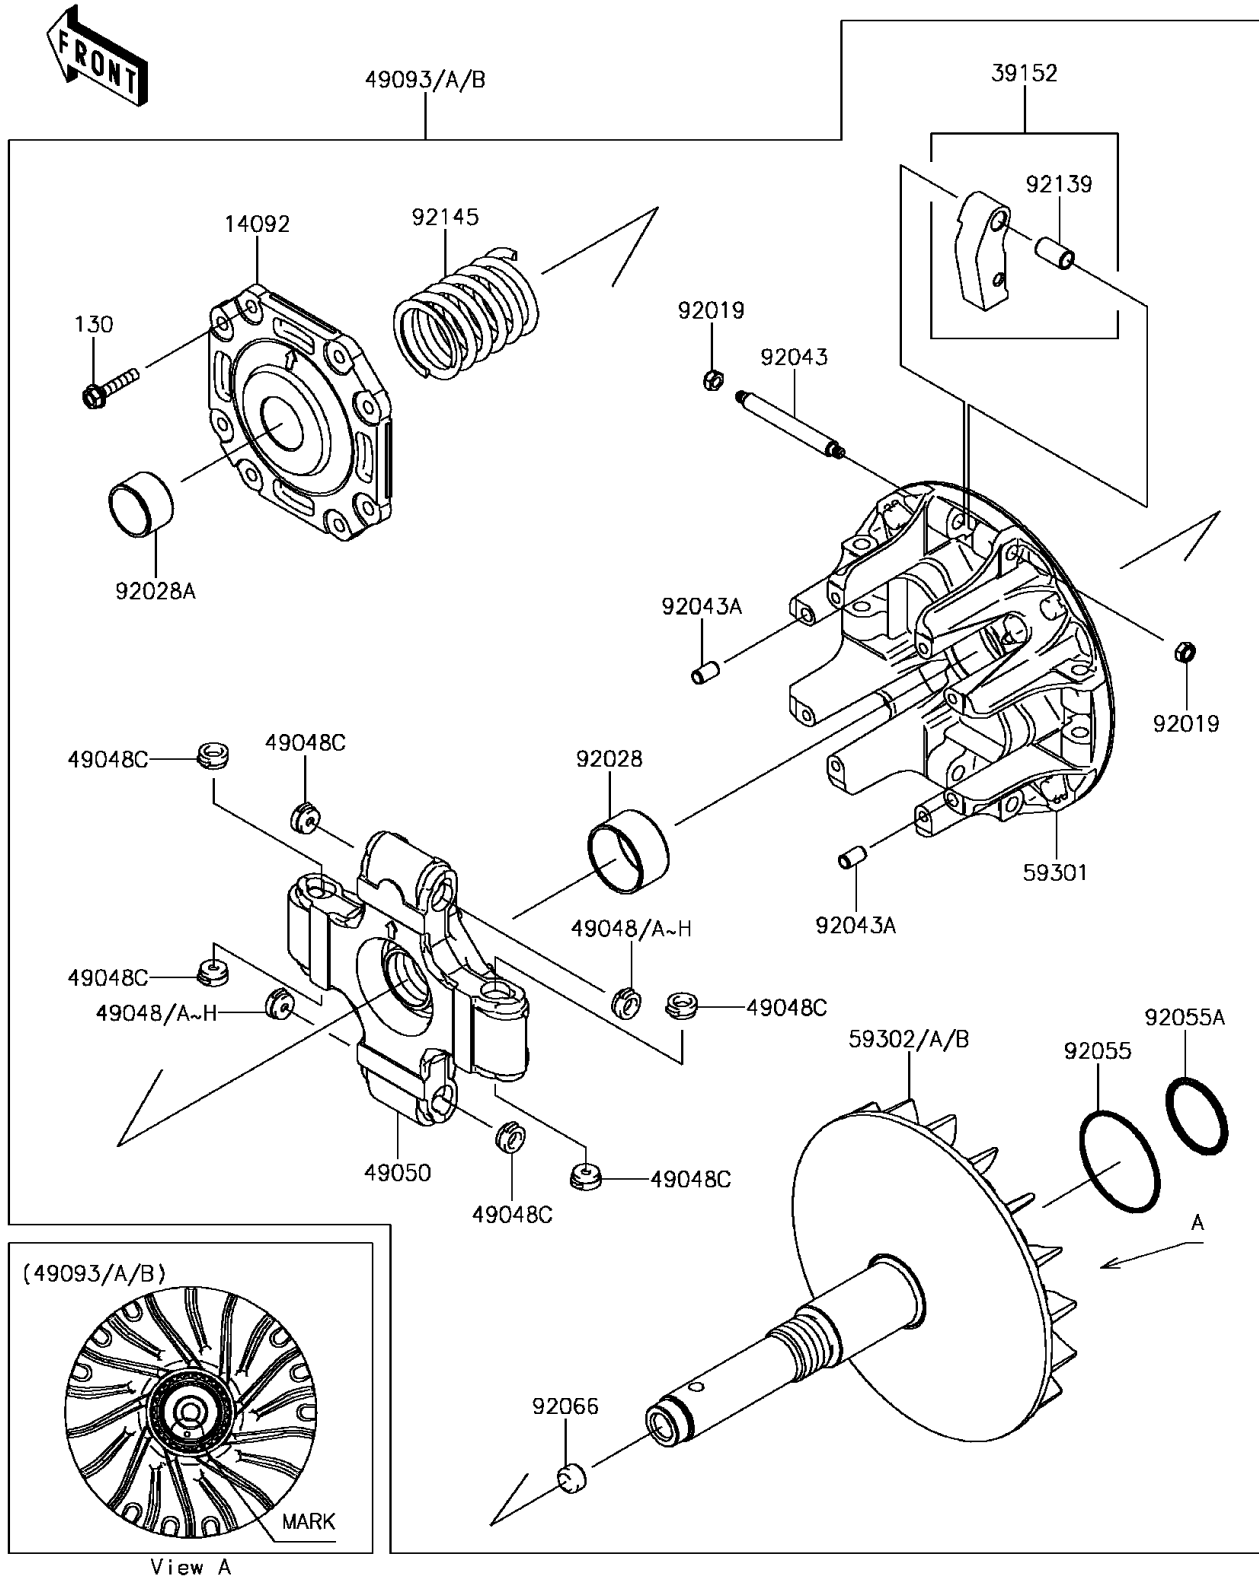

2017 MULE PRO-FX™ RANCH EDITION PARTS DIAGRAM

Drive Converter

E1391

2017 MULE PRO-FX™ RANCH EDITION PARTS LIST

Drive Converter

ITEM NAME	PART NUMBER	QUANTITY
BOLT-FLANGED,6X30 (Ref # 130)	130CA0630	8
COVER (Ref # 14092)	14092-1201	1
WEIGHT-RAMP (Ref # 39152)	39152-0039	4
SHOE,T=7.2 (Ref # 49048)	49048-1087	AR
SHOE,T=7.3 (Ref # 49048A)	49048-1088	AR
SHOE,T=7.4 (Ref # 49048B)	49048-1089	AR
SHOE,T=7.5 (Ref # 49048C)	49048-1090	8
SHOE,T=7.6 (Ref # 49048D)	49048-1091	AR
SHOE,T=7.7 (Ref # 49048E)	49048-1092	AR
SHOE,T=7.8 (Ref # 49048F)	49048-1093	AR
SHOE,T=7.9 (Ref # 49048G)	49048-1094	AR
SHOE,T=8.0 (Ref # 49048H)	49048-1095	AR
SPIDER (Ref # 49050)	49050-1083	1
CONVERTER-DRIVE,B MARK,WHITE (Ref # 49093)	49093-0071	1
CONVERTER-DRIVE,A MARK,BLUE (Ref # 49093A)	49093-0072	1
CONVERTER-DRIVE,C MARK,YELLOW (Ref # 49093B)	49093-0073	1
SHEAVE-MOVABLE (Ref # 59301)	59301-0025	1
SHEAVE-COMP,B MARK,WHITE (Ref # 59302)	59302-0092	1
SHEAVE-COMP,A MARK,BLUE (Ref # 59302A)	59302-0093	1
SHEAVE-COMP,C MARK,YELLOW (Ref # 59302B)	59302-0094	1
NUT,LOCK,6MM (Ref # 92019)	92019-008	8
BUSHING (Ref # 92028)	92028-1975	1
BUSHING (Ref # 92028A)	92028-1980	1
PIN (Ref # 92043)	92043-0809	4
PIN,6.2X8X14 (Ref # 92043A)	92043-1263	2
RING-O,59.5X2.4 (Ref # 92055)	92055-0753	1
RING-O,3.5X39.7 (Ref # 92055A)	92055-0789	1
PLUG (Ref # 92066)	92066-0784	1
BUSHING,9X11X19.75 (Ref # 92139)	92139-1103	4

2017 MULE PRO-FX™ RANCH EDITION PARTS LIST

Drive Converter

ITEM NAME	PART NUMBER	QUANTITY
SPRING (Ref # 92145)	92145-1576	1