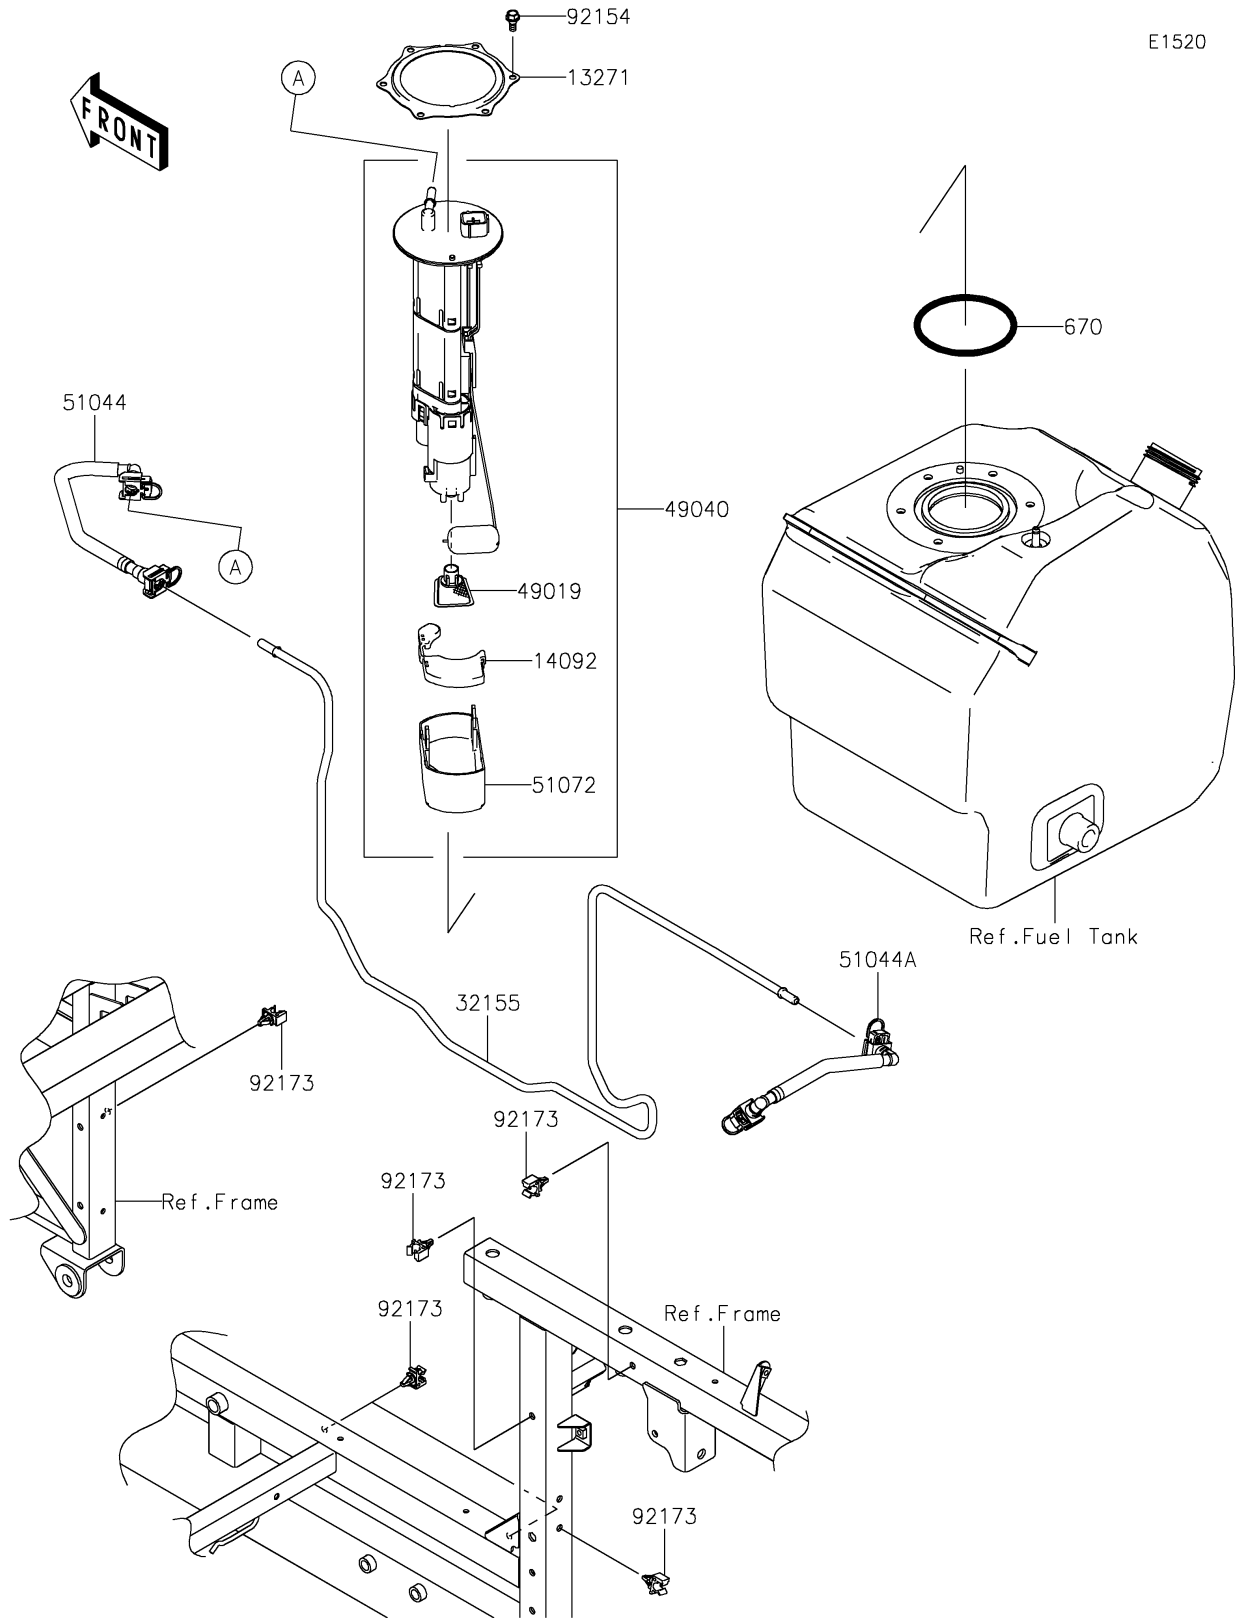

2017 MULE PRO-FX™ RANCH EDITION PARTS DIAGRAM

Fuel Pump

2017 MULE PRO-FX™ RANCH EDITION PARTS LIST

Fuel Pump

ITEM NAME	PART NUMBER	QUANTITY
PLATE (Ref # 13271)	13271-0980	1
COVER (Ref # 14092)	14092-1044	1
PIPE,FUEL (Ref # 32155)	32155-1619	1
FILTER-FUEL (Ref # 49019)	49019-0013	1
PUMP-FUEL (Ref # 49040)	49040-0733	1
TUBE-ASSY,TANK-PIPE (Ref # 51044)	51044-0751	1
TUBE-ASSY,PIPE-INJECTION PIPE (Ref # 51044A)	51044-0752	1
CHAMBER-FUEL (Ref # 51072)	51072-0003	1
O RING (Ref # 670)	670E5090	1
BOLT,FUEL PUMP (Ref # 92154)	92154-1326	6
CLAMP,FUEL PIPE (Ref # 92173)	92173-1213	6