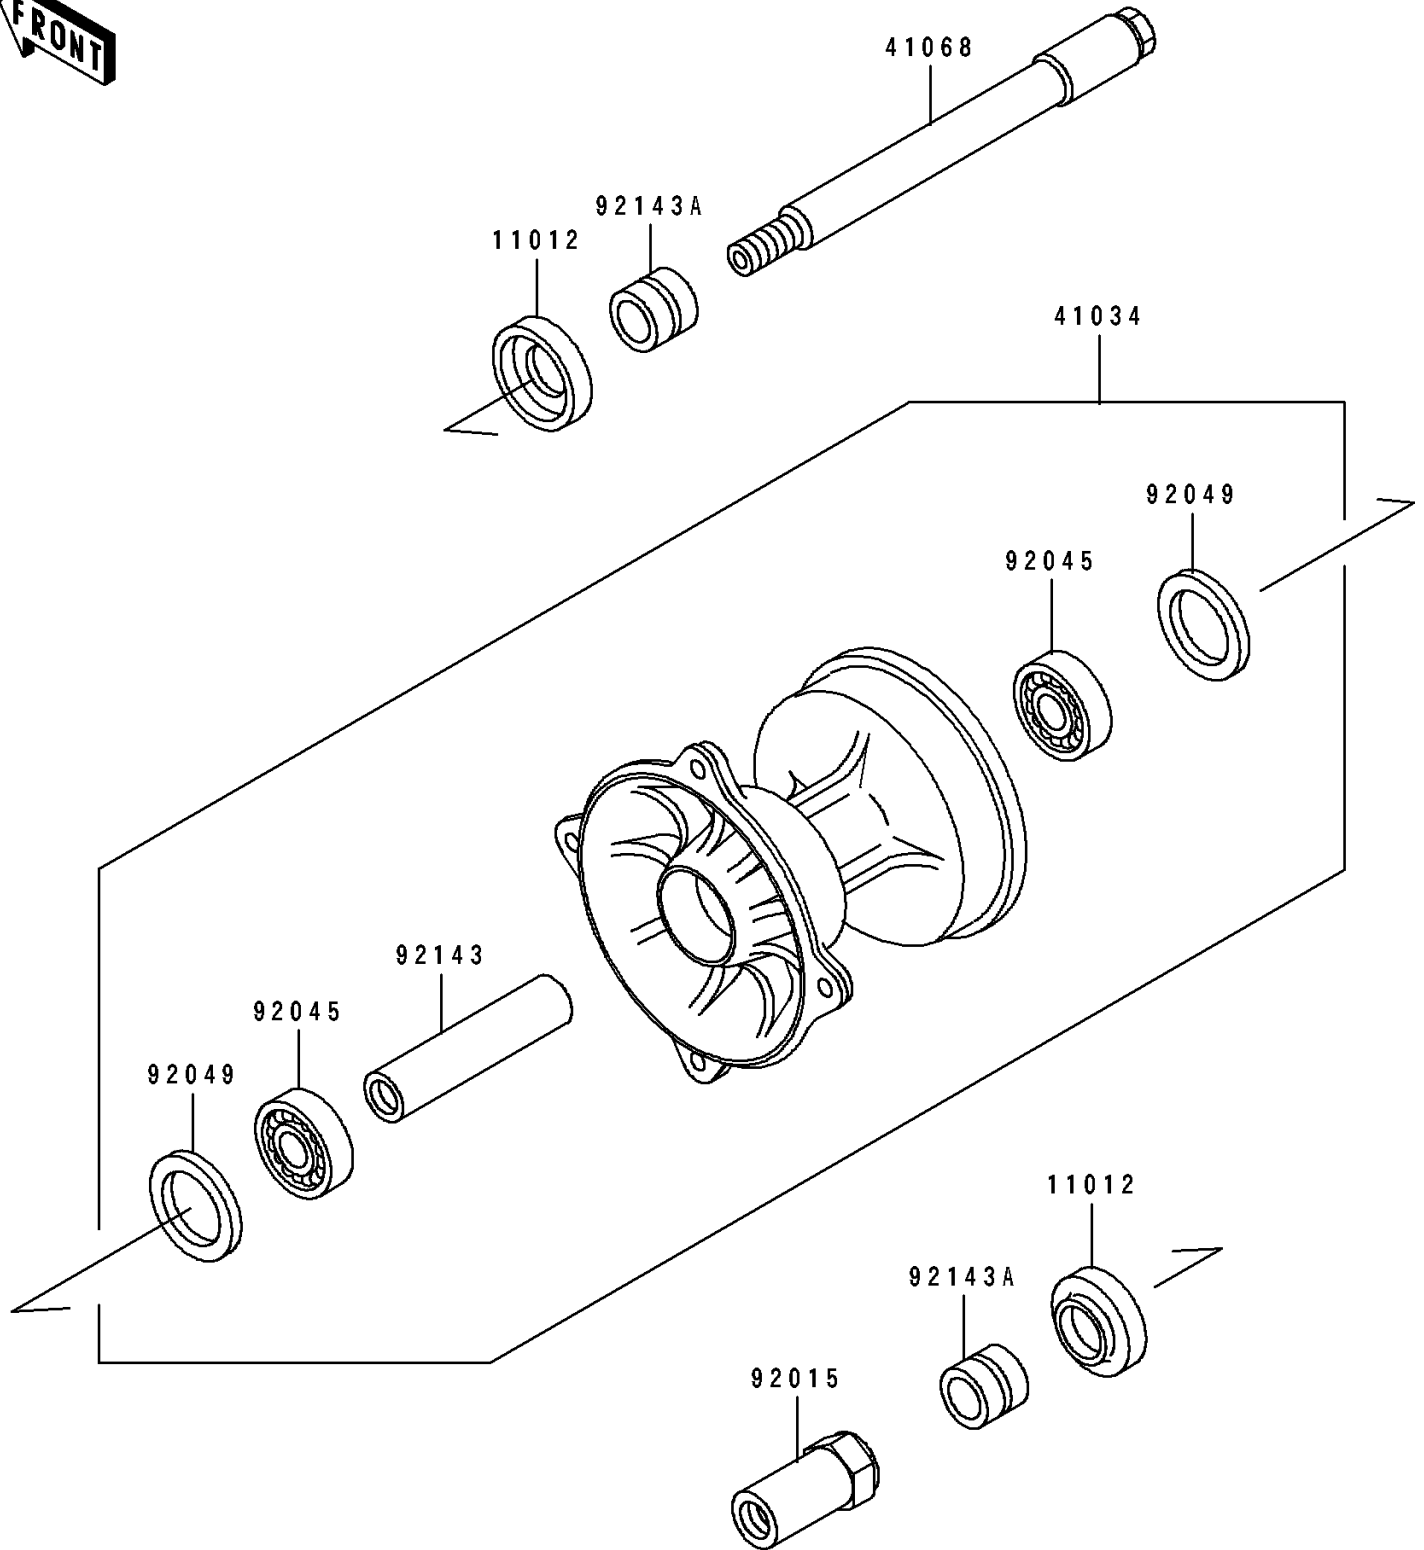

1997 KX125 PARTS DIAGRAM

Front Hub

F2230

1997 KX125 PARTS LIST

Front Hub

ITEM NAME	PART NUMBER	QUANTITY
CAP,AXLE (Ref # 11012)	11012-1581	2
DRUM-ASSY,FRONT BRAKE (Ref # 41034)	41034-1226	1
AXLE,FR (Ref # 41068)	41068-1342	1
NUT,AXLE,18MM (Ref # 92015)	92015-1884	1
BEARING-BALL,69042RS (Ref # 92045)	92045-1284	2
SEAL-OIL,BJNC-2 25X37X5 (Ref # 92049)	92049-1403	2
COLLAR,FR BRAKE DRUM,L=72 (Ref # 92143)	92143-1580	1
COLLAR,FR AXLE,L=20 (Ref # 92143A)	92143-1581	2