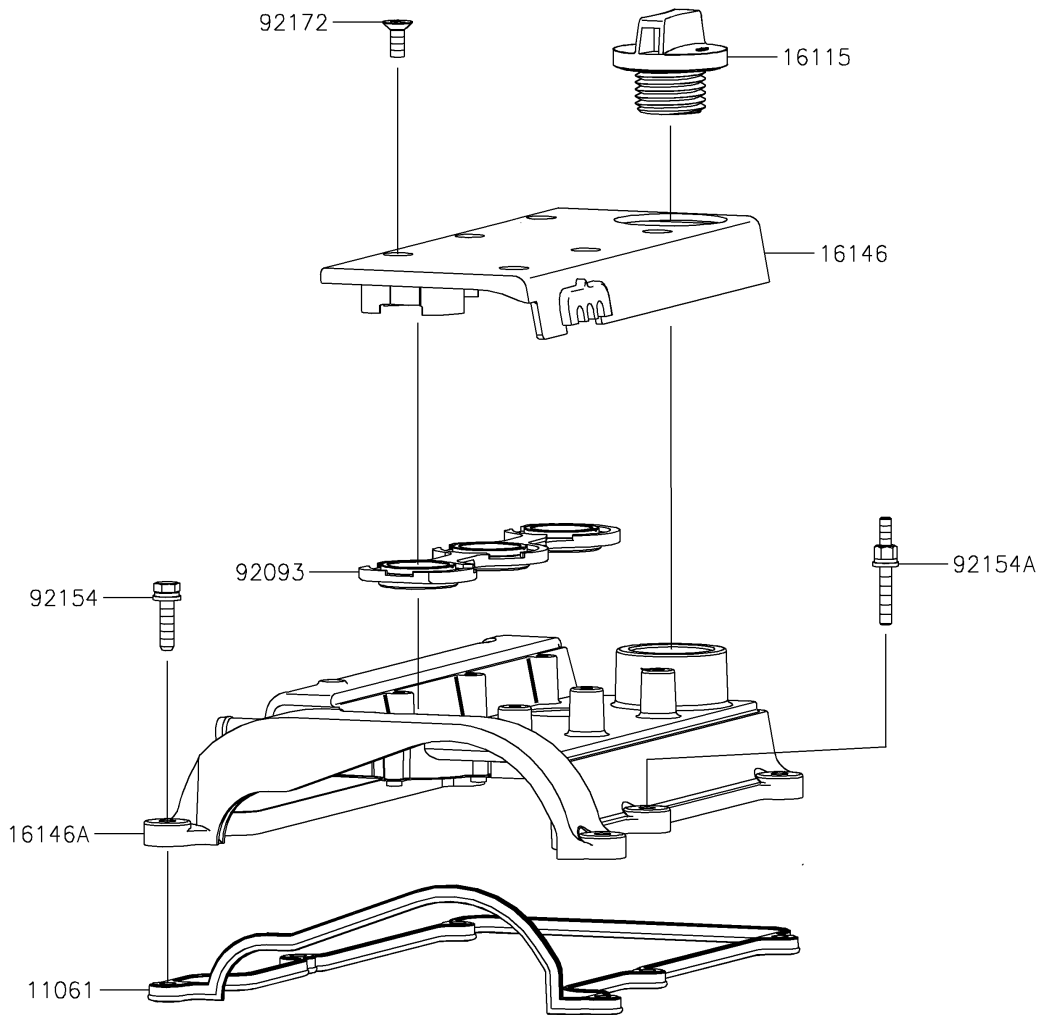

2019 MULE PRO-FXT™ PARTS DIAGRAM

Cylinder Head Cover

E1112

2019 MULE PRO-FXT™ PARTS LIST

Cylinder Head Cover

ITEM NAME	PART NUMBER	QUANTITY
-----------	-------------	----------