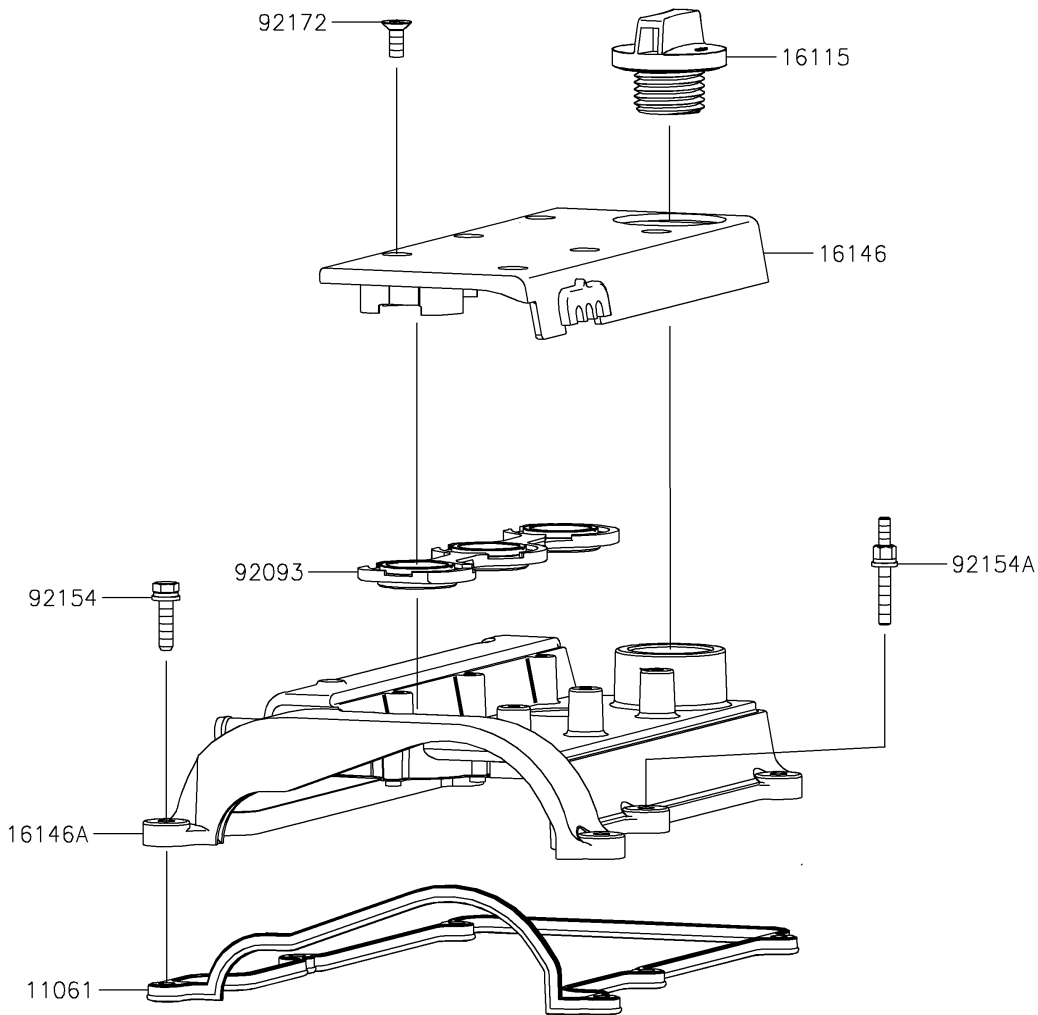

2020 MULE PRO-FXT™ PARTS DIAGRAM

Cylinder Head Cover

E1112

2020 MULE PRO-FXT™ PARTS LIST

Cylinder Head Cover

ITEM NAME	PART NUMBER	QUANTITY
GASKET,HEAD COVER (Ref # 11061)	11061-0953	1
CAP-OIL FILLER (Ref # 16115)	16115-0027	1
COVER-ASSY,SPARK PLUG (Ref # 16146)	16146-0738	1
COVER-ASSY,CYLINDER HEAD (Ref # 16146A)	16146-0741	1
SEAL,SPARK PLUG COVER (Ref # 92093)	92093-0608	1
BOLT,6X25 (Ref # 92154)	92154-1583	5
BOLT (Ref # 92154A)	92154-1584	1
SCREW,6X16 (Ref # 92172)	92172-0905	6