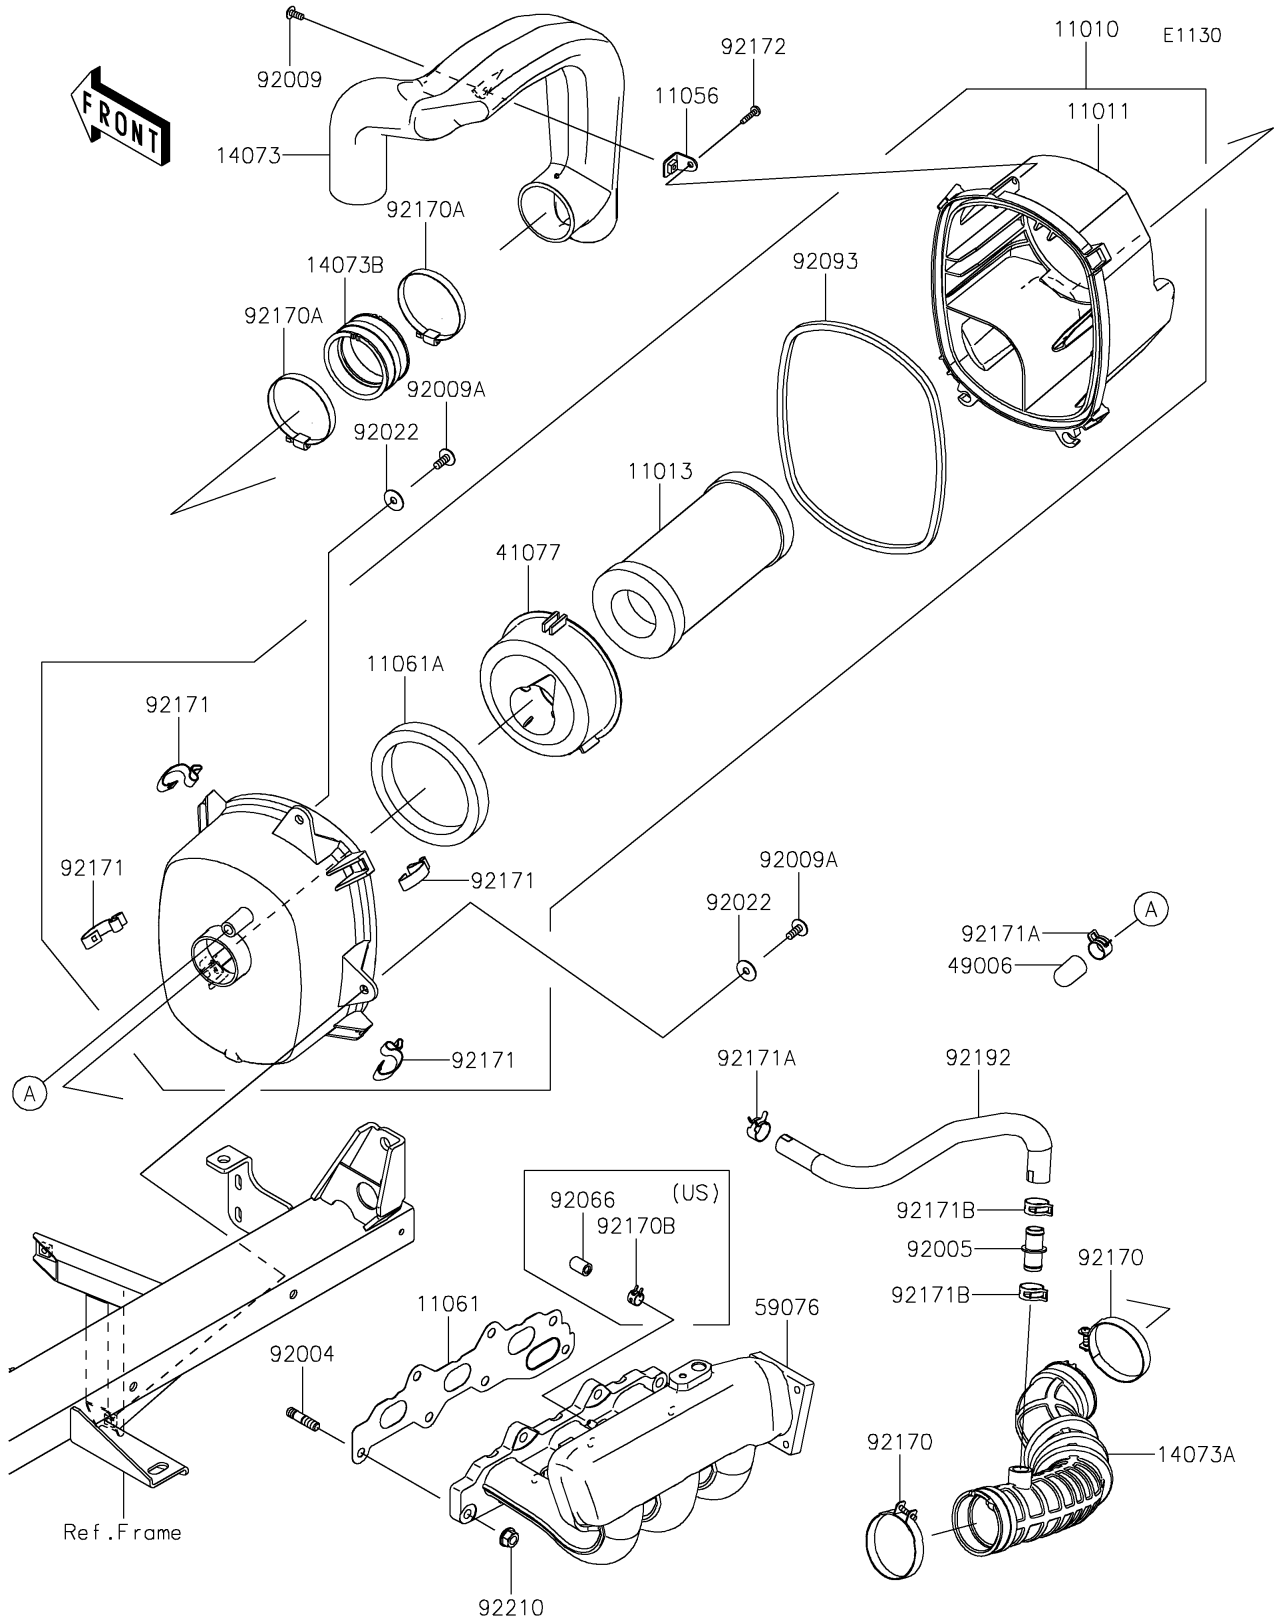

2020 MULE PRO-FXT™ PARTS DIAGRAM

Air Cleaner

2020 MULE PRO-FXT™ PARTS LIST

Air Cleaner

ITEM NAME	PART NUMBER	QUANTITY
FILTER-ASSY-AIR (Ref # 11010)	11010-0860	1
CASE-AIR FILTER,UPP (Ref # 11011)	11011-0857	1
ELEMENT-AIR FILTER (Ref # 11013)	11013-1290	1
BRACKET,AIR FILTER (Ref # 11056)	11056-3734	1
GASKET,INTAKE MANIFOLD (Ref # 11061)	11061-0956	1
GASKET,ADAPTER (Ref # 11061A)	11061-0961	1
DUCT,INTAKE (Ref # 14073)	14073-0786	1
DUCT,INTAKE (Ref # 14073A)	14073-0992	1
DUCT,JOINT (Ref # 14073B)	14073-1775	1
ADAPTER,ELEMENT (Ref # 41077)	41077-0719	1
BOOT (Ref # 49006)	49006-0555	1
MANIFOLD-INTAKE (Ref # 59076)	59076-0017	1
STUD (Ref # 92004)	92004-0734	7
FITTING,DUCT-BREATHER TUBE (Ref # 92005)	92005-0992	1
SCREW,5X12 (Ref # 92009)	92009-1154	1
SCREW,6X16 (Ref # 92009A)	92009-1621	2
WASHER,PLAIN,6.5X20X1 (Ref # 92022)	92022-165	2
PLUG (Ref # 92066)	92066-0862	1
SEAL,AIR FILTER (Ref # 92093)	92093-0607	1
CLAMP (Ref # 92170)	92170-1448	2
CLAMP (Ref # 92170A)	92170-1764	2
CLAMP (Ref # 92170B)	92170-2043	1
CLAMP (Ref # 92171)	92171-0225	4
CLAMP (Ref # 92171A)	92171-0533	2
CLAMP,18.8MM (Ref # 92171B)	92171-2056	2
SCREW,TAPPING,5X20 (Ref # 92172)	92172-0009	1
TUBE,BREATHER (Ref # 92192)	92192-2365	1
NUT (Ref # 92210)	92210-0944	7