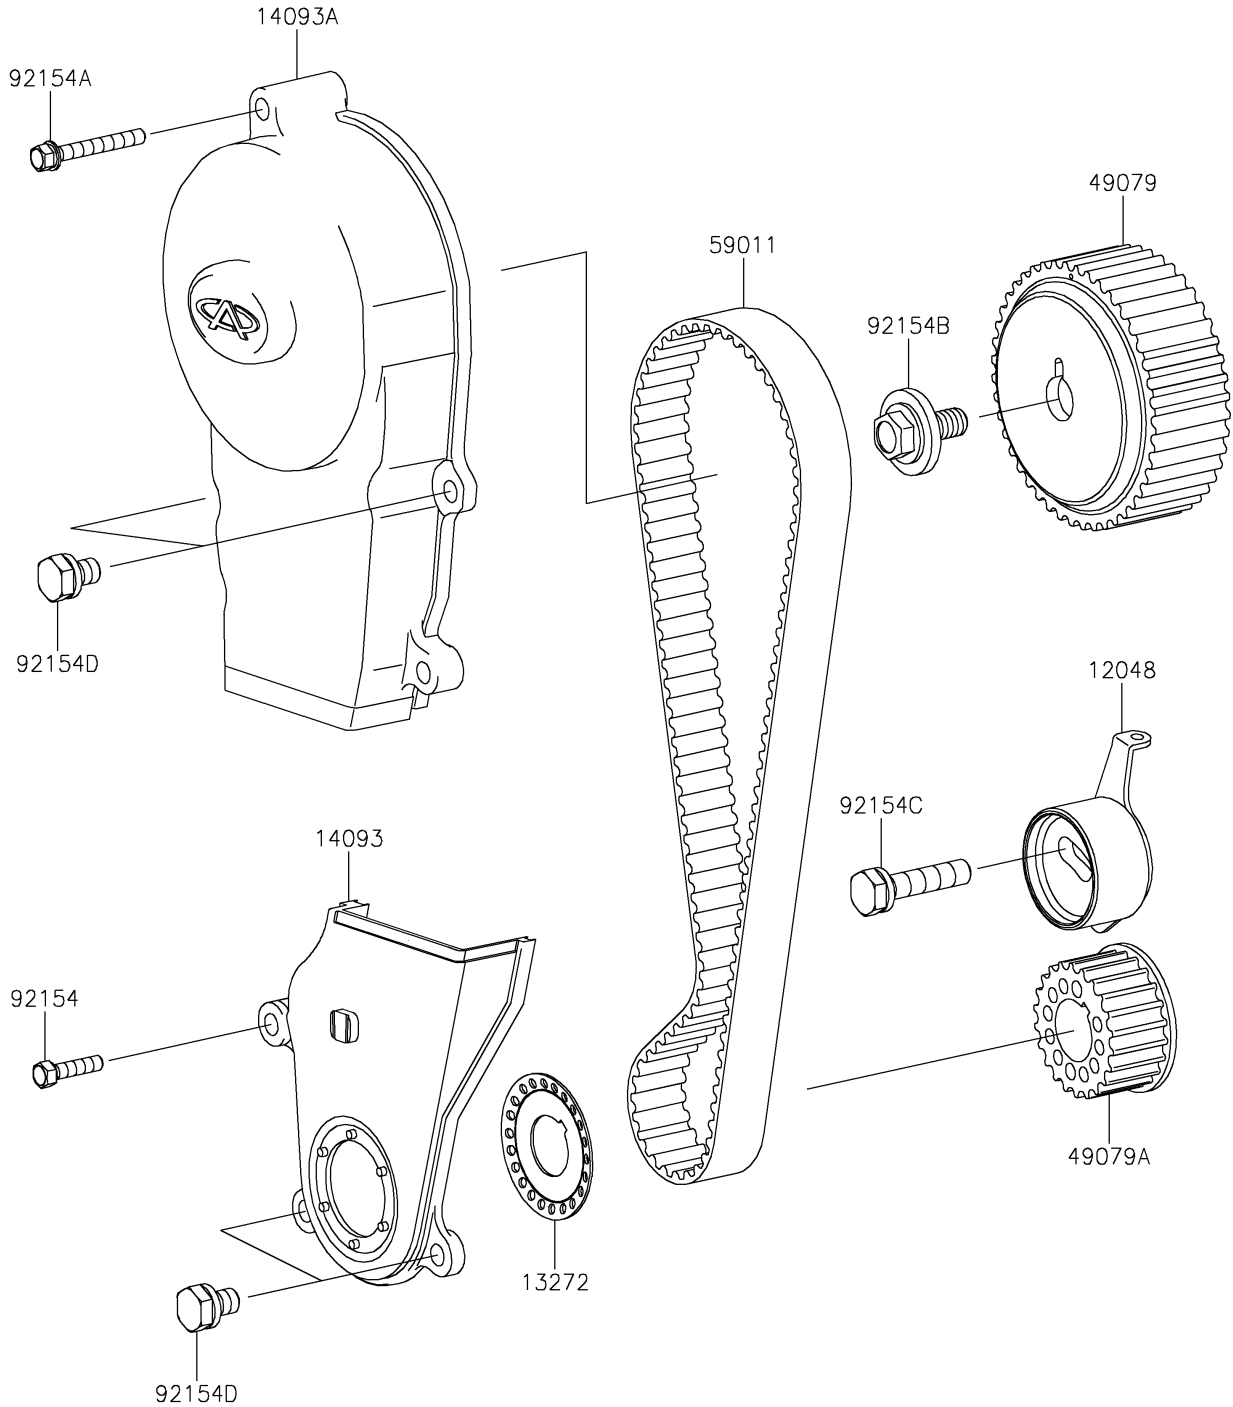

# 2019 MULE PRO-FXT™ PARTS DIAGRAM

## Timing Belt

E1215

### Timing Belt

ITEM NAME	PART NUMBER	QUANTITY
TENSIONER-ASSY (Ref # 12048)	12048-0093	1
PLATE,TIMING BELT (Ref # 13272)	13272-1872	1
COVER,TIMING BELT,LWR (Ref # 14093)	14093-0200	1
COVER,TIMING BELT,UPP (Ref # 14093A)	14093-0201	1
PULLEY-BELT,CAMSHAFT (Ref # 49079)	49079-0023	1
PULLEY-BELT,CRANKSHAFT (Ref # 49079A)	49079-0024	1
BELT,TIMING (Ref # 59011)	59011-0042	1
BOLT,6X25 (Ref # 92154)	92154-1583	1
BOLT,6X50 (Ref # 92154A)	92154-1591	1
BOLT,FLANGED (Ref # 92154B)	92154-1614	1
BOLT,10X45 (Ref # 92154C)	92154-1615	1
BOLT,6X16 (Ref # 92154D)	92154-1617	4