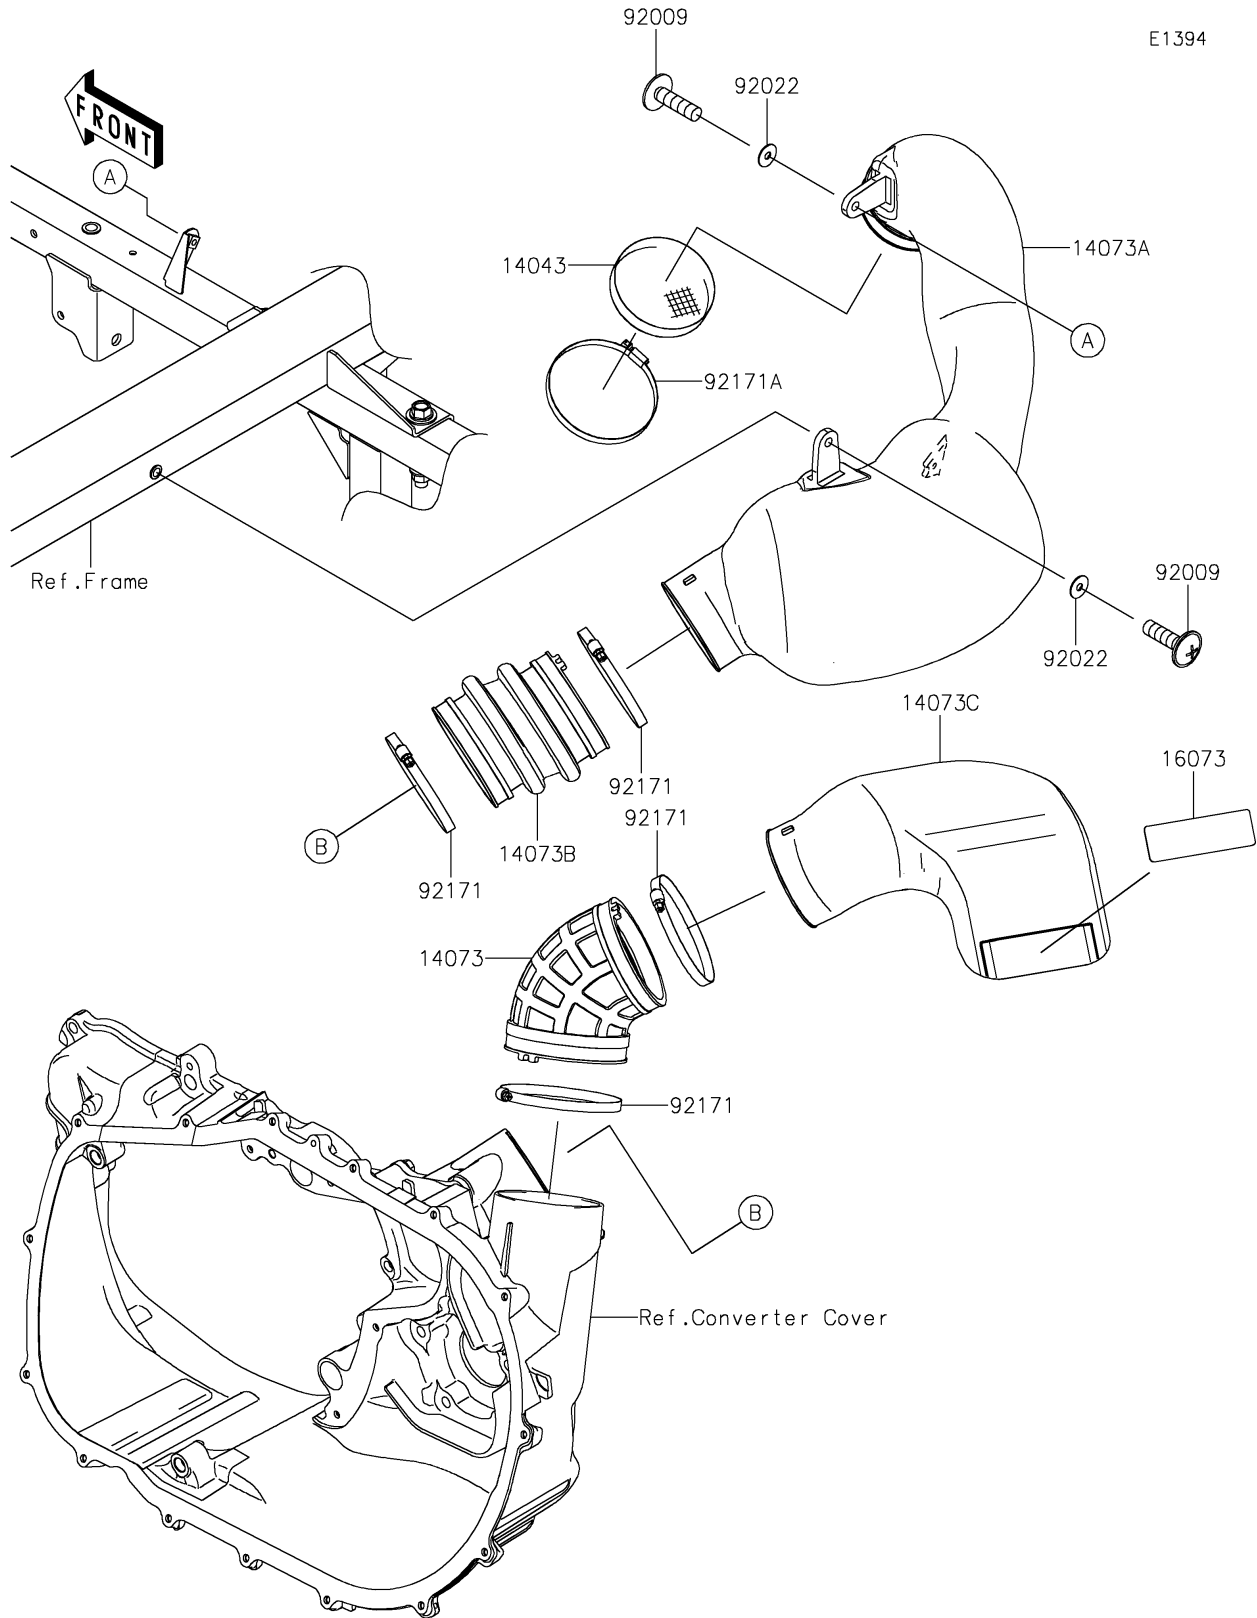

2020 MULE PRO-FXT™ PARTS DIAGRAM

Air Cleaner-Belt Converter

2020 MULE PRO-FXT™ PARTS LIST

Air Cleaner-Belt Converter

ITEM NAME	PART NUMBER	QUANTITY
FILTER (Ref # 14043)	14043-0013	1
DUCT,EXHAUST (Ref # 14073)	14073-0788	1
DUCT,INTAKE (Ref # 14073A)	14073-0789	1
DUCT,INTAKE (Ref # 14073B)	14073-0790	1
DUCT,EXHAUST (Ref # 14073C)	14073-0793	1
INSULATOR (Ref # 16073)	16073-0826	1
SCREW,6X22 (Ref # 92009)	92009-1441	2
WASHER,PLAIN,6.5X20X1 (Ref # 92022)	92022-165	2
CLAMP (Ref # 92171)	92171-1383	4
CLAMP (Ref # 92171A)	92171-3716	1