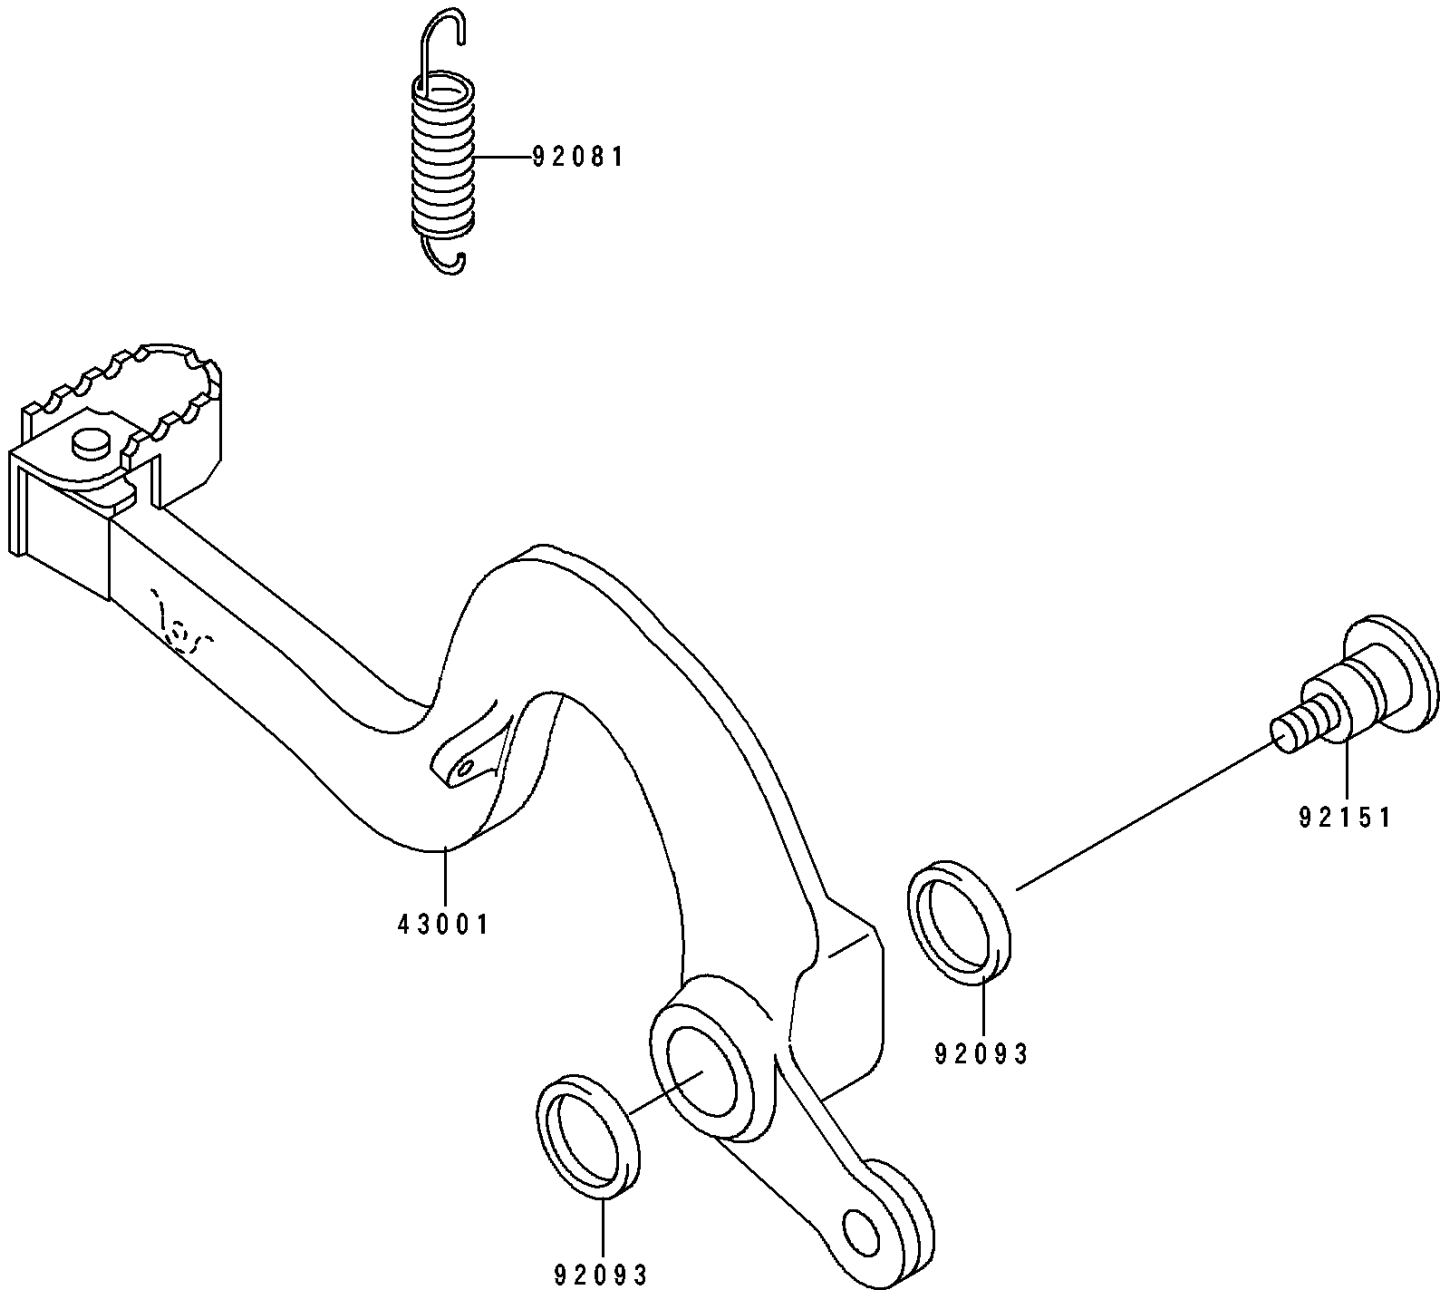

1997 KX125 PARTS DIAGRAM

Brake Pedal

F2260

1997 KX125 PARTS LIST

Brake Pedal

ITEM NAME	PART NUMBER	QUANTITY
LEVER-BRAKE,PEDAL (Ref # 43001)	43001-1382	1
SPRING,BRAKE PEDAL RETURN (Ref # 92081)	92081-1932	1
SEAL,MY15.9X20X2.8 (Ref # 92093)	92093-1433	2
BOLT (Ref # 92151)	92151-1104	1