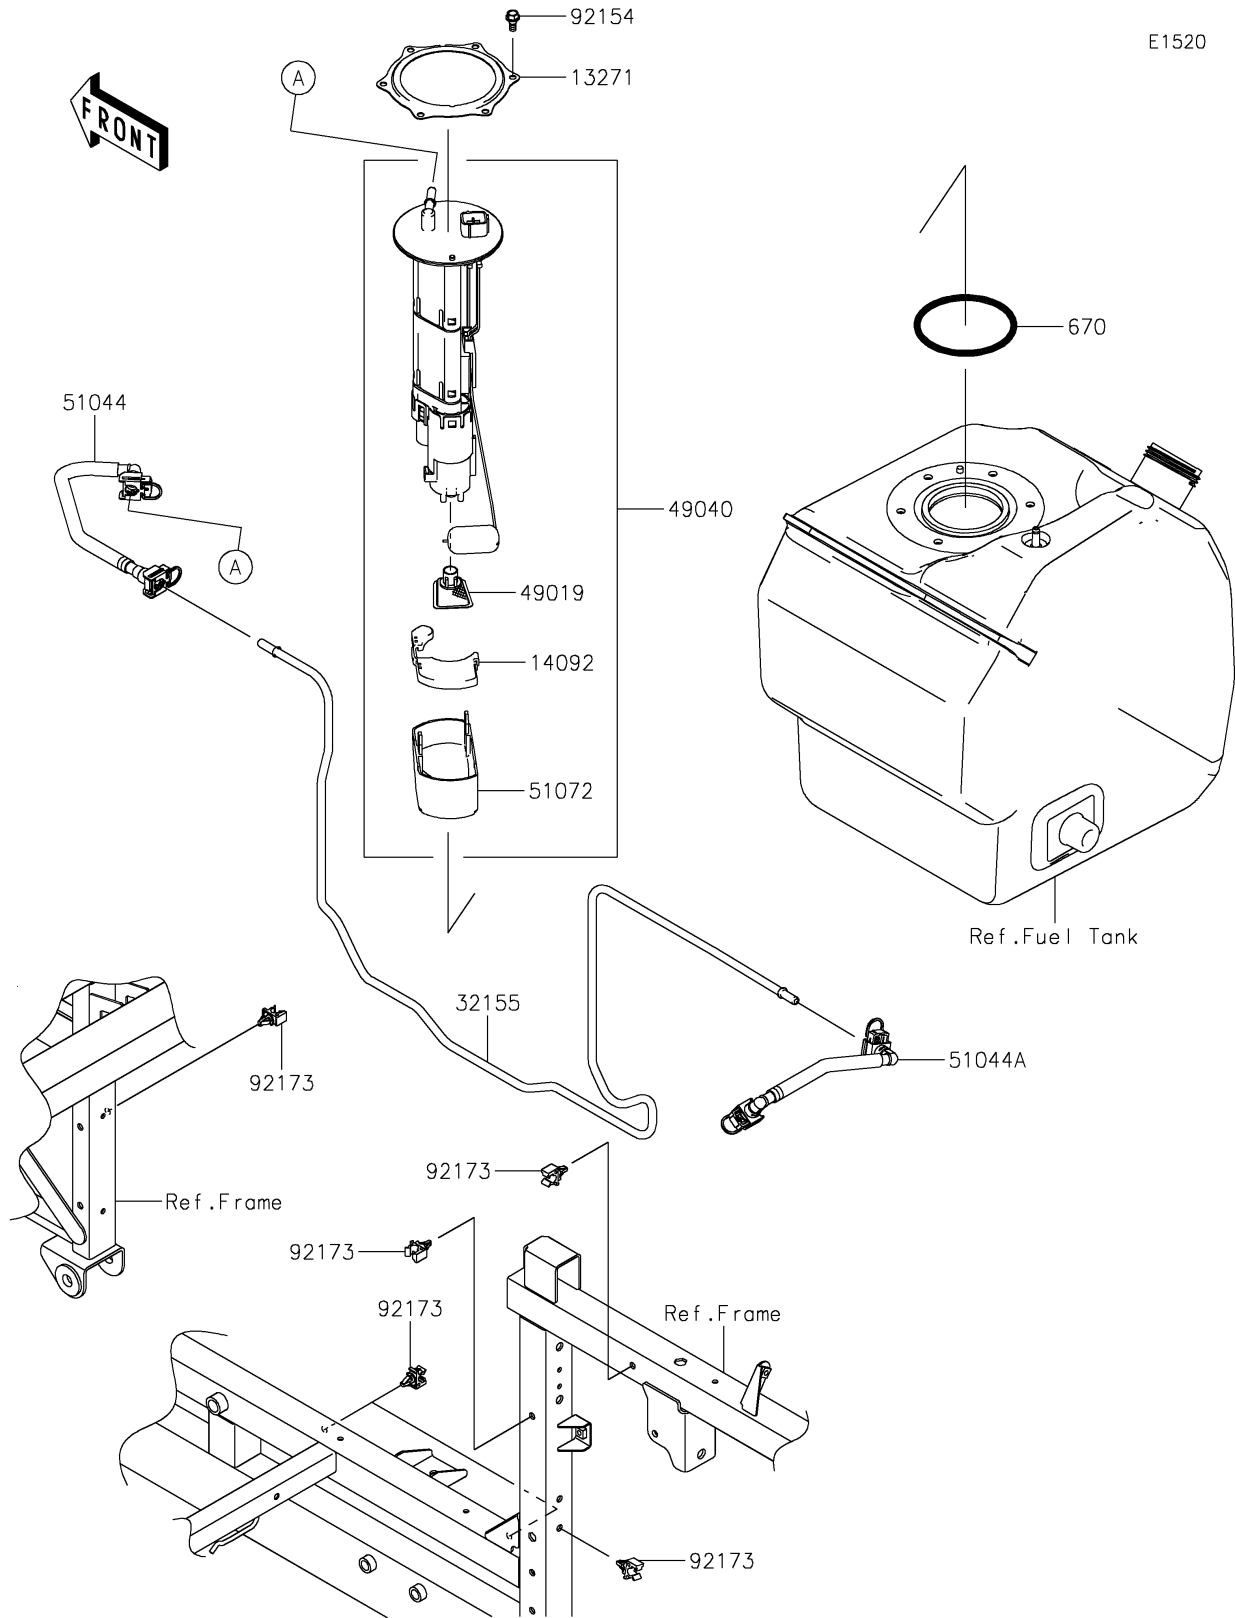

2020 MULE PRO-FXT™ PARTS DIAGRAM

Fuel Pump

2020 MULE PRO-FXT™ PARTS LIST

Fuel Pump

ITEM NAME	PART NUMBER	QUANTITY
PLATE (Ref # 13271)	13271-0980	1
COVER (Ref # 14092)	14092-1044	1
PIPE,FUEL (Ref # 32155)	32155-1619	1
FILTER-FUEL (Ref # 49019)	49019-0013	1
PUMP-FUEL (Ref # 49040)	49040-0733	1
TUBE-ASSY,TANK-PIPE (Ref # 51044)	51044-0833	1
TUBE-ASSY,PIPE-INJECTION PIPE (Ref # 51044A)	51044-0834	1
CHAMBER-FUEL (Ref # 51072)	51072-0003	1
O RING (Ref # 670)	670E5090	1
BOLT,FUEL PUMP (Ref # 92154)	92154-1326	6
CLAMP,FUEL PIPE (Ref # 92173)	92173-1213	6