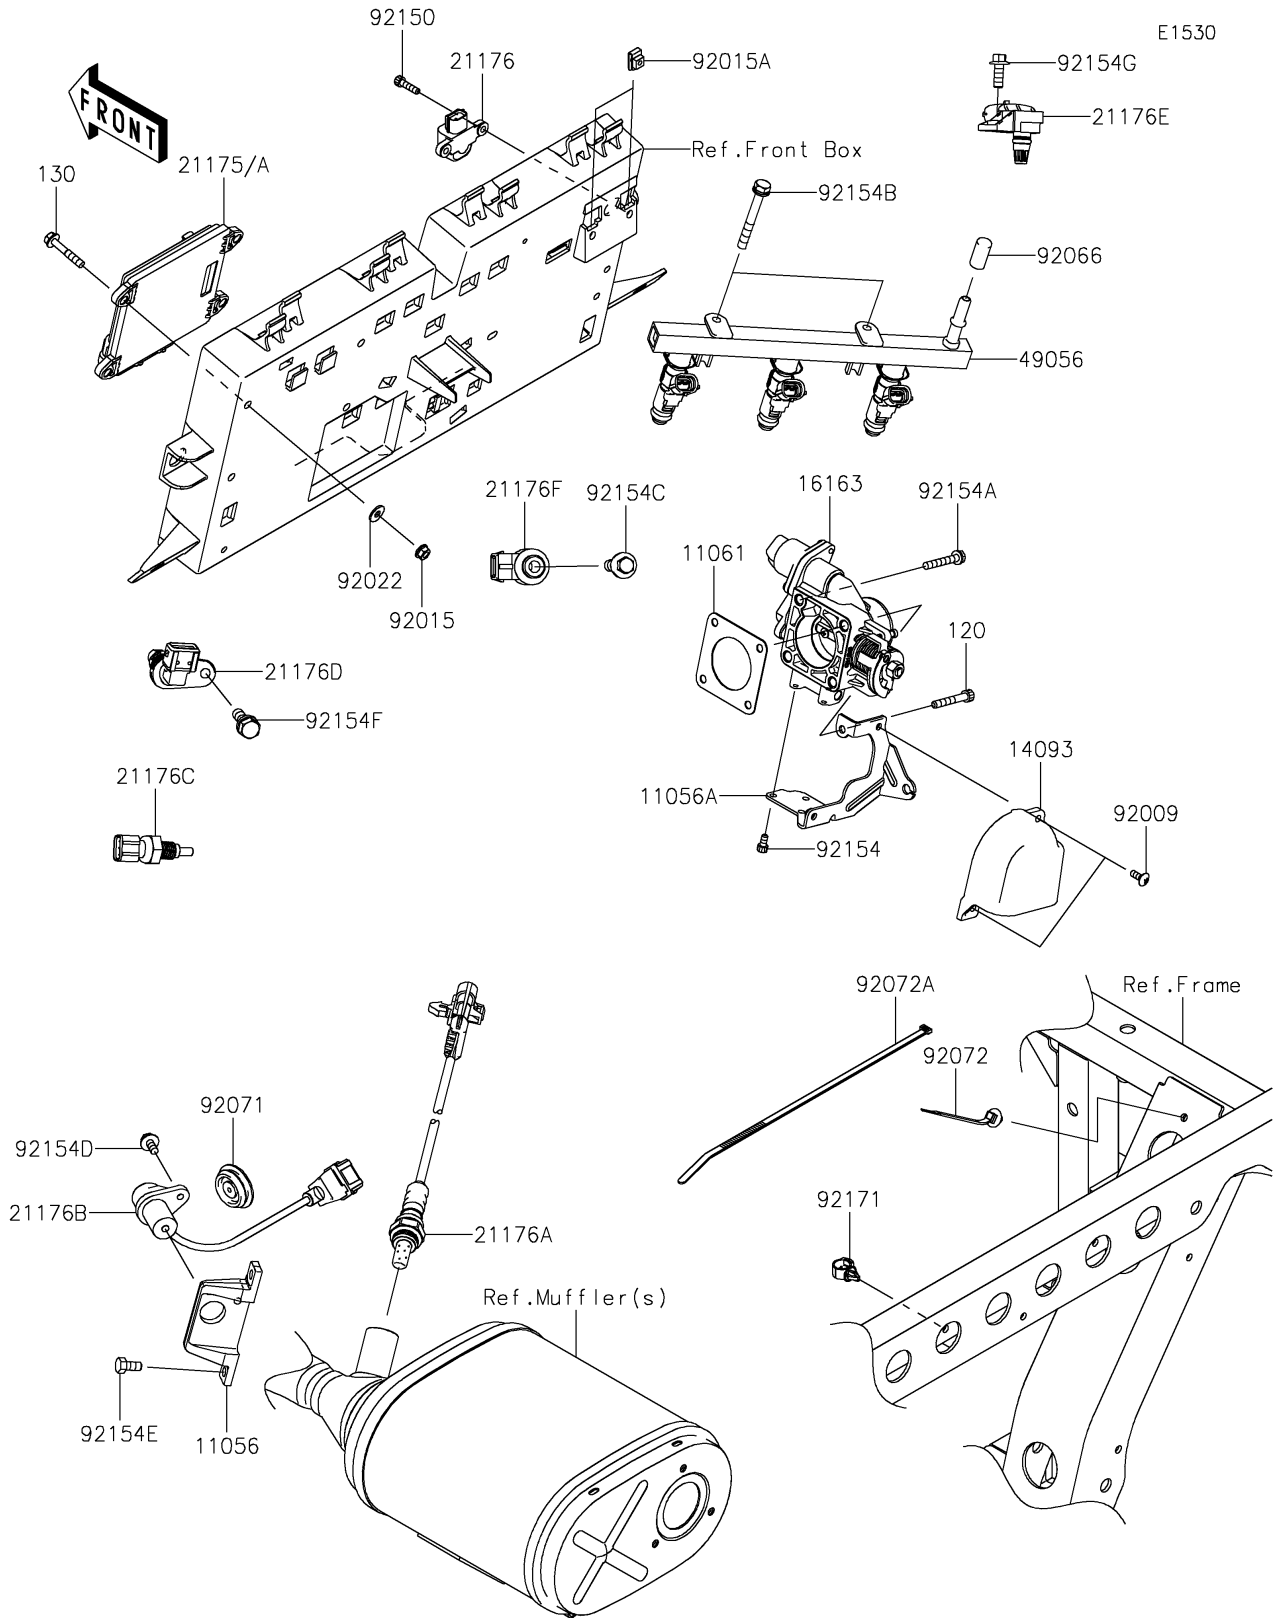

2019 MULE PRO-FXT™ PARTS DIAGRAM

Fuel Injection

2019 MULE PRO-FXT™ PARTS LIST

Fuel Injection

ITEM NAME	PART NUMBER	QUANTITY
-----------	-------------	----------