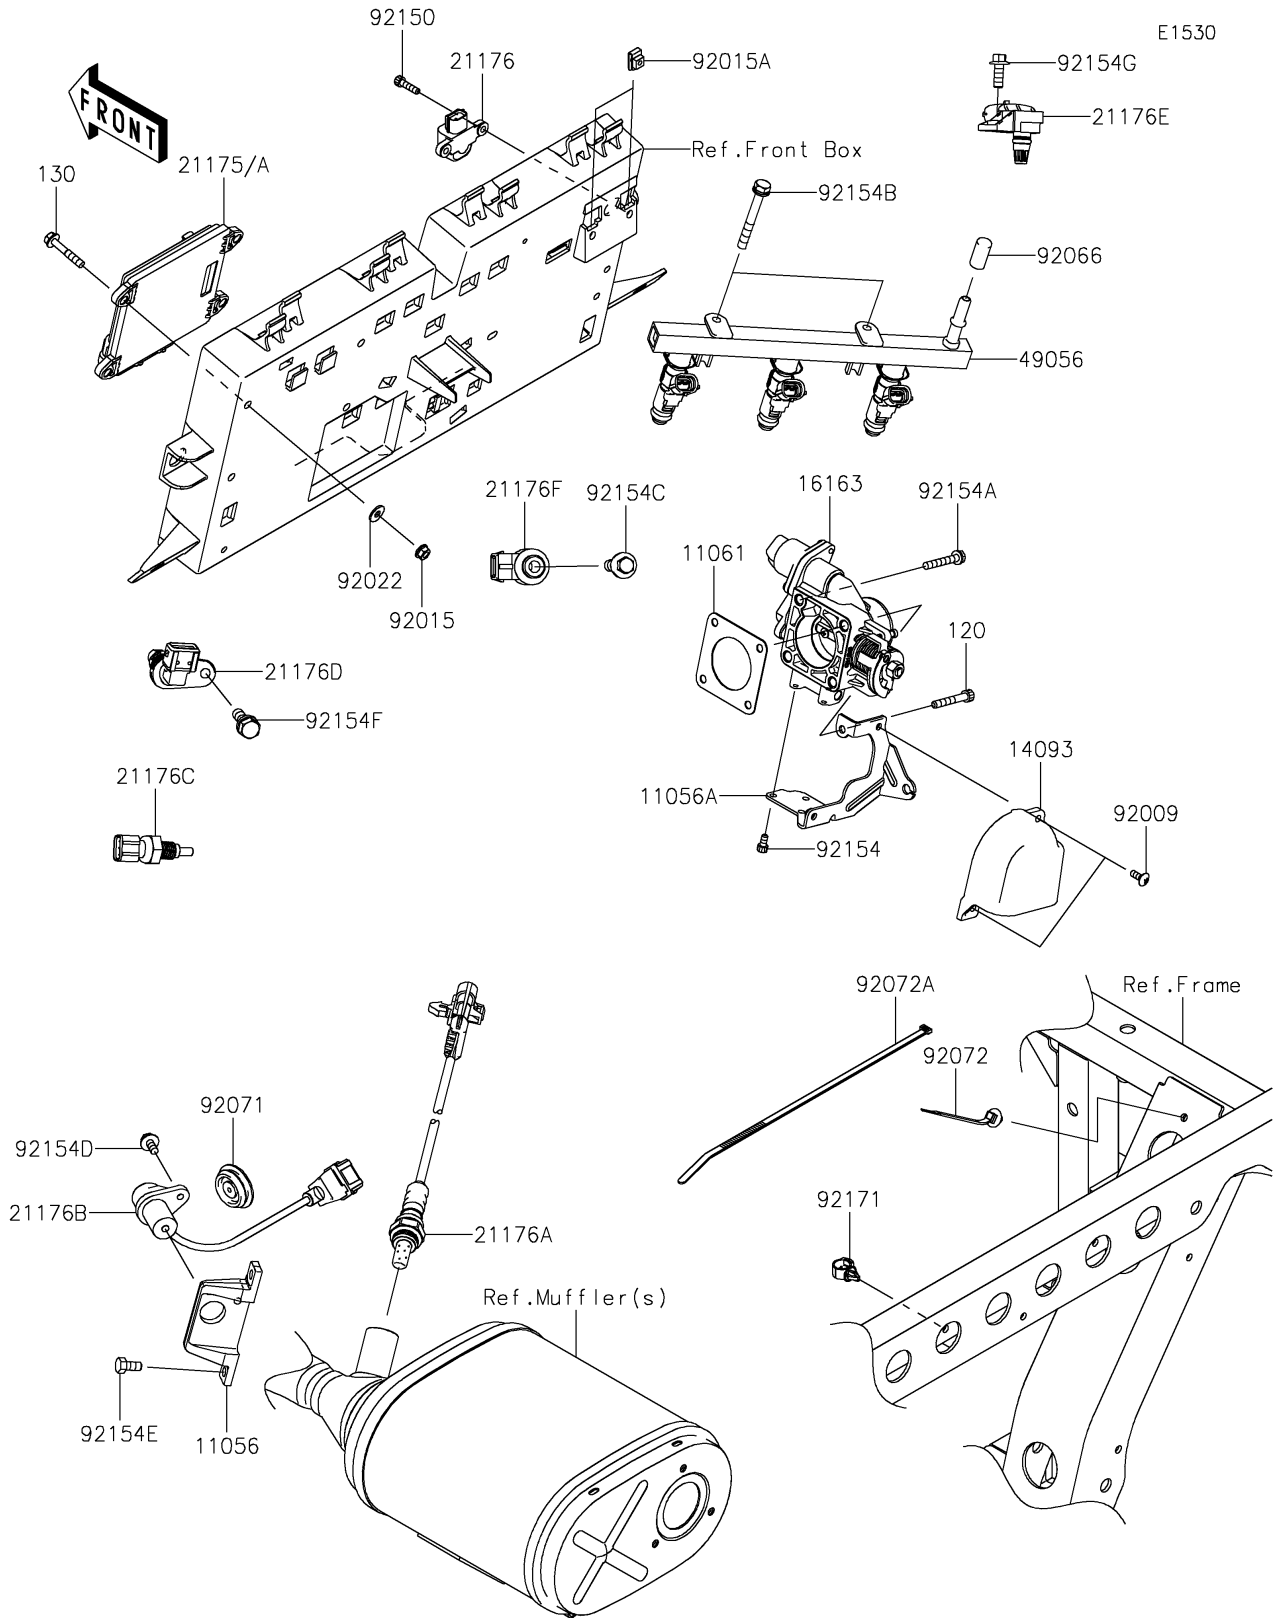

2020 MULE PRO-FXT™ PARTS DIAGRAM

Fuel Injection

2020 MULE PRO-FXT™ PARTS LIST

Fuel Injection

ITEM NAME	PART NUMBER	QUANTITY
BRACKET,CRANKSHAFT POSITION (Ref # 11056)	11056-2680	1
BRACKET,THROTTLE CABLE (Ref # 11056A)	11056-7495	1
GASKET,THROTTLE (Ref # 11061)	11061-0954	1
BOLT-SOCKET,6X40 (Ref # 120)	120CA0640	1
BOLT-FLANGED,6X35 (Ref # 130)	130BA0635	4
COVER,THROTTLE (Ref # 14093)	14093-0043	1
THROTTLE-ASSY (Ref # 16163)	16163-0816	1
CONTROL UNIT-ELECTRONIC,DFI (Ref # 21175)	21175-1167	1
CONTROL UNIT-ELECTRONIC,DFI (Ref # 21175A)	21175-1180	1
SENSOR,VEHICLE-DOWN (Ref # 21176)	21176-0026	1
SENSOR,OXYGEN (Ref # 21176A)	21176-0773	1
SENSOR,CRANKSHAFT POSITION (Ref # 21176B)	21176-0795	1
SENSOR,WATER TEMP (Ref # 21176C)	21176-0796	1
SENSOR,CAMSHAFT POSITION (Ref # 21176D)	21176-0797	1
SENSOR,AIR INTAKE TEMP (Ref # 21176E)	21176-0798	1
SENSOR,EXPLOSION (Ref # 21176F)	21176-0799	1
PIPE-INJECTION (Ref # 49056)	49056-0038	1
SCREW,5X14,WHITE (Ref # 92009)	92009-1366	2
NUT,FLANGED,6MM (Ref # 92015)	92015-1367	4
NUT,5MM (Ref # 92015A)	92015-1627	2
WASHER (Ref # 92022)	92022-2247	4
PLUG (Ref # 92066)	92066-0810	1
GROMMET (Ref # 92071)	92071-0730	1
BAND,OS170-FT7(BLACK) (Ref # 92072)	92072-1414	1
BAND,L=292.1 (Ref # 92072A)	92072-3509	3
BOLT,SOCKET,5X20 (Ref # 92150)	92150-1019	2
BOLT,SOCKET,5X10 (Ref # 92154)	92154-1396	3
BOLT,6X38 (Ref # 92154A)	92154-1589	3
BOLT,6X50 (Ref # 92154B)	92154-1591	2

2020 MULE PRO-FXT™ PARTS LIST

Fuel Injection

ITEM NAME	PART NUMBER	QUANTITY
BOLT,FLANGED,8X30 (Ref # 92154C)	92154-1592	1
BOLT,FLANGED,6X12 (Ref # 92154D)	92154-1593	1
BOLT,6X12 (Ref # 92154E)	92154-1594	2
BOLT,8X16 (Ref # 92154F)	92154-1595	1
BOLT,FLANGED,6X16 (Ref # 92154G)	92154-1596	1
CLAMP,13MM DIA. (Ref # 92171)	92171-1415	1