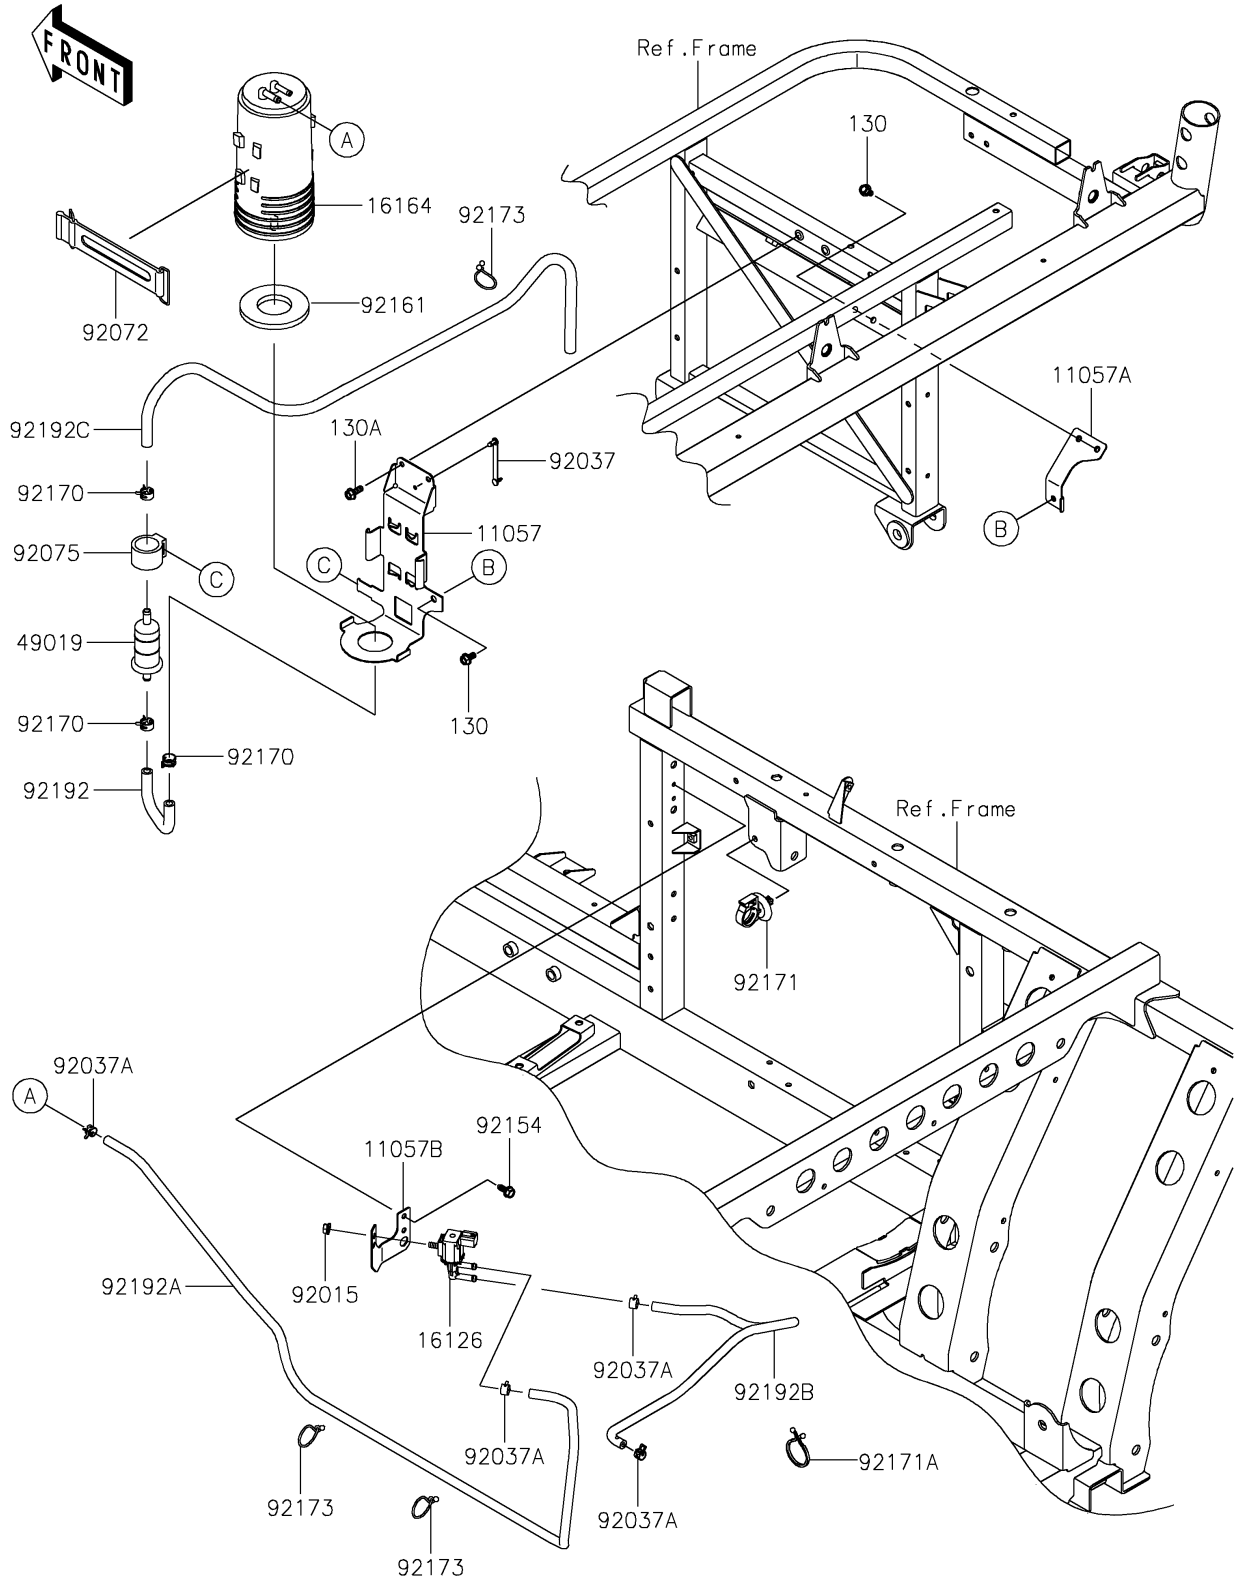

# 2019 MULE PRO-FXT™ PARTS DIAGRAM

Fuel Evaporative System(AJF/AKF)(CA)

E1650

# 2019 MULE PRO-FXT™ PARTS LIST

Fuel Evaporative System(AJF/AKF)(CA)

ITEM NAME	PART NUMBER	QUANTITY
-----------	-------------	----------