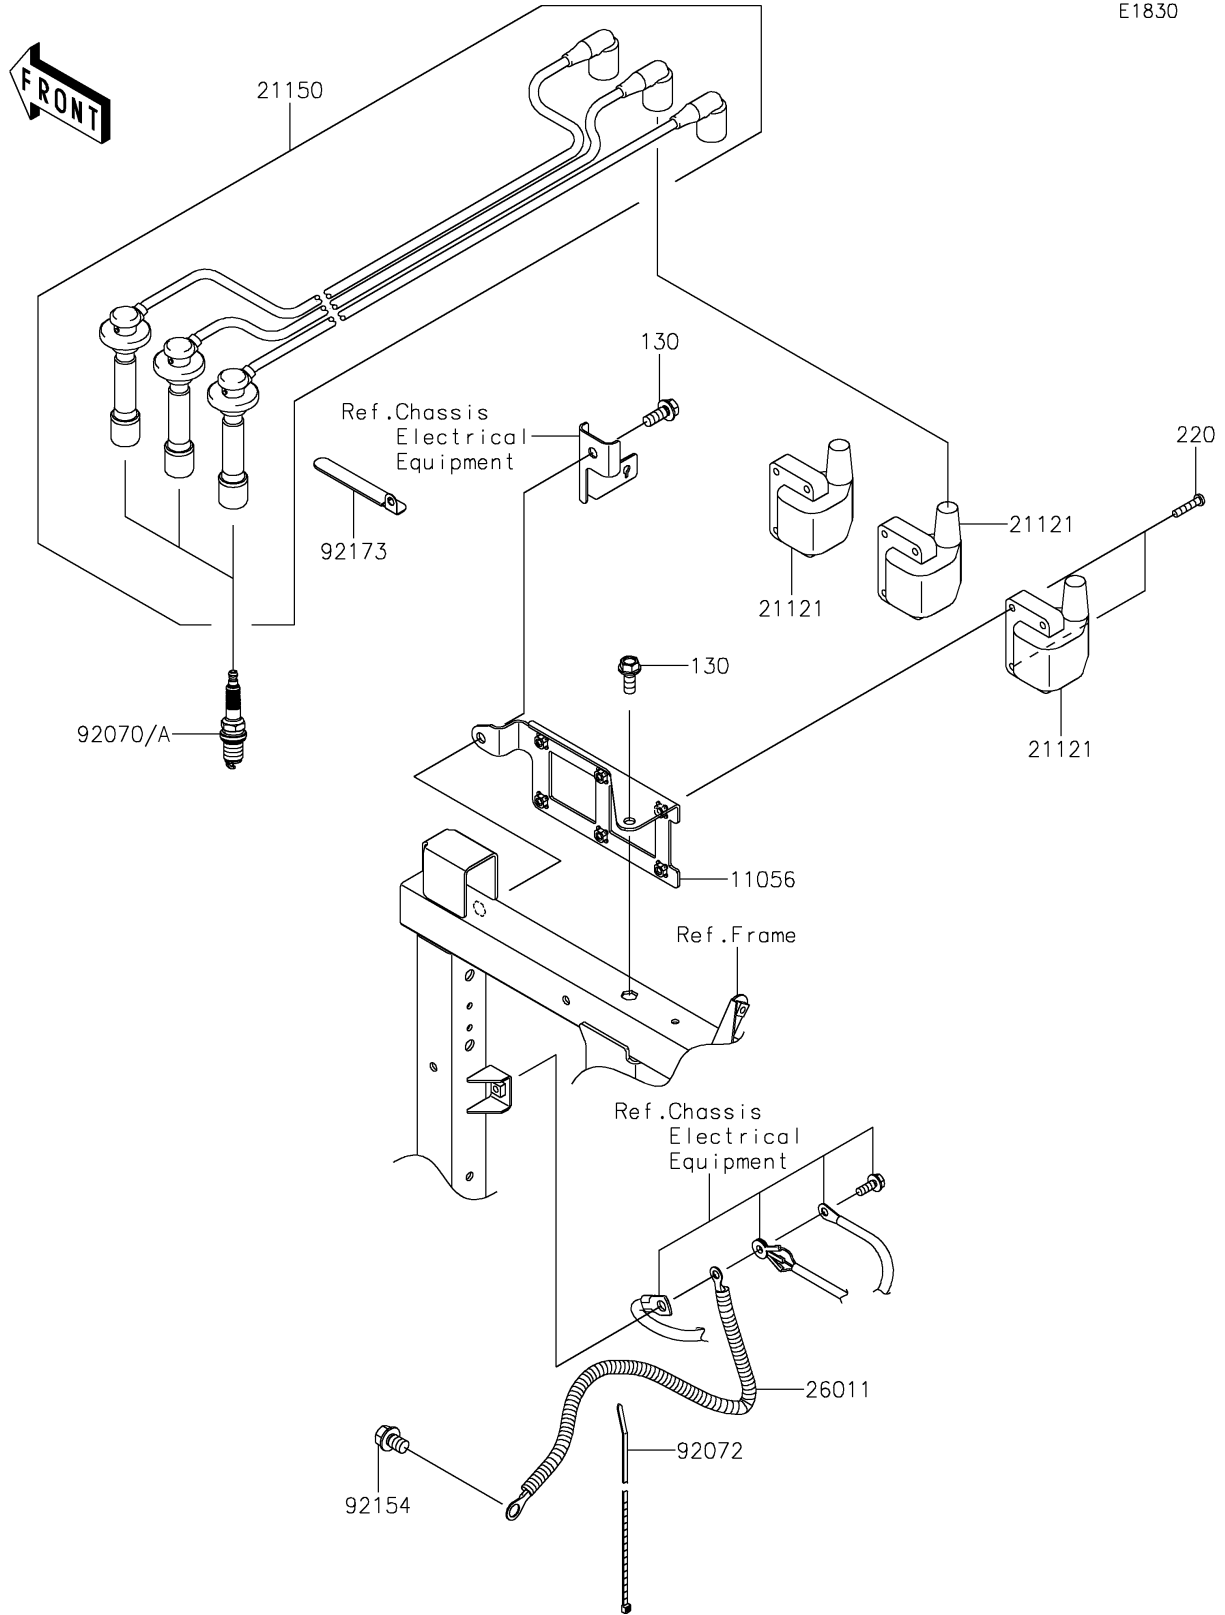

# 2019 MULE PRO-FXT™ PARTS DIAGRAM

## Ignition System

E1830

## 2019 MULE PRO-FXT™ PARTS LIST

### Ignition System

ITEM NAME	PART NUMBER	QUANTITY
BRACKET (Ref # 11056)	11056-2930	1
BOLT-FLANGED,8X20 (Ref # 130)	130BA0820	2
COIL-IGNITION (Ref # 21121)	21121-0724	3
CORD-ASSY,HIGH TENSION (Ref # 21150)	21150-0013	1
SCREW-PAN-CROS,5X25 (Ref # 220)	220AA0525	6
WIRE-LEAD (Ref # 26011)	26011-0846	1
PLUG-SPARK,7026(TORCH) (Ref # 92070)	92070-0048	3
PLUG-SPARK,IFR6B11(NGK) (Ref # 92070A)		3
BAND,L=292.1 (Ref # 92072)	92072-3509	1
BOLT,FLANGED,10X14 (Ref # 92154)	92154-1383	1
CLAMP (Ref # 92173)	92173-1056	1