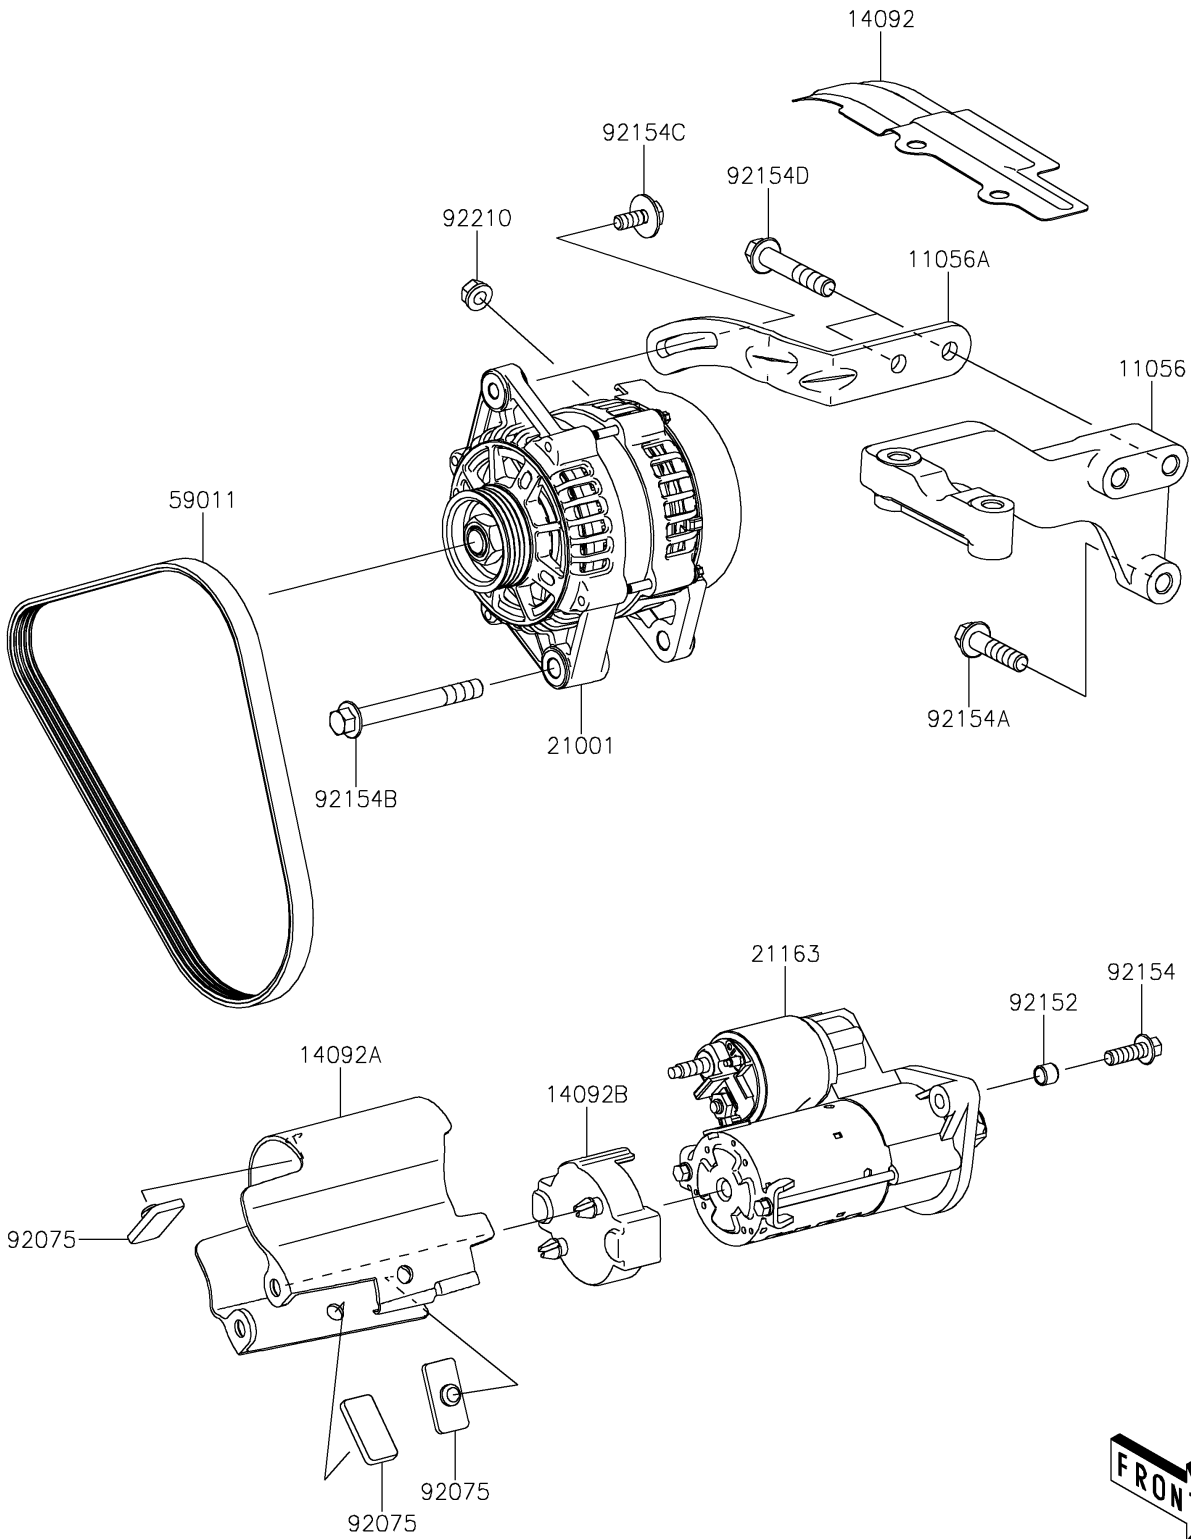

2020 MULE PRO-FXT™ PARTS DIAGRAM

Starter Motor

E1840

2020 MULE PRO-FXT™ PARTS LIST

Starter Motor

ITEM NAME	PART NUMBER	QUANTITY
BRACKET,SUSPENSION,RR (Ref # 11056)	11056-7083	1
BRACKET (Ref # 11056A)	11056-7084	1
COVER,ALTER BELT (Ref # 14092)	14092-1198	1
COVER,STARTER BODY (Ref # 14092A)	14092-1199	1
COVER,STARTER END FACE (Ref # 14092B)	14092-1200	1
GENERATOR (Ref # 21001)	21001-0606	1
STARTER-ELECTRIC (Ref # 21163)	21163-0751	1
BELT (Ref # 59011)	59011-0041	1
DAMPER (Ref # 92075)	92075-1054	3
COLLAR (Ref # 92152)	92152-1961	2
BOLT,FLANGED,8X25 (Ref # 92154)	92154-1602	2
BOLT,FLANGED,10X40 (Ref # 92154A)	92154-1604	1
BOLT,FLANGED,10X90 (Ref # 92154B)	92154-1605	1
BOLT,8X20 (Ref # 92154C)	92154-1606	1
BOLT,FLANGED,10X55 (Ref # 92154D)	92154-1607	2
NUT,6MM (Ref # 92210)	92210-0960	1