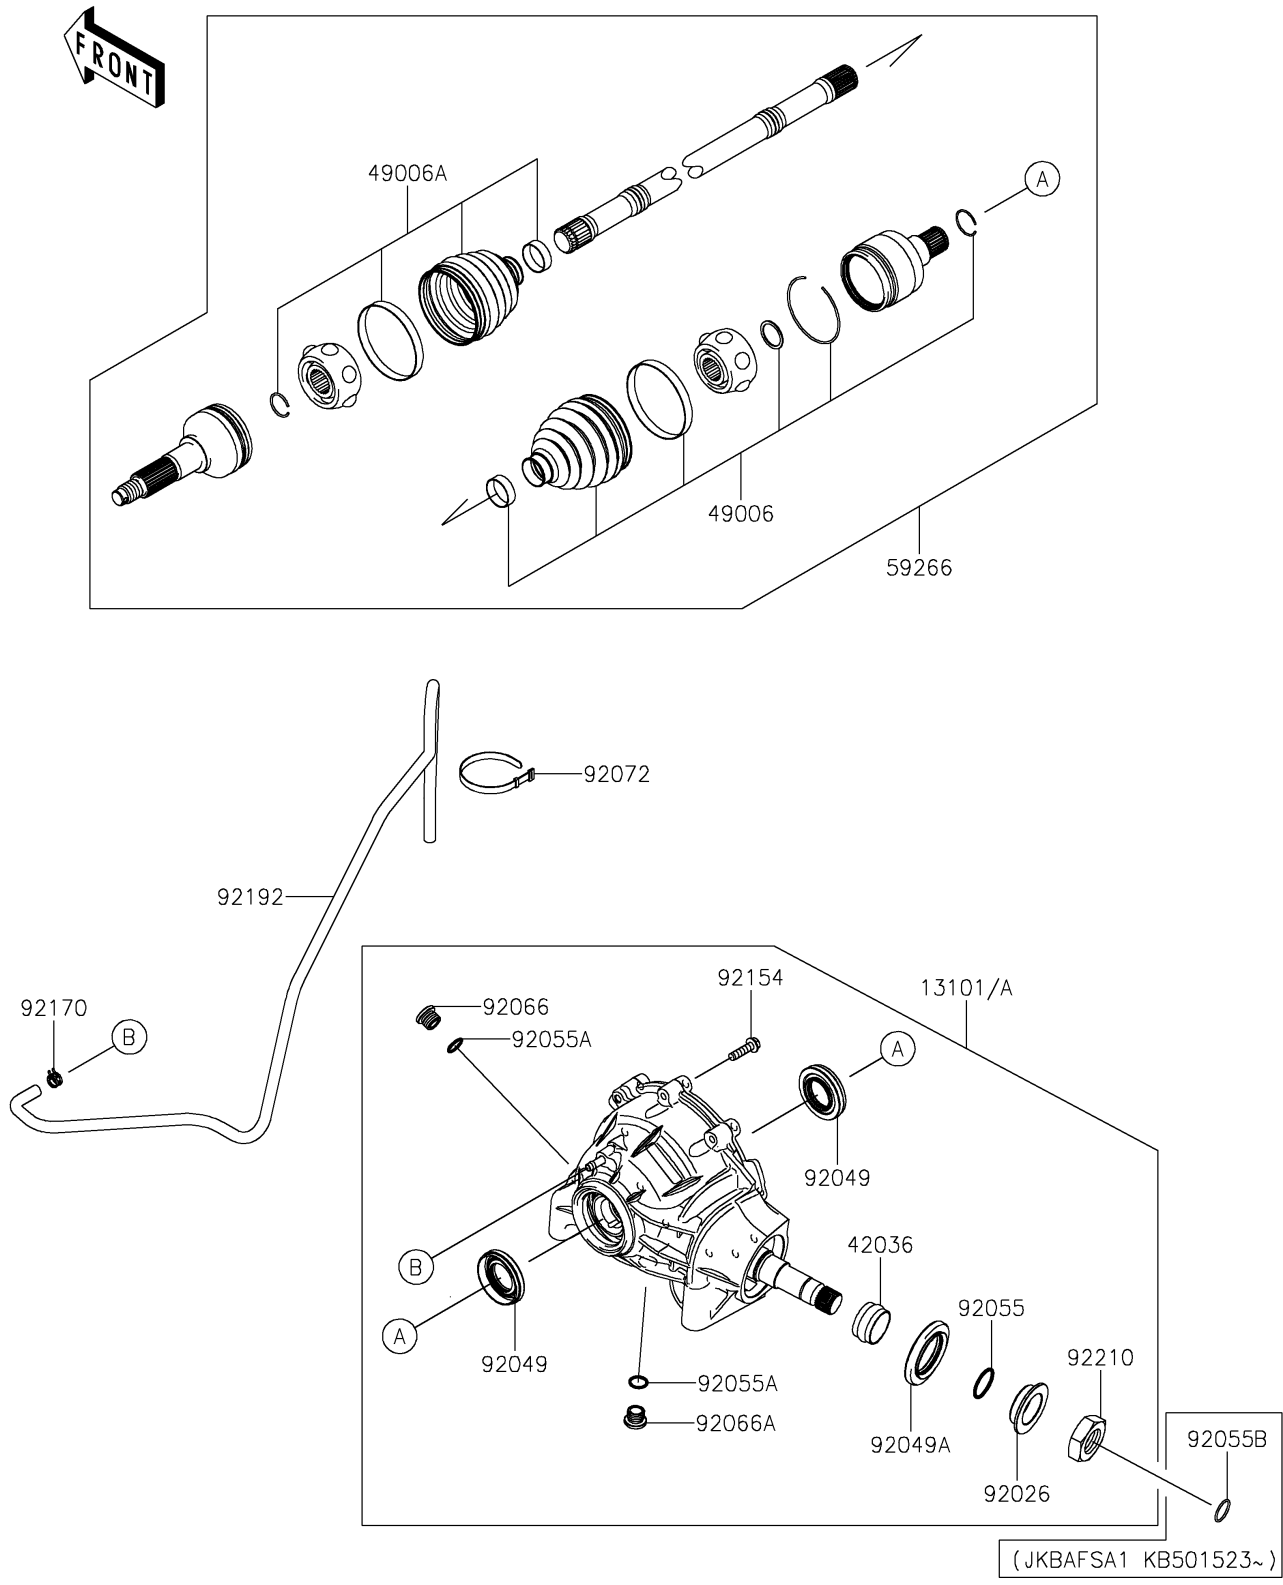

2019 MULE PRO-FXT™ PARTS DIAGRAM

Drive Shaft-Front

E3136

2019 MULE PRO-FXT™ PARTS LIST

Drive Shaft-Front

ITEM NAME	PART NUMBER	QUANTITY
GEAR-ASSY,FRONT DIFFERENTIAL (Ref # 13101)	13101-0662	1
GEAR-ASSY,FRONT DIFFERENTIAL (Ref # 13101A)	13101-0680	1
SLEEVE (Ref # 42036)	42036-0741	1
BOOT,INSIDE (Ref # 49006)	49006-0578	2
BOOT,OUTSIDE (Ref # 49006A)	49006-0584	2
JOINT-BALL,FR (Ref # 59266)	59266-0710	2
SPACER (Ref # 92026)	92026-0776	1
SEAL-OIL,33X60X7 (Ref # 92049)	92049-0760	2
SEAL-OIL,44X72X7 (Ref # 92049A)	92049-0766	1
RING-O (Ref # 92055)	92055-0788	1
RING-O,15.3X2.2 (Ref # 92055A)	92055-0830	2
RING-O,22.1X1.9 (Ref # 92055B)	92055-1617	1
PLUG (Ref # 92066)	92066-0777	1
PLUG (Ref # 92066A)	92066-0778	1
BAND,L=186 (Ref # 92072)	92072-056	1
BOLT,FLANGED,8X30 (Ref # 92154)	92154-1370	10
CLAMP (Ref # 92170)	92170-2082	1
TUBE,BREATHER (Ref # 92192)	92192-1341	1
NUT (Ref # 92210)	92210-0894	1