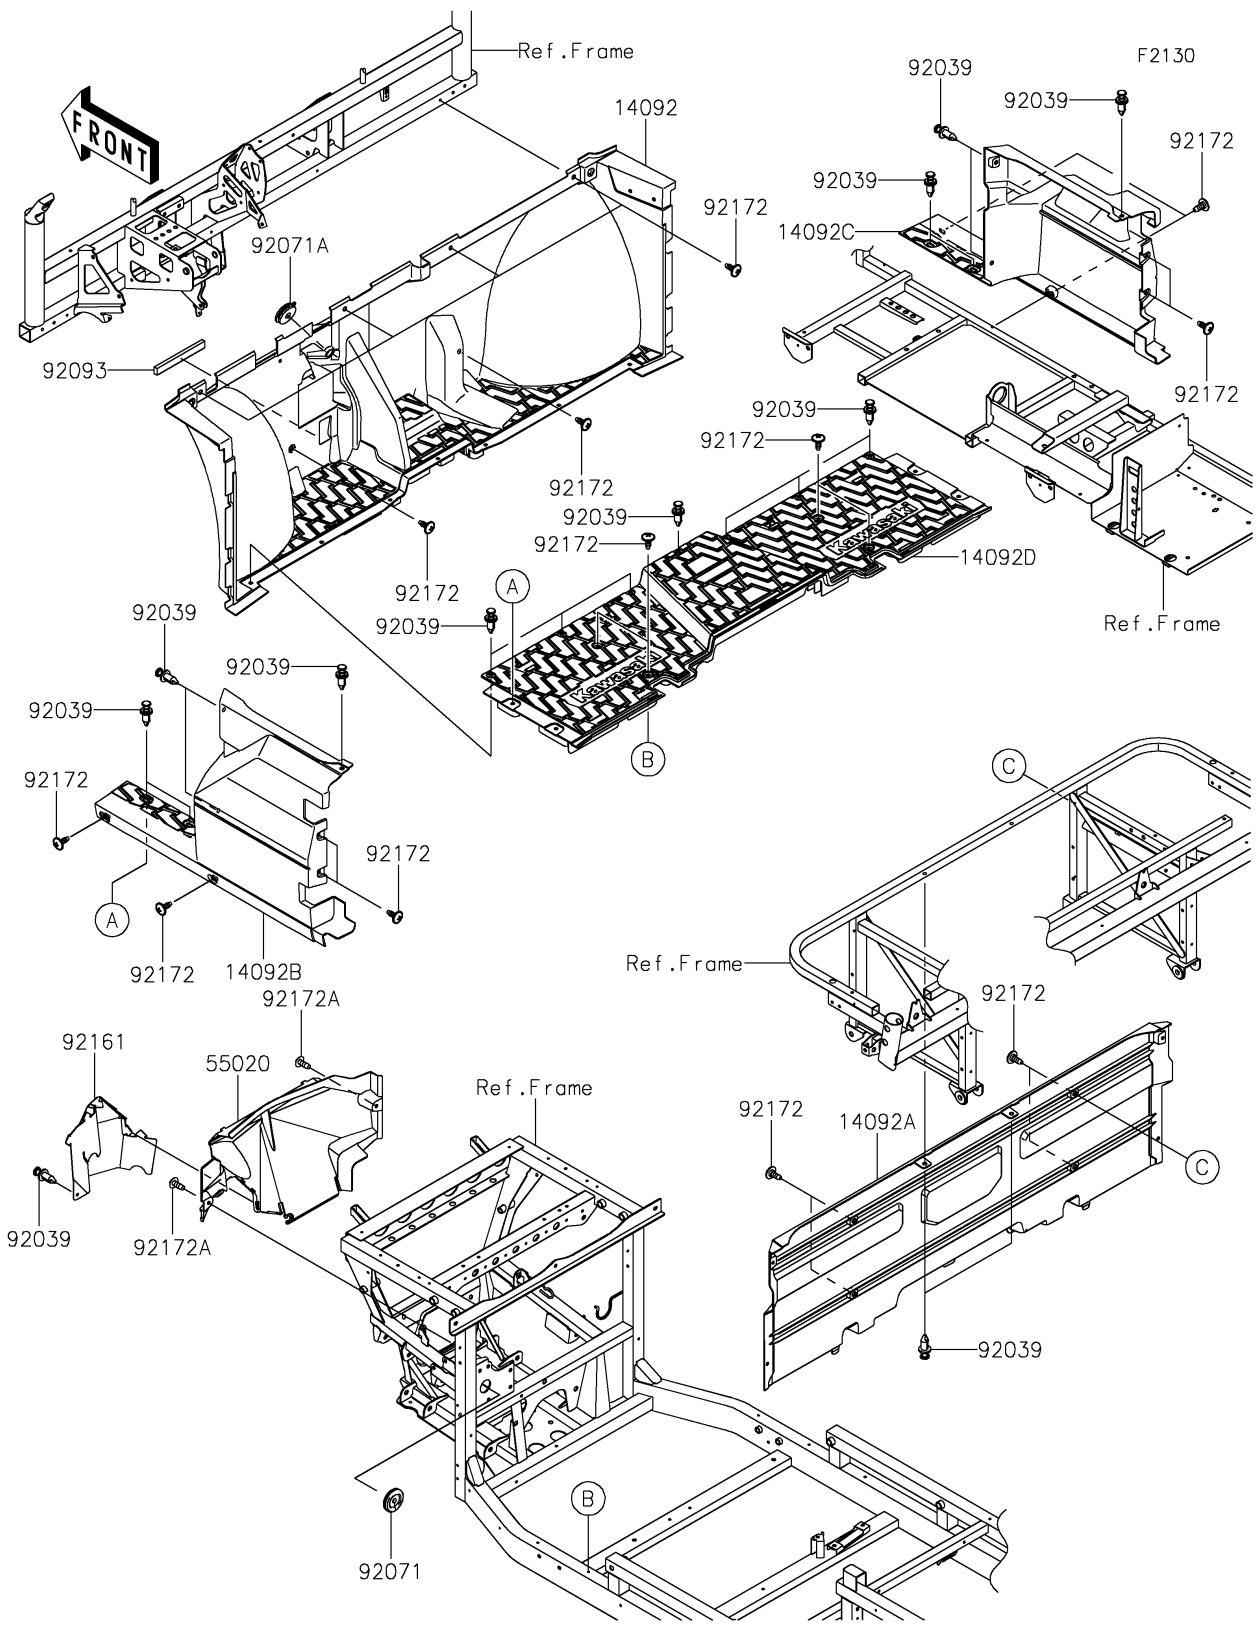

# 2019 MULE PRO-FXT™ PARTS DIAGRAM

## Frame Fittings

## 2019 MULE PRO-FXT™ PARTS LIST

### Frame Fittings

ITEM NAME	PART NUMBER	QUANTITY
COVER,FR FLOOR (Ref # 14092)	14092-1184	1
COVER,FR SEAT (Ref # 14092A)	14092-1185	1
COVER,SIDE,LH,FR (Ref # 14092B)	14092-1188	1
COVER,SIDE,RH,FR (Ref # 14092C)	14092-1189	1
COVER,FLOOR,BOTTOM (Ref # 14092D)	14092-1196	1
GUARD (Ref # 55020)	55020-0961	1
RIVET (Ref # 92039)	92039-0776	20
GROMMET,9X45X9 (Ref # 92071)	92071-0728	1
GROMMET,8X22X8 (Ref # 92071A)	92071-0753	1
SEAL,10X20X165 (Ref # 92093)	92093-0617	1
DAMPER (Ref # 92161)	92161-1649	1
SCREW,6X16 (Ref # 92172)	92172-0711	22
SCREW,TAPPING,6X16 (Ref # 92172A)	92172-0739	2