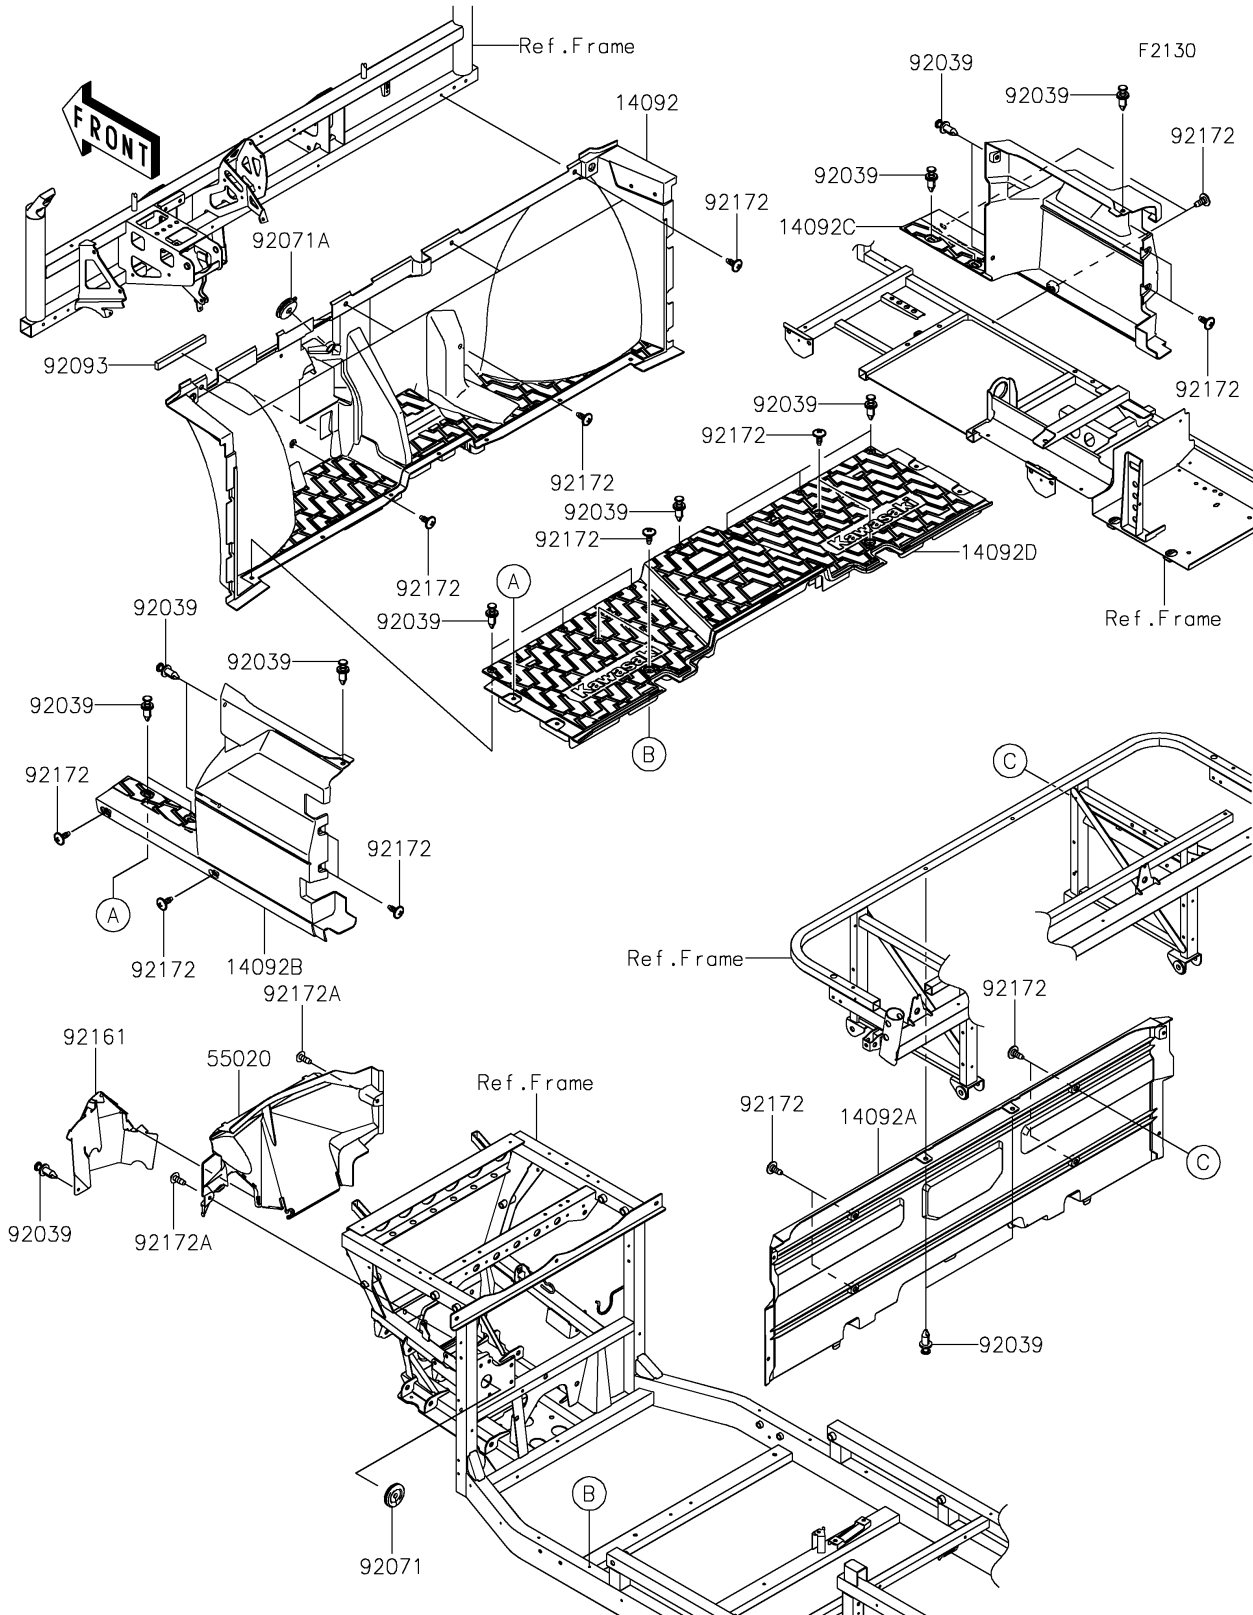

2020 MULE PRO-FXT™ PARTS DIAGRAM

Frame Fittings

2020 MULE PRO-FXT™ PARTS LIST

Frame Fittings

ITEM NAME	PART NUMBER	QUANTITY
COVER,FR FLOOR (Ref # 14092)	14092-1184	1
COVER,FR SEAT (Ref # 14092A)	14092-1185	1
COVER,SIDE,LH,FR (Ref # 14092B)	14092-1188	1
COVER,SIDE,RH,FR (Ref # 14092C)	14092-1189	1
COVER,FLOOR,BOTTOM (Ref # 14092D)	14092-1196	1
GUARD (Ref # 55020)	55020-0961	1
RIVET (Ref # 92039)	92039-0776	20
GROMMET,9X45X9 (Ref # 92071)	92071-0728	1
GROMMET,8X22X8 (Ref # 92071A)	92071-0753	1
SEAL,10X20X165 (Ref # 92093)	92093-0617	1
DAMPER (Ref # 92161)	92161-1649	1
SCREW,6X16 (Ref # 92172)	92172-0711	22
SCREW,TAPPING,6X16 (Ref # 92172A)	92172-0739	2