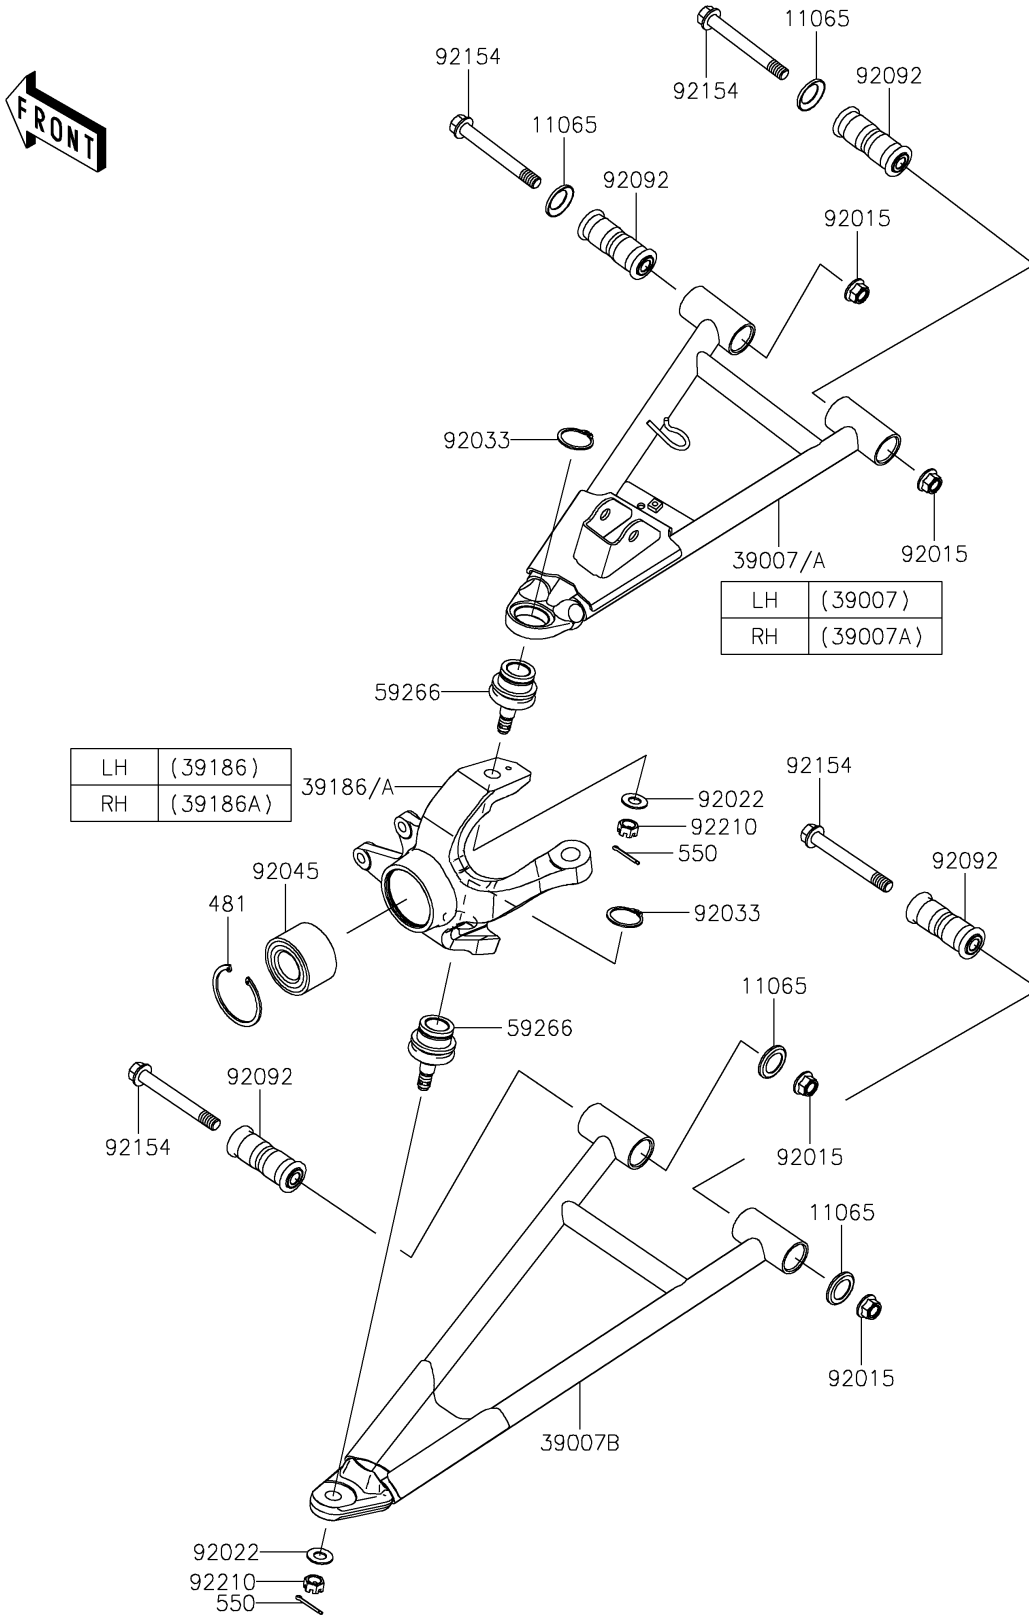

# 2019 MULE PRO-FXT™ PARTS DIAGRAM

## Front Suspension

F2152

# 2019 MULE PRO-FXT™ PARTS LIST

Front Suspension

ITEM NAME	PART NUMBER	QUANTITY
-----------	-------------	----------