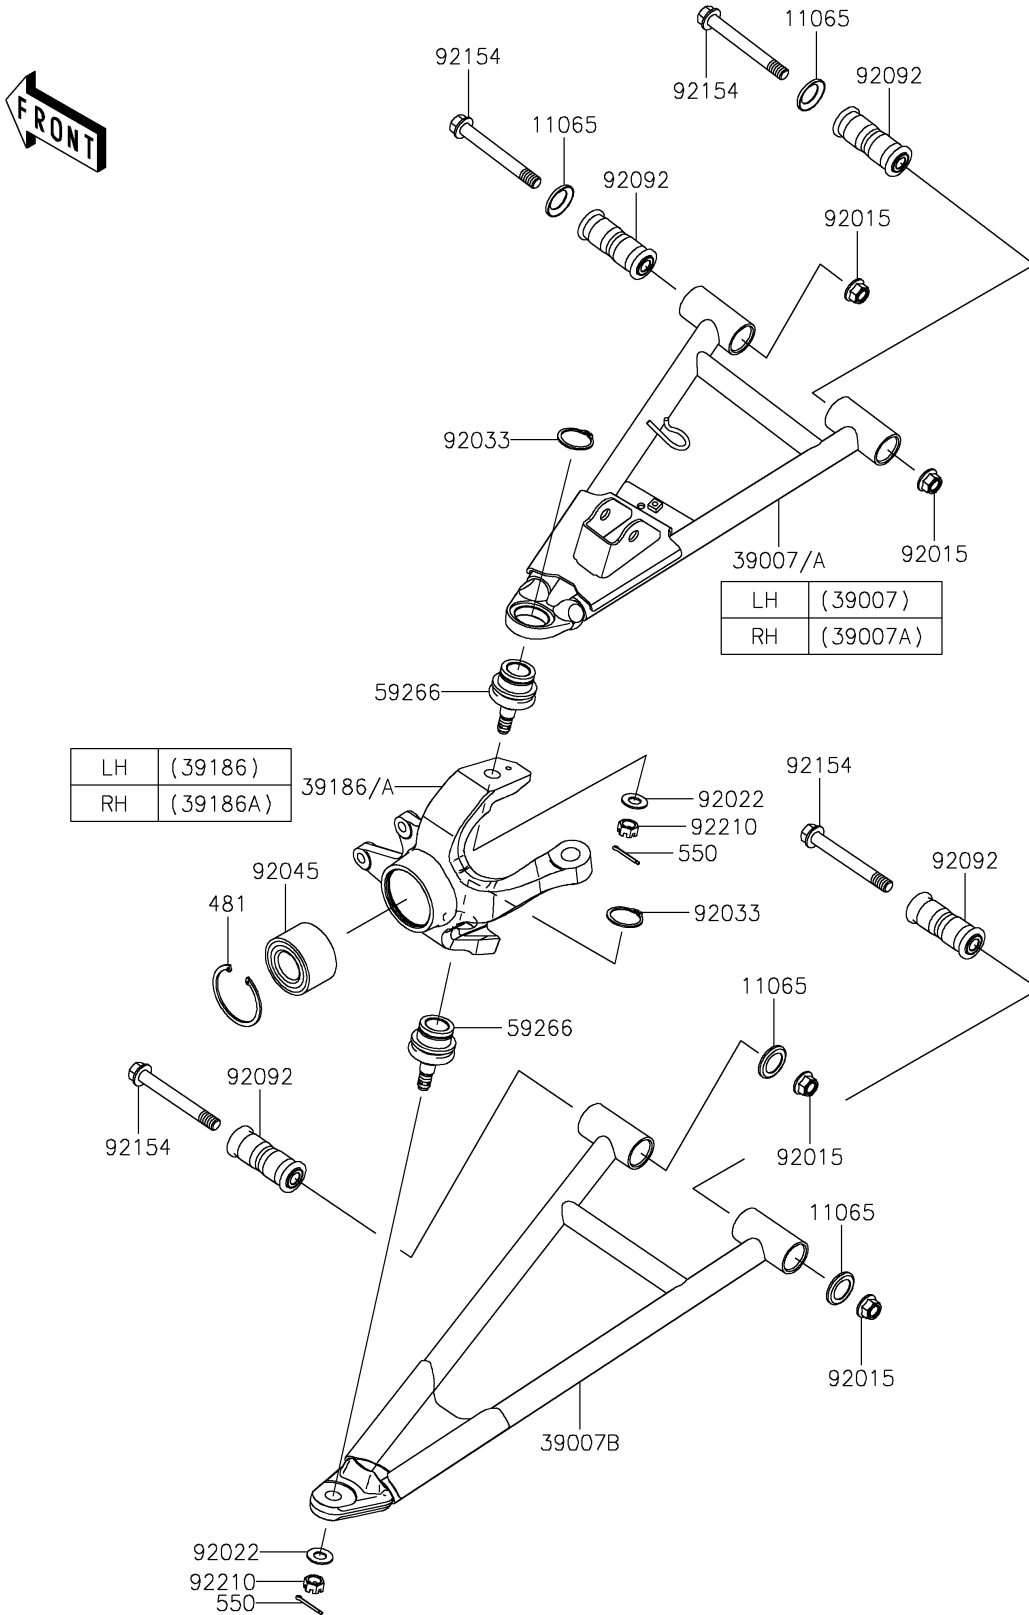

# 2020 MULE PRO-FXT™ PARTS DIAGRAM

## Front Suspension

F2152

## 2020 MULE PRO-FXT™ PARTS LIST

### Front Suspension

ITEM NAME	PART NUMBER	QUANTITY
CAP,ARM (Ref # 11065)	11065-0838	8
ARM-SUSP,FR,UPP,LH (Ref # 39007)	39007-0377	1
ARM-SUSP,FR,UPP,RH (Ref # 39007A)	39007-0378	1
ARM-SUSP,FR,LWR,LH&RH (Ref # 39007B)	39007-0383	2
KNUCKLE,FR,LH (Ref # 39186)	39186-0319	1
KNUCKLE,FR,RH (Ref # 39186A)	39186-0320	1
CIRCLIP-TYPE-C (Ref # 481)	481J6000	2
PIN-COTTER,3.0X25 (Ref # 550)	550AA3025	4
JOINT-BALL (Ref # 59266)	59266-0711	4
NUT,LOCK,FLANGED,12MM (Ref # 92015)	92015-1433	8
WASHER (Ref # 92022)	92022-1831	4
RING-SNAP,C-TYPE,32MM (Ref # 92033)	92033-1262	4
BEARING-BALL,30X60X37 (Ref # 92045)	92045-0762	2
BUSHING-RUBBER,12X20X78 (Ref # 92092)	92092-0028	8
BOLT,FLANGED,12X100 (Ref # 92154)	92154-1318	8
NUT,CASTLE,12MM (Ref # 92210)	92210-0395	4