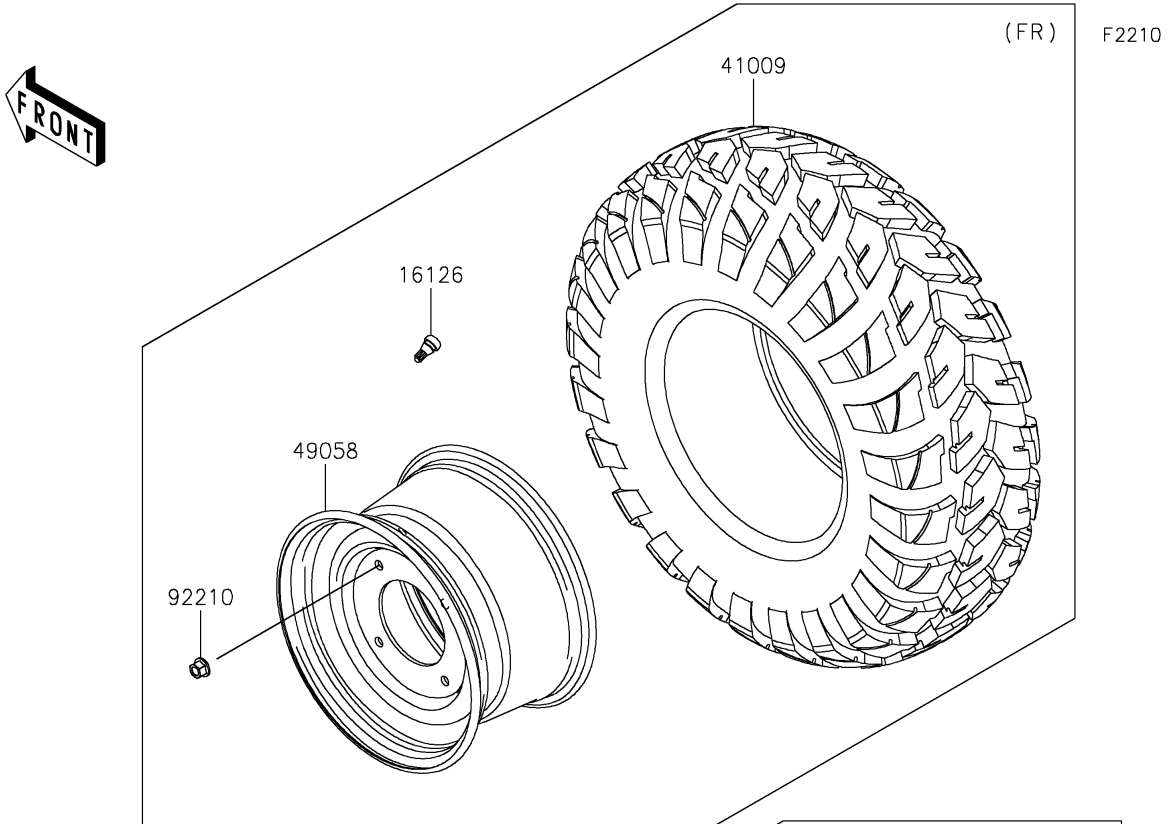

2020 MULE PRO-FXT™ PARTS DIAGRAM

Wheels/Tires

2020 MULE PRO-FXT™ PARTS LIST

Wheels/Tires

ITEM NAME	PART NUMBER	QUANTITY
VALVE (Ref # 16126)	16126-4001	4
TIRE,FR,26X9.00R12 4PR,FRONTIER (Ref # 41009)	41009-0567	2
TIRE,RR,26X11.00R12 4PR,FRONTIER (Ref # 41009A)	41009-0568	2
WHEEL,FR,12X7.0AT,F.S.BLACK (Ref # 49058)	49058-0608-397	2
WHEEL,RR,12X8.0AT,F.S.BLACK (Ref # 49058A)	49058-0611-397	2
WASHER,12.1X26X2.3 (Ref # 92200)	92200-0930	8
NUT,12MM (Ref # 92210)	92210-0603	16