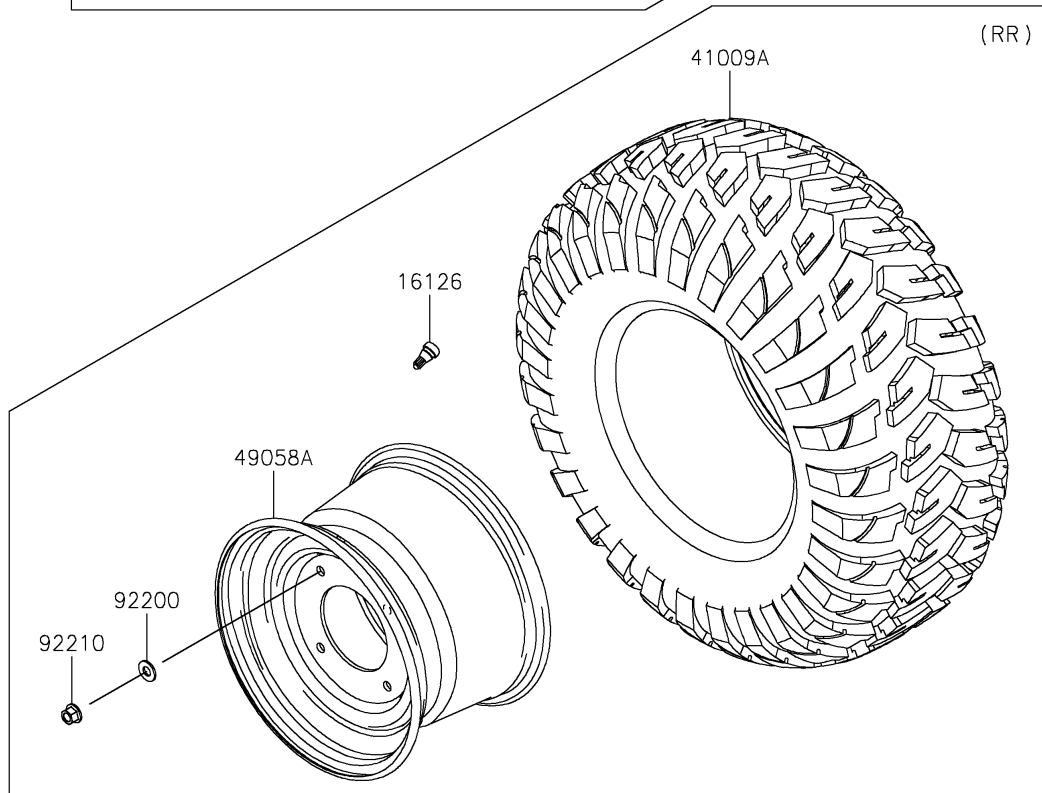

2020 MULE PRO-FXT™ PARTS DIAGRAM

Wheels/Tires

2020 MULE PRO-FXT™ PARTS LIST

Wheels/Tires

ITEM NAME	PART NUMBER	QUANTITY
VALVE (Ref # 16126)	16126-4001	4
TIRE,FR,26X9.00R12 4PR,FRONTIER (Ref # 41009)	41009-0567	2
TIRE,RR,26X11.00R12 4PR,FRONTIER (Ref # 41009A)	41009-0568	2
WHEEL,FR,12X7.0AT,F.S.BLACK (Ref # 49058)	49058-0608-397	2
WHEEL,RR,12X8.0AT,F.S.BLACK (Ref # 49058A)	49058-0611-397	2
WASHER,12.1X26X2.3 (Ref # 92200)	92200-0930	8
NUT,12MM (Ref # 92210)	92210-0603	16