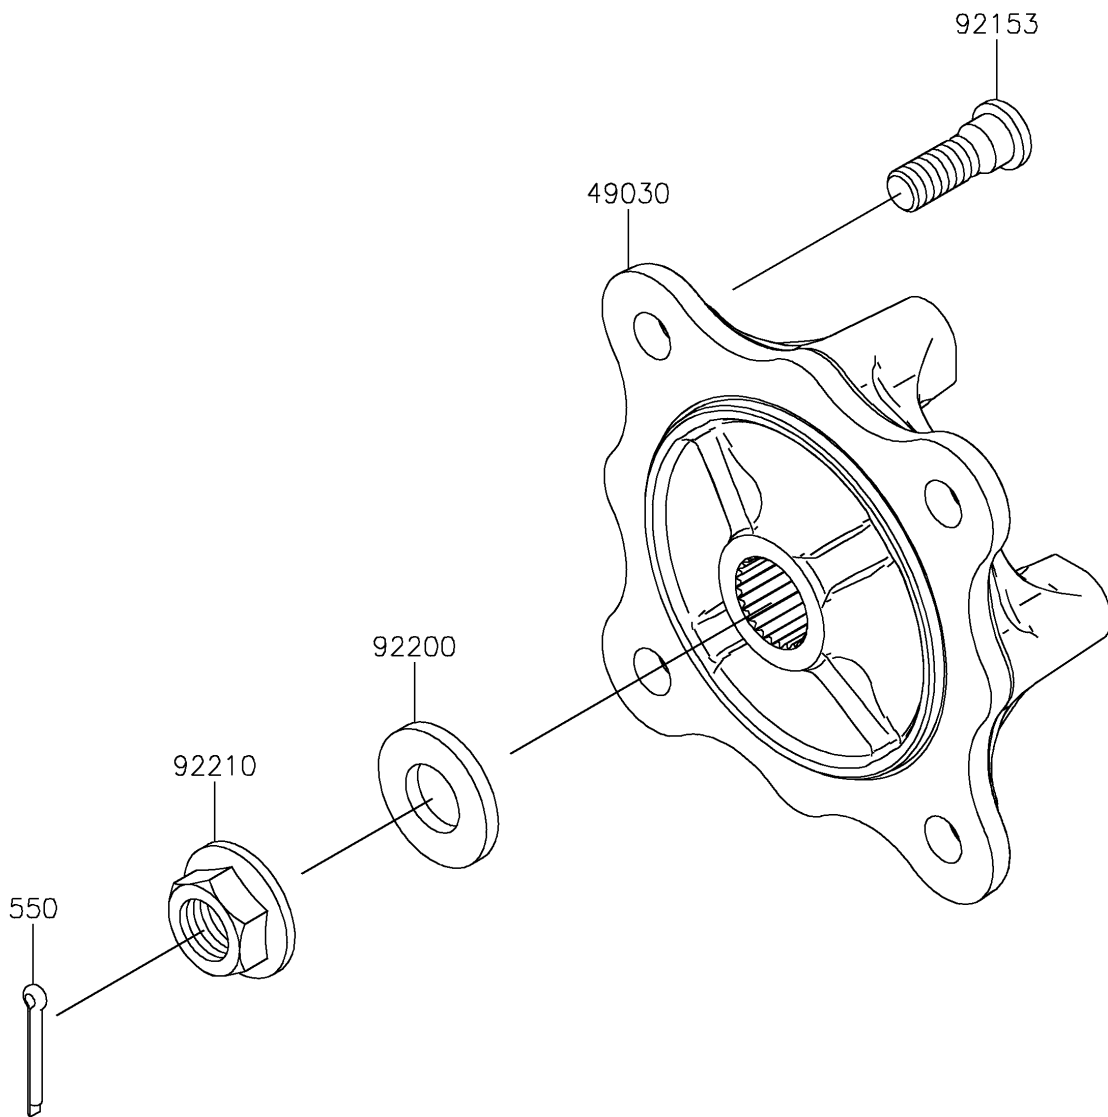

2018 MULE PRO-FXT™ PARTS DIAGRAM

Front Hubs/Brakes

F2230

2018 MULE PRO-FXT™ PARTS LIST

Front Hubs/Brakes

ITEM NAME	PART NUMBER	QUANTITY
-----------	-------------	----------