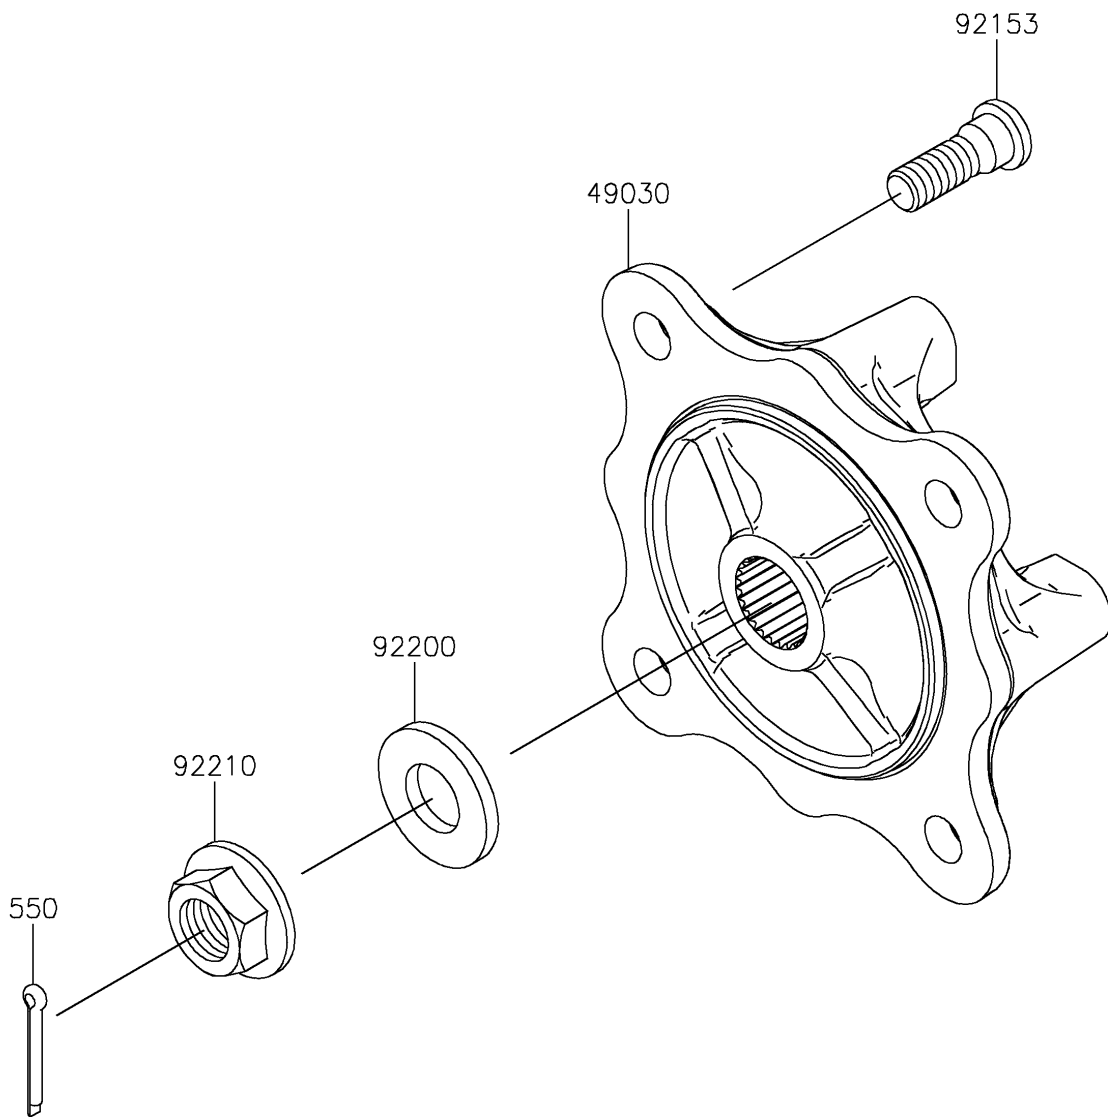

2019 MULE PRO-FXT™ PARTS DIAGRAM

Front Hubs/Brakes

F2230

2019 MULE PRO-FXT™ PARTS LIST

Front Hubs/Brakes

ITEM NAME	PART NUMBER	QUANTITY
HUB,FR (Ref # 49030)	49030-0048	2
PIN-COTTER,4.0X30 (Ref # 550)	550AA4030	2
BOLT,12MM (Ref # 92153)	92153-1915	8
WASHER,20.3X41X4.5 (Ref # 92200)	92200-0921	2
NUT,FLANGED,20MM (Ref # 92210)	92210-2093	2