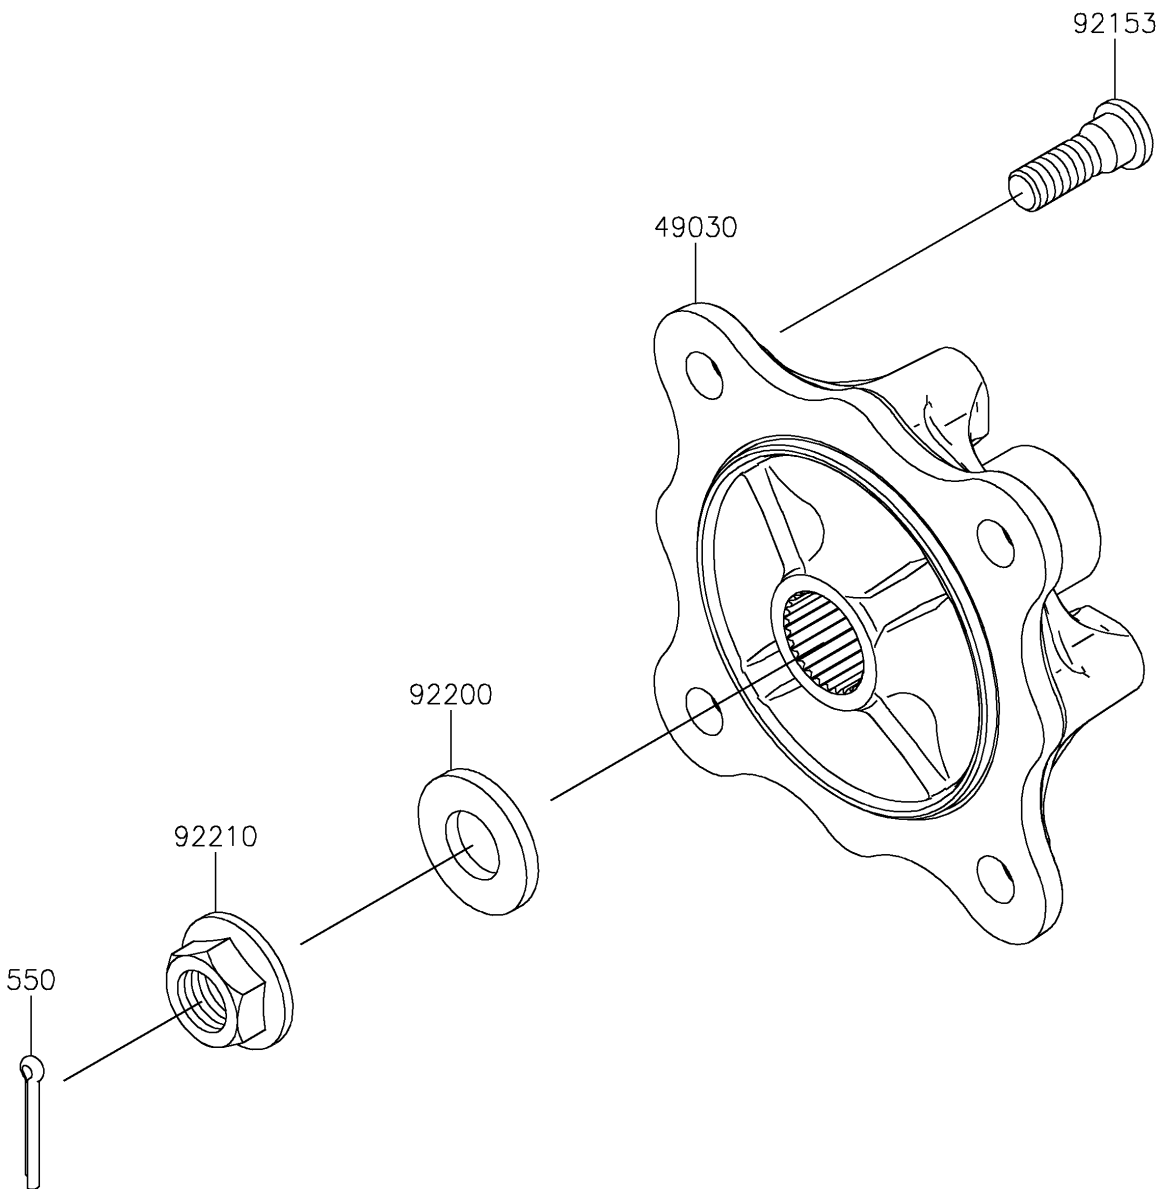

2019 MULE PRO-FXT™ PARTS DIAGRAM

Rear Hubs/Brakes

F2240

2019 MULE PRO-FXT™ PARTS LIST

Rear Hubs/Brakes

ITEM NAME	PART NUMBER	QUANTITY
HUB,RR (Ref # 49030)	49030-0049	2
PIN-COTTER,4.0X30 (Ref # 550)	550AA4030	2
BOLT,12MM (Ref # 92153)	92153-1915	8
WASHER,20.3X41X4.5 (Ref # 92200)	92200-0921	2
NUT,FLANGED,20MM (Ref # 92210)	92210-2093	2