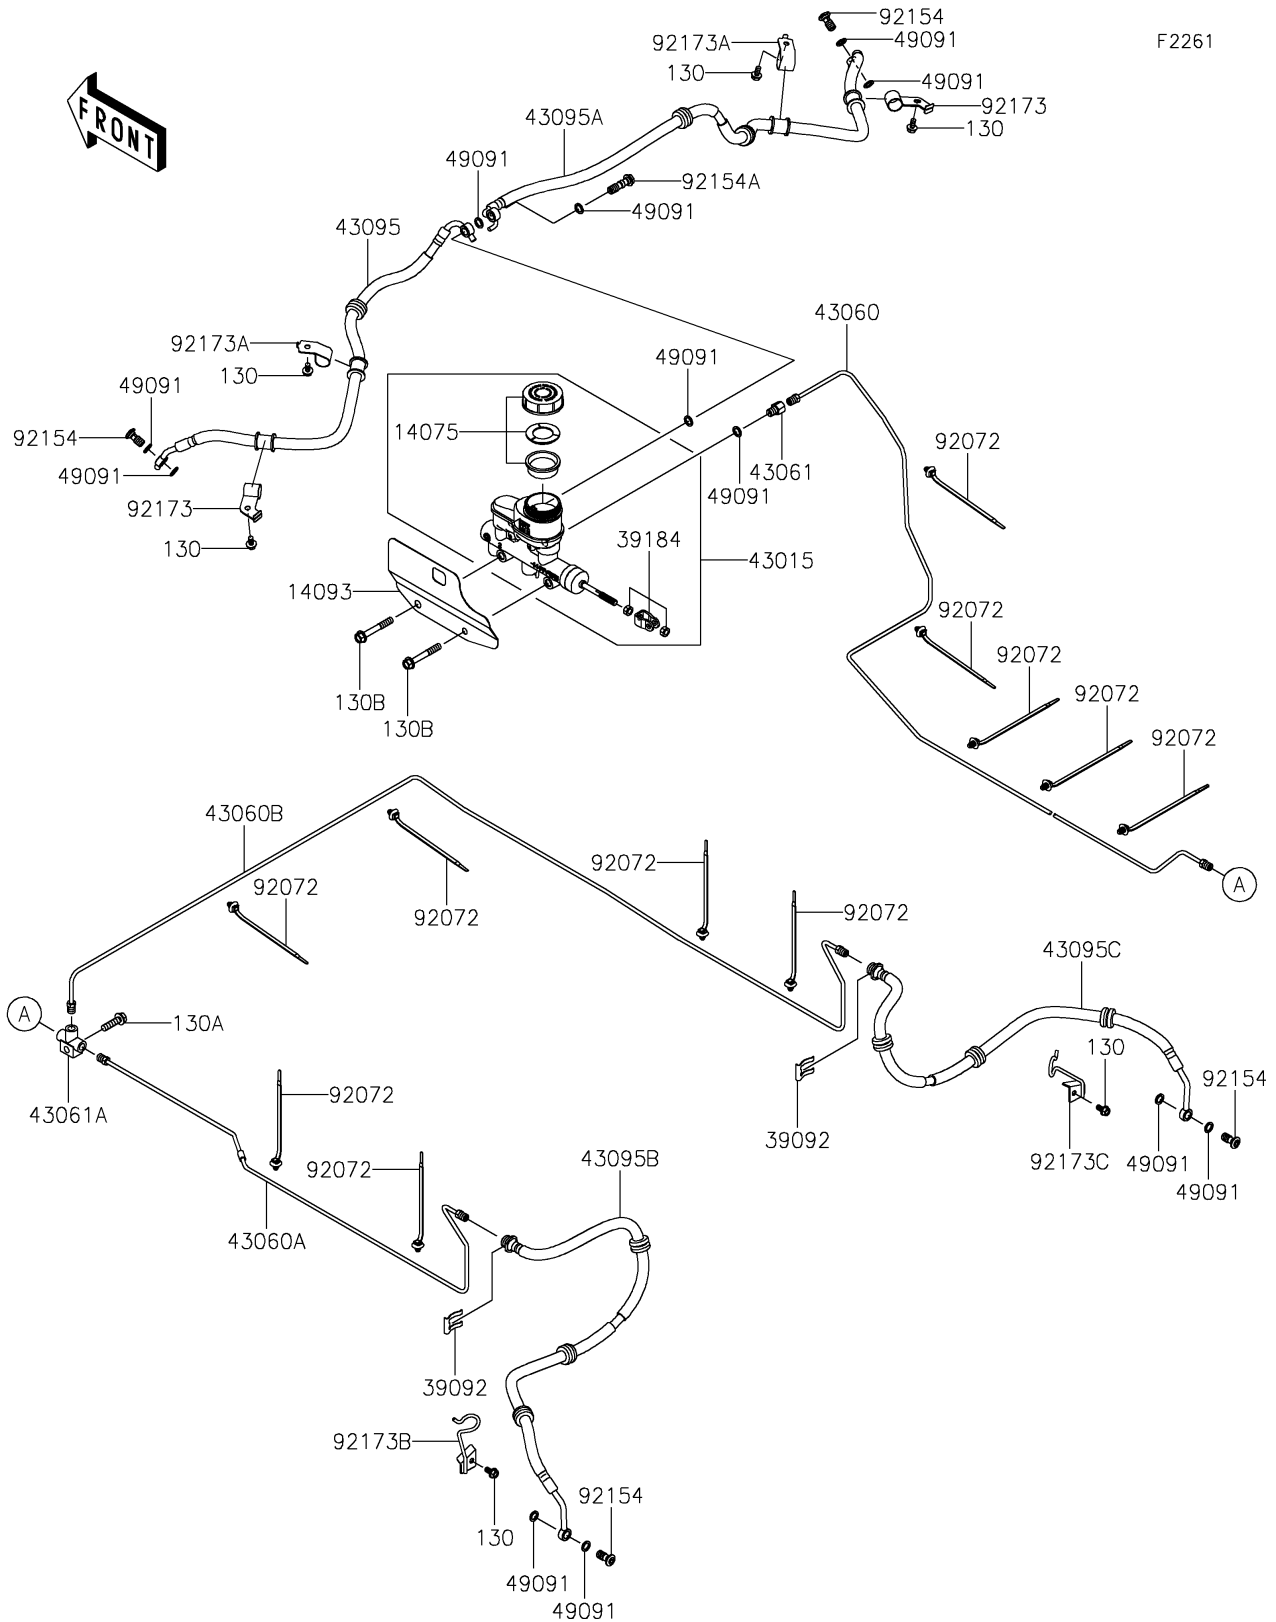

# 2019 MULE PRO-FXT™ PARTS DIAGRAM

## Master Cylinder

F2261

# 2019 MULE PRO-FXT™ PARTS LIST

Master Cylinder

ITEM NAME	PART NUMBER	QUANTITY
-----------	-------------	----------