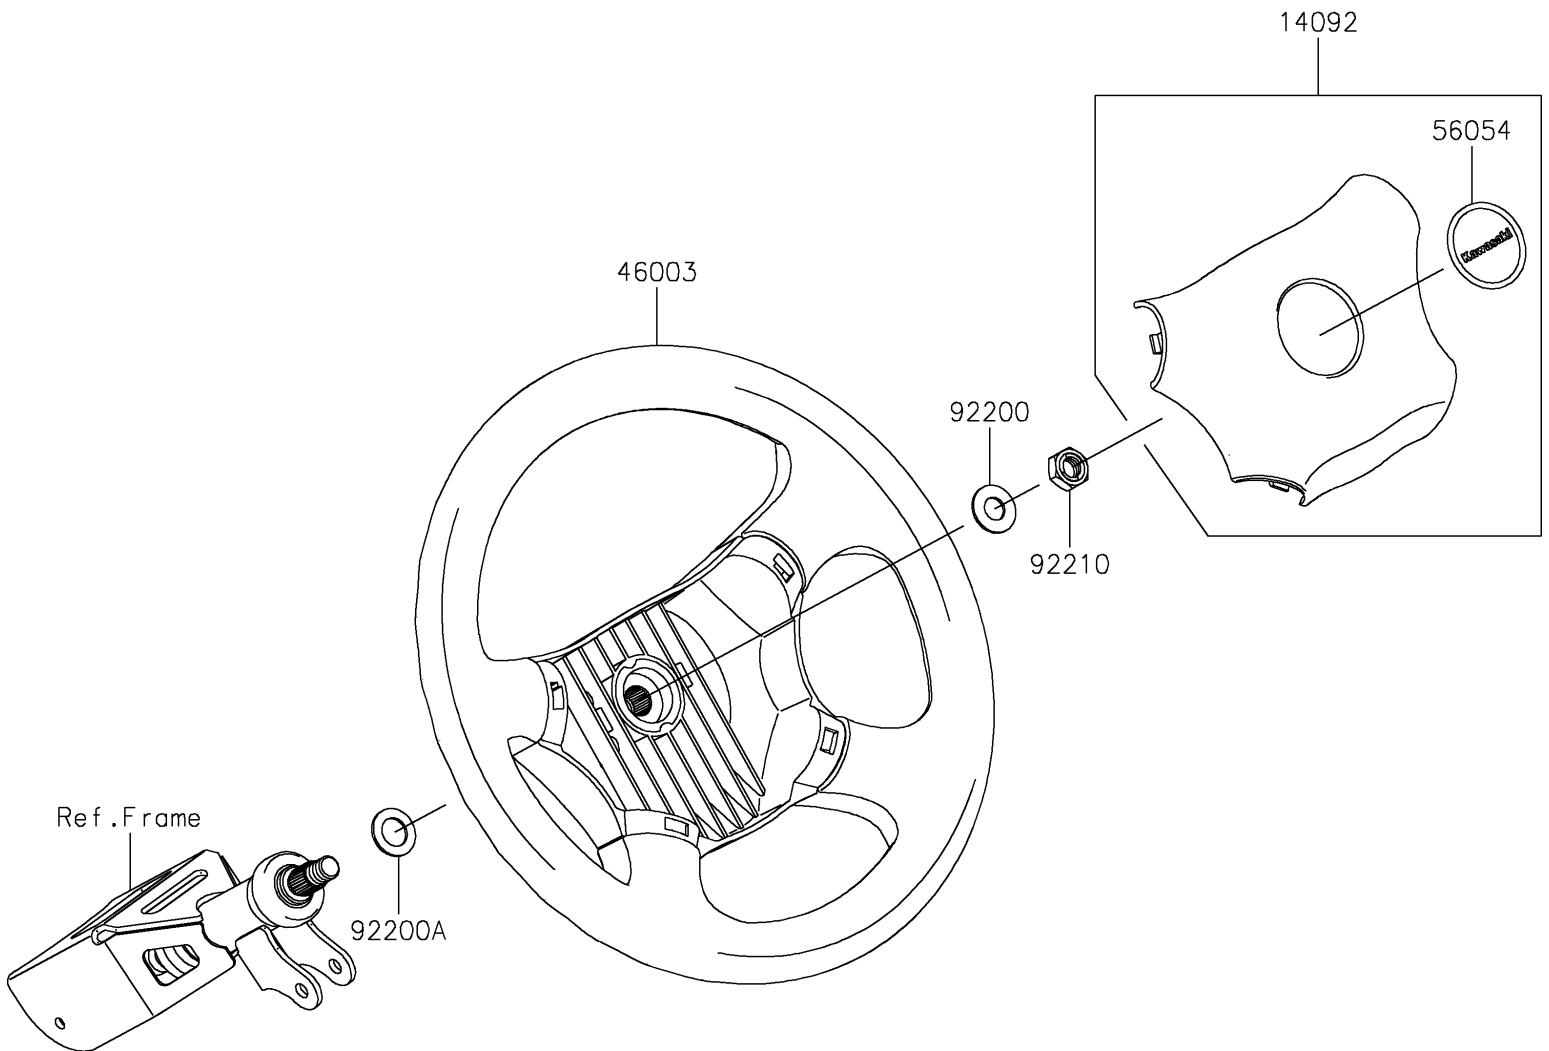

2019 MULE PRO-FXT™ PARTS DIAGRAM

Steering Wheel

F2311

2019 MULE PRO-FXT™ PARTS LIST

Steering Wheel

ITEM NAME	PART NUMBER	QUANTITY
COVER,HORN SWITCH (Ref # 14092)	14092-1029	1
HANDLE (Ref # 46003)	46003-0595	1
MARK,CENTER LOGO,KAWASAKI (Ref # 56054)	56054-1188	1
WASHER,12.1X25X1.6 (Ref # 92200)	92200-0455	1
WASHER,15X25X1.6 (Ref # 92200A)	92200-0460	1
NUT,LOCK,12MM (Ref # 92210)	92210-1249	1