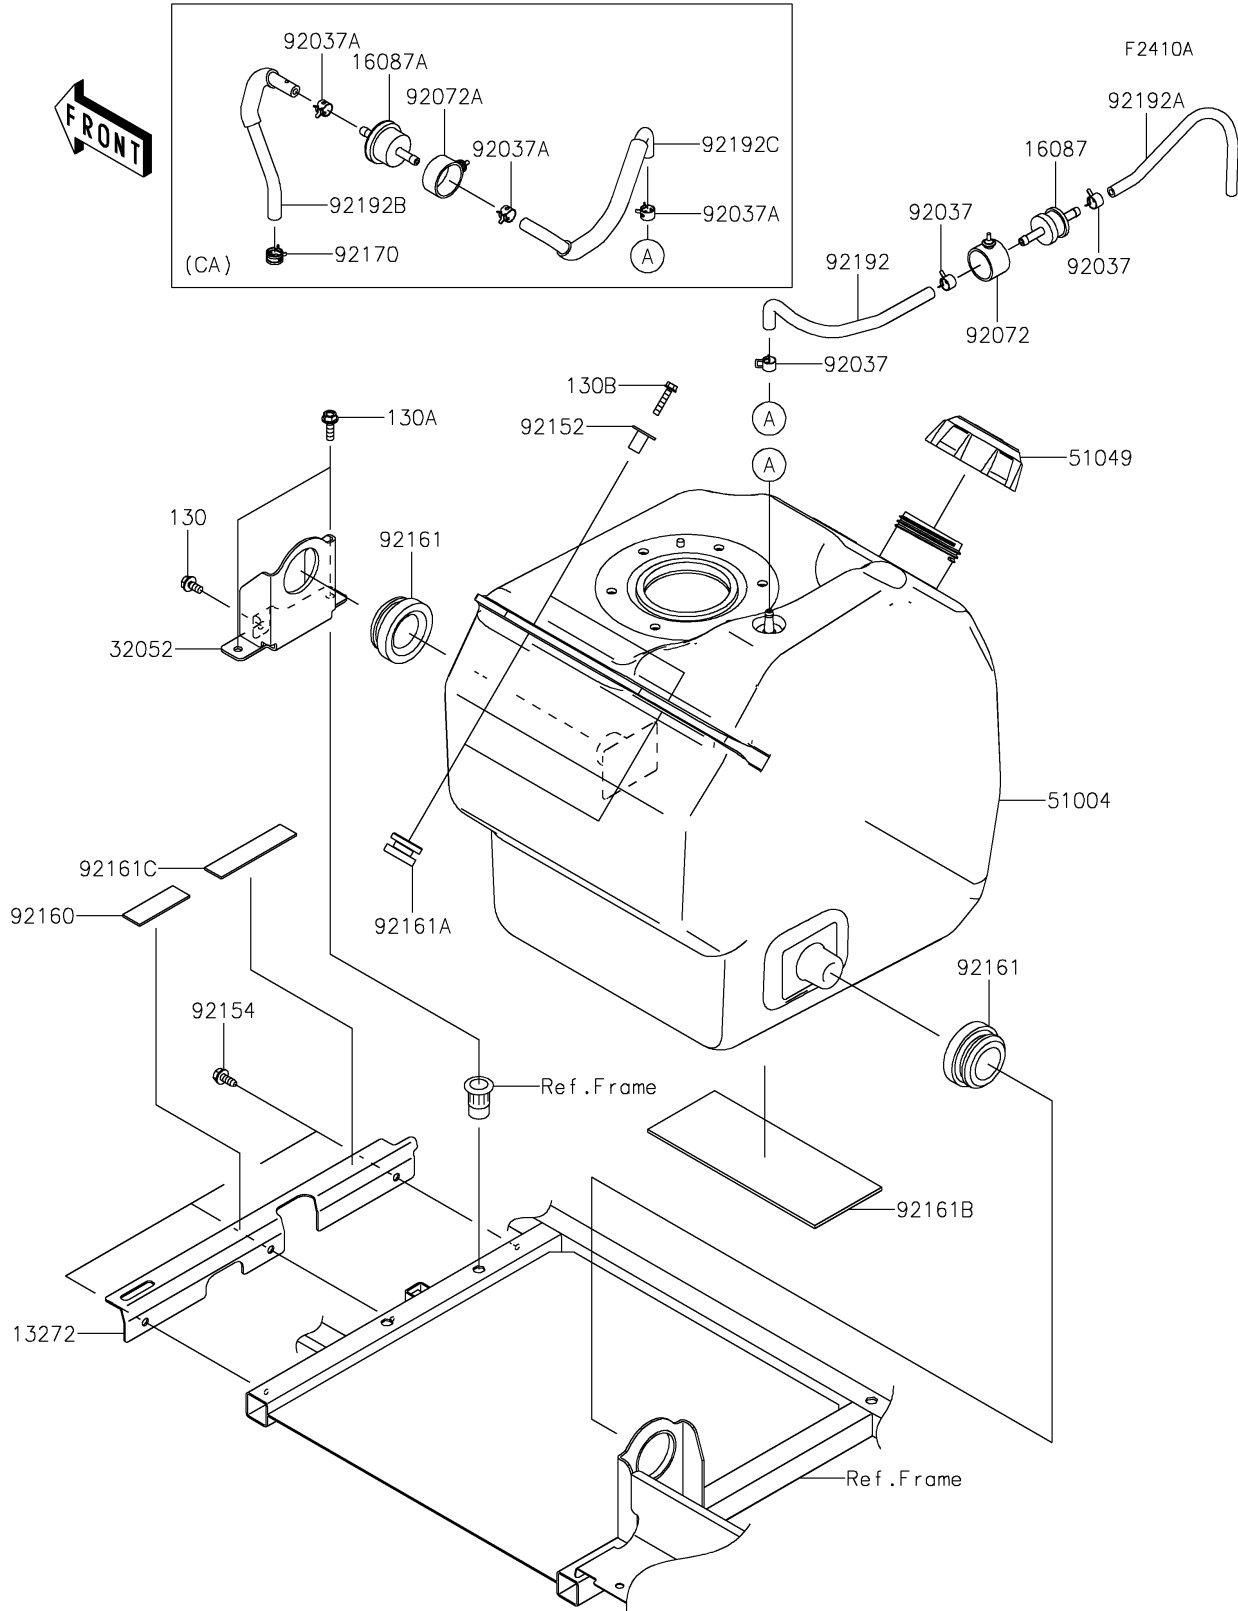

2020 MULE PRO-FXT™ PARTS DIAGRAM

Fuel Tank(ALF)

2020 MULE PRO-FXT™ PARTS LIST

Fuel Tank(ALF)

ITEM NAME	PART NUMBER	QUANTITY
BOLT-FLANGED,6X12 (Ref # 130)	130BA0612	1
BOLT-FLANGED,6X20 (Ref # 130A)	130BA0620	2
BOLT-FLANGED,6X30 (Ref # 130B)	130BA0630	2
PLATE (Ref # 13272)	13272-2206	1
VALVE-CHECK (Ref # 16087)	16087-0008	1
VALVE-CHECK (Ref # 16087A)	16087-0011	1
BRACKET-TANK (Ref # 32052)	32052-0751	1
TANK-FUEL (Ref # 51004)	51004-0018	1
CAP-TANK,FUEL (Ref # 51049)	51049-0718	1
CLAMP,TUBE (Ref # 92037)	92037-1461	3
CLAMP (Ref # 92037A)	92037-2113	3
BAND (Ref # 92072)	92072-0850	1
BAND (Ref # 92072A)	92072-0852	1
COLLAR,6.8X10X18.1 (Ref # 92152)	92152-1867	2
BOLT,6X15.6 (Ref # 92154)	92154-1250	3
DAMPER (Ref # 92160)	92160-1075	1
DAMPER,30X56X25 (Ref # 92161)	92161-1613	2
DAMPER,10X28X17 (Ref # 92161A)	92161-1614	2
DAMPER,80X200X3.175 (Ref # 92161B)	92161-1645	1
DAMPER (Ref # 92161C)	92161-1876	1
CLAMP (Ref # 92170)	92170-2082	1
TUBE,BREATHER (Ref # 92192)	92192-0773	1
TUBE,BREATHER,5X9X220 (Ref # 92192A)	92192-1199	1
TUBE,CHECK VALVE-FILTER (Ref # 92192B)	92192-2241	1
TUBE,5X10.4X185/35 (Ref # 92192C)	92192-2285	1