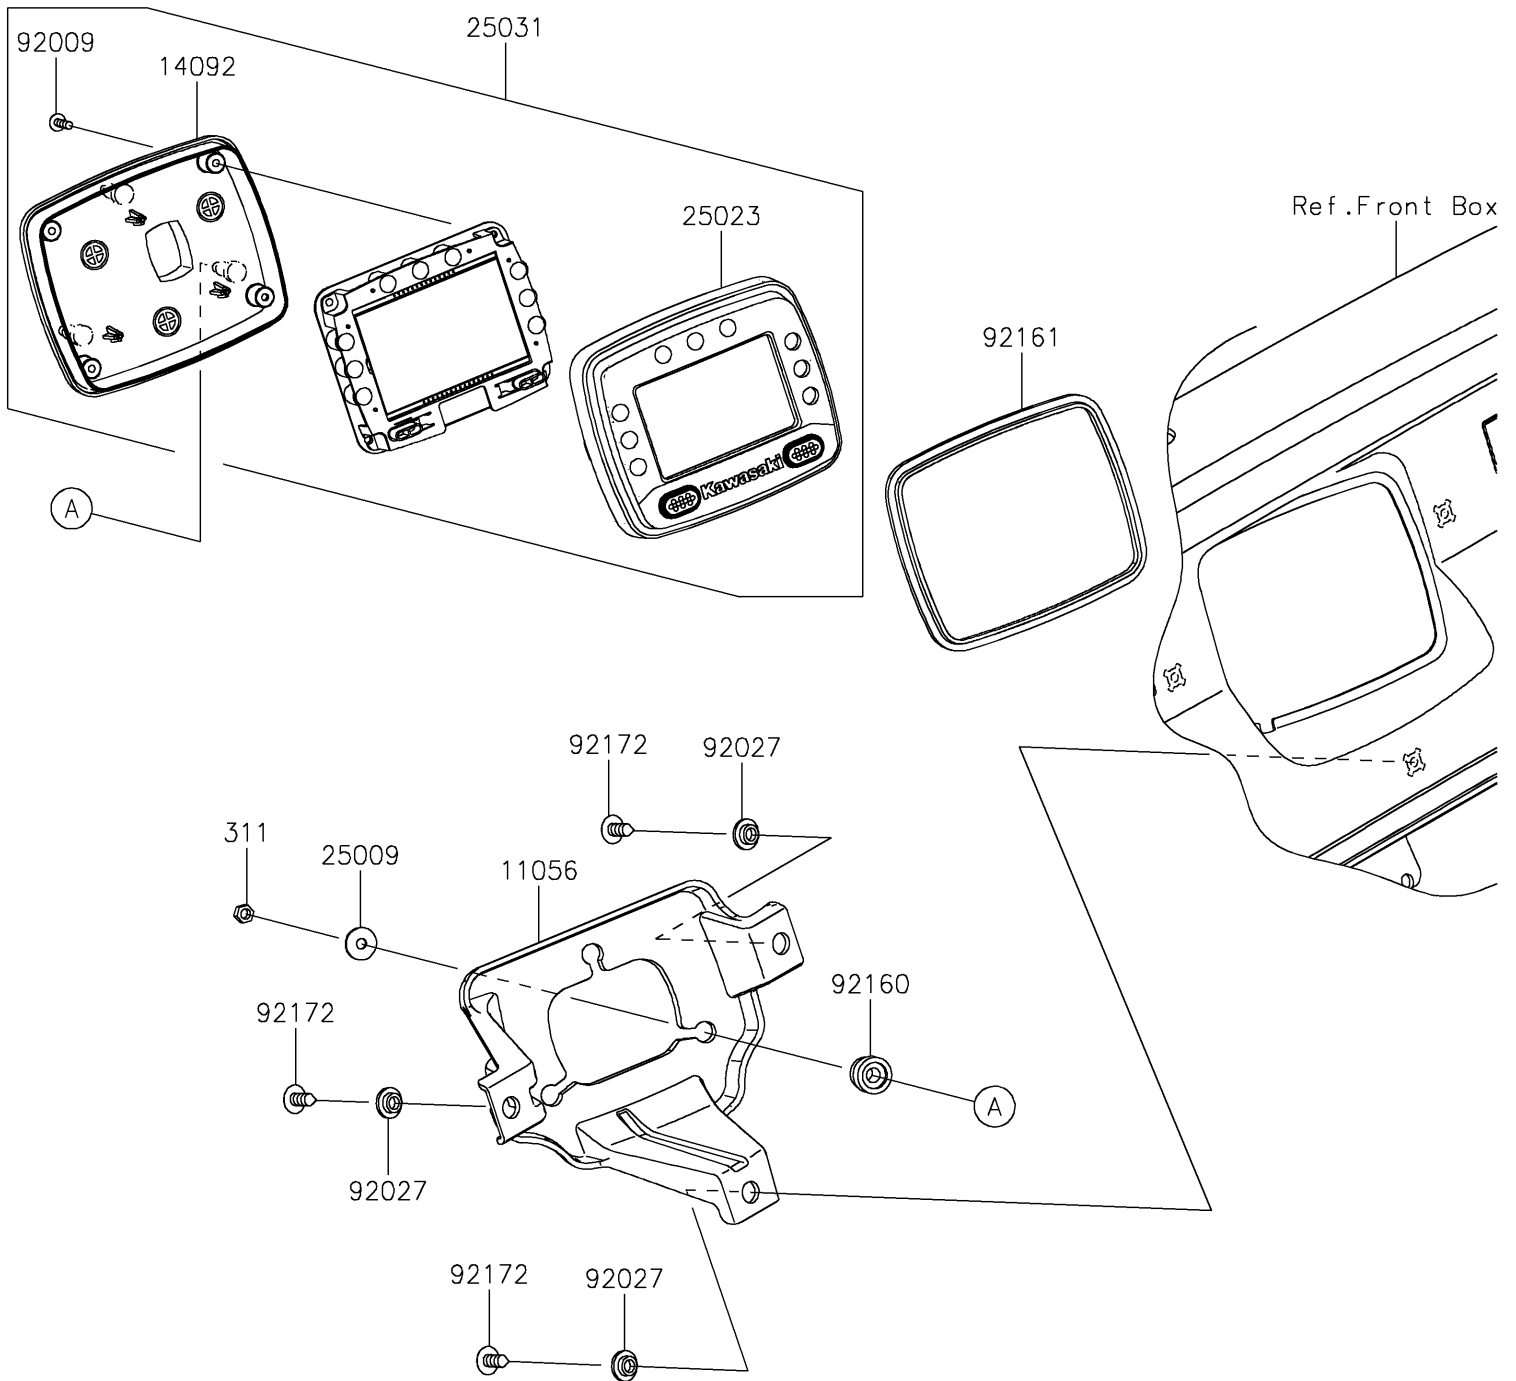

2019 MULE PRO-FXT™ PARTS DIAGRAM

Meter(s)

F2530

2019 MULE PRO-FXT™ PARTS LIST

Meter(s)

ITEM NAME	PART NUMBER	QUANTITY
BRACKET,METER (Ref # 11056)	11056-2956	1
COVER,METER,LWR (Ref # 14092)	14092-0834	1
WASHER,5.2X16X1.2 (Ref # 25009)	25009-004	3
COVER-METER CASE,UPP (Ref # 25023)	25023-0075	1
METER-ASSY,LCD (Ref # 25031)	25031-0700	1
NUT-HEX,5MM (Ref # 311)	311AB0500	3
SCREW,TAPPING,3X12 (Ref # 92009)	92009-1255	4
COLLAR,L=4.6 (Ref # 92027)	92027-1168	3
DAMPER (Ref # 92160)	92160-1460	3
DAMPER,METER (Ref # 92161)	92161-0906	1
SCREW,6X16 (Ref # 92172)	92172-0284	3