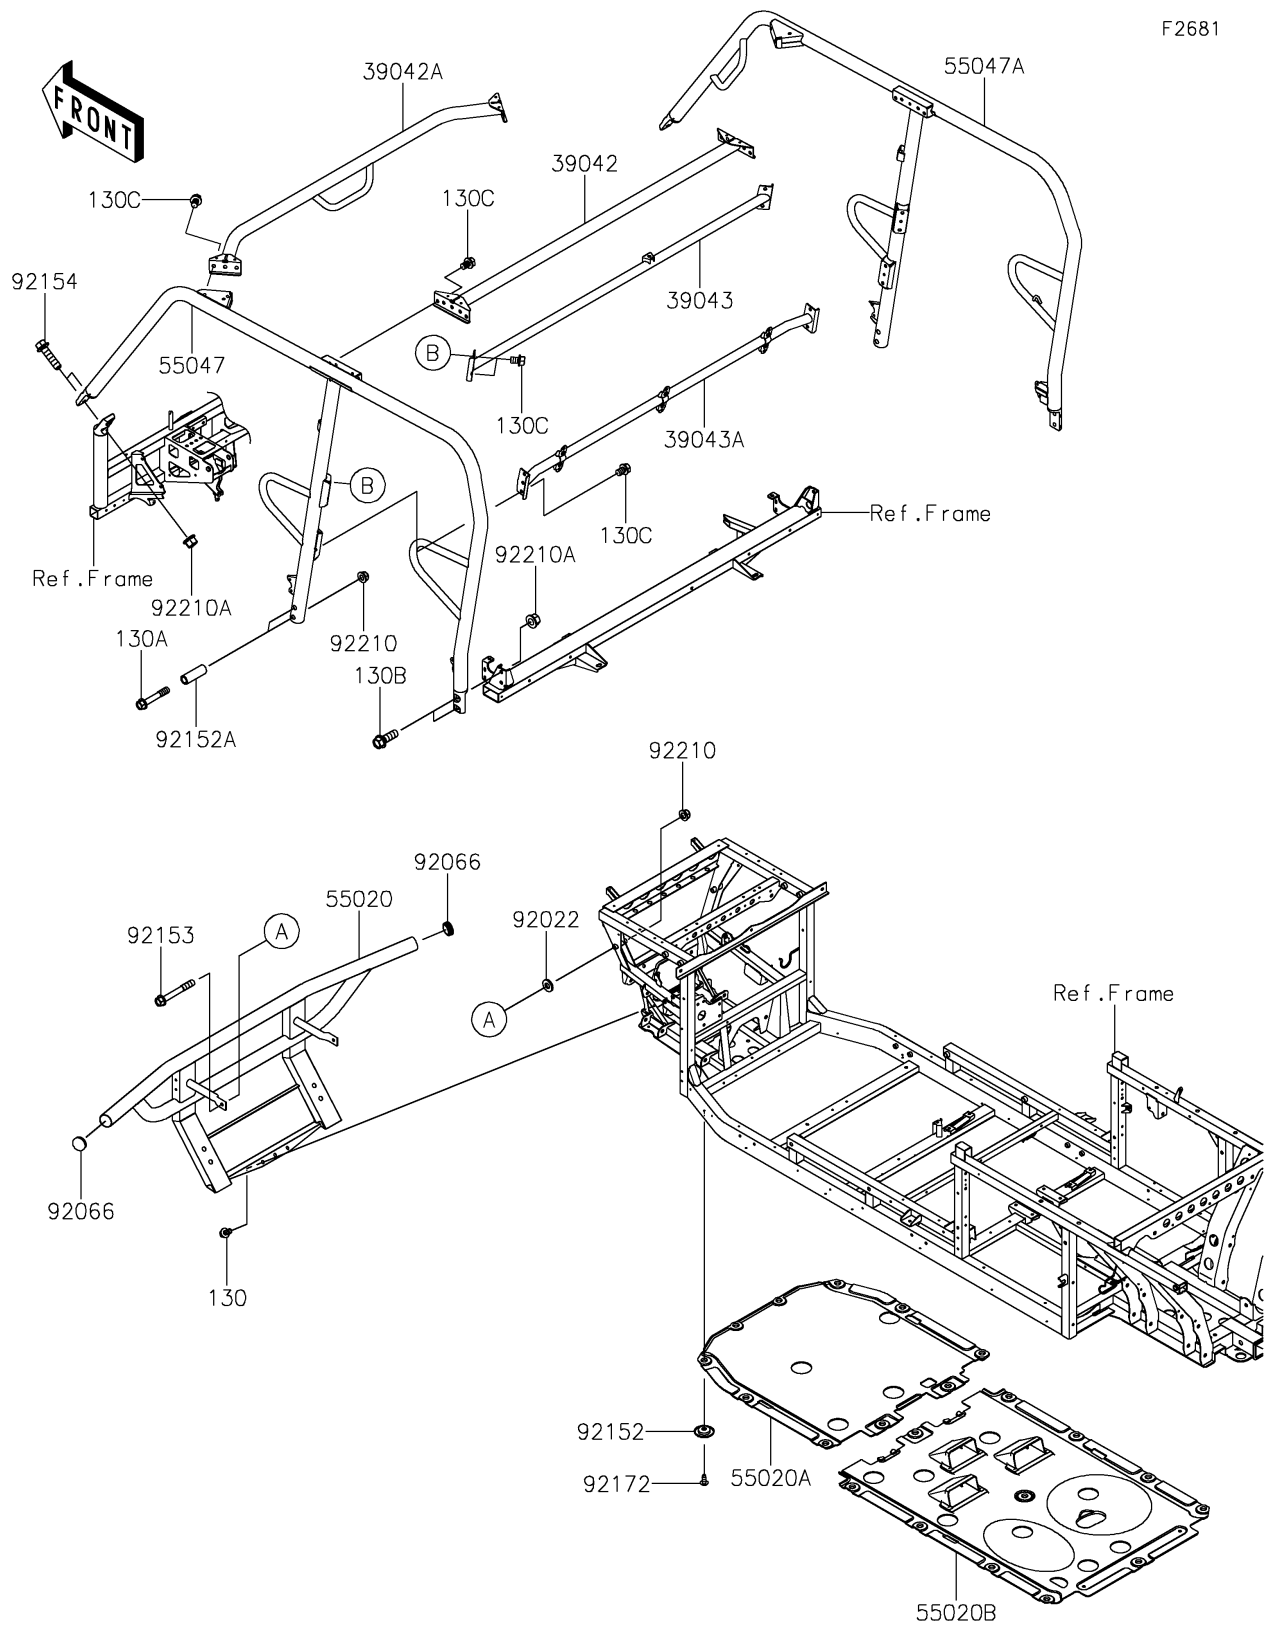

2019 MULE PRO-FXT™ PARTS DIAGRAM

Guards/Cab Frame

F2681

2019 MULE PRO-FXT™ PARTS LIST

Guards/Cab Frame

ITEM NAME	PART NUMBER	QUANTITY
-----------	-------------	----------