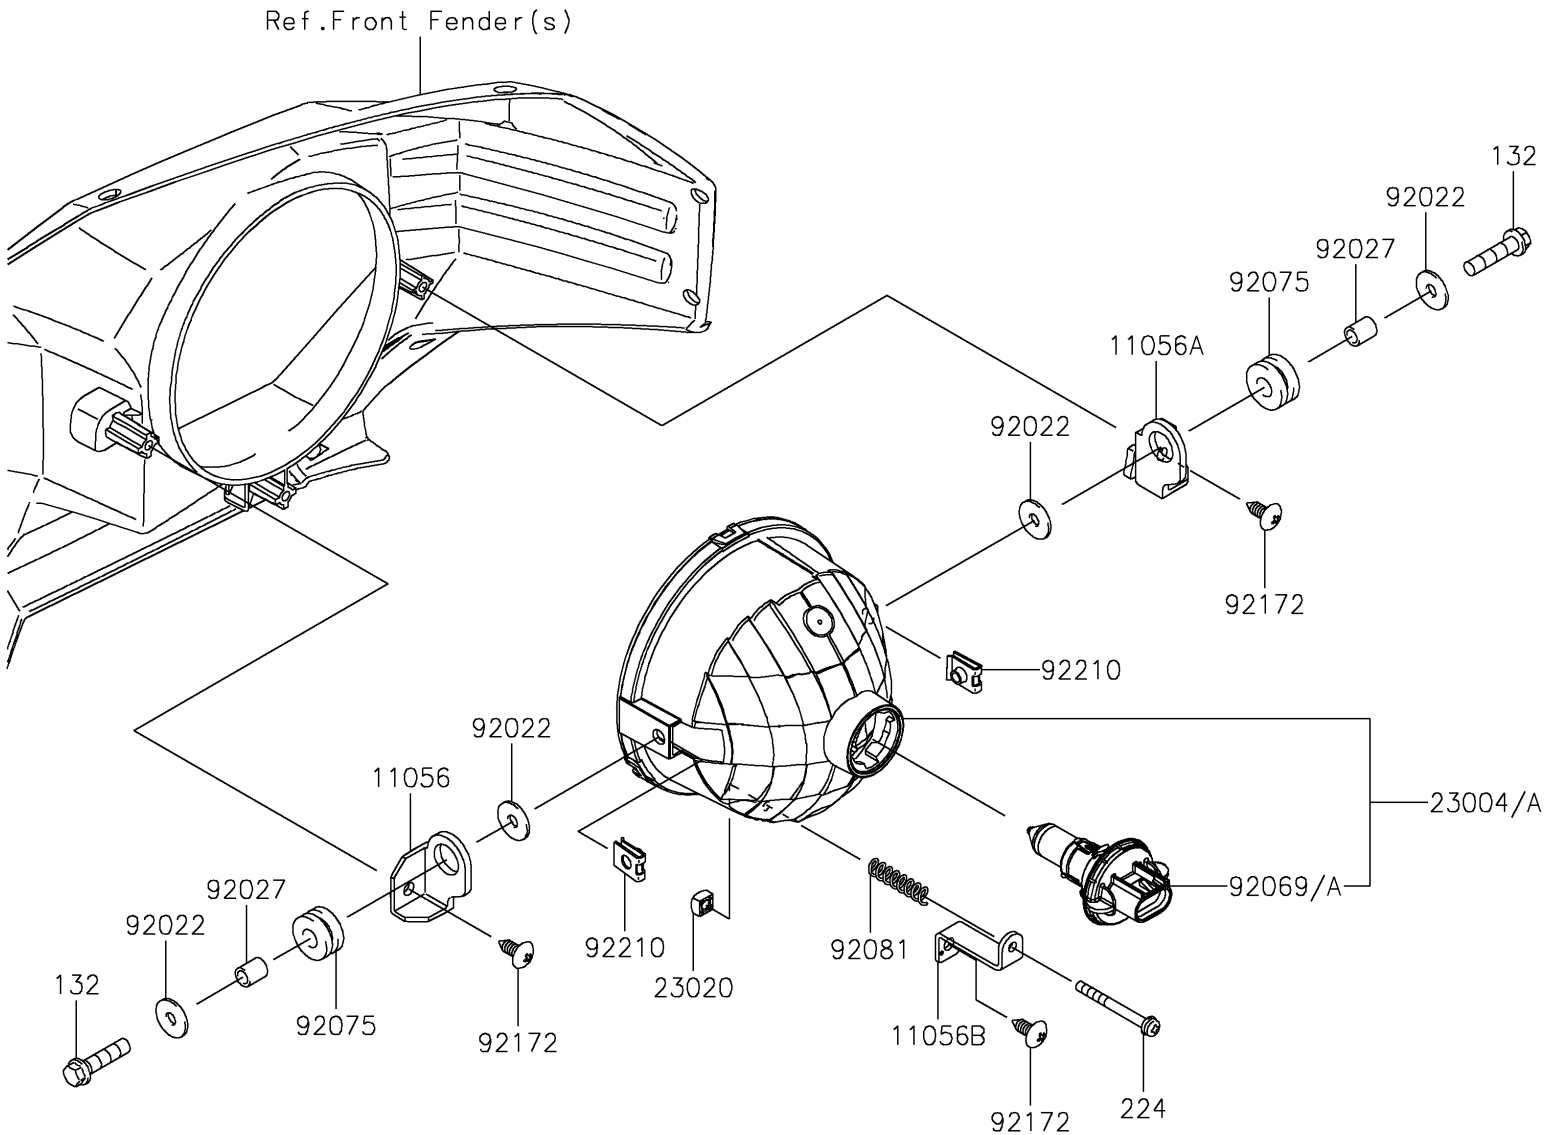

2020 MULE PRO-FXT™ PARTS DIAGRAM

Headlight(s)

F2710

2020 MULE PRO-FXT™ PARTS LIST

Headlight(s)

ITEM NAME	PART NUMBER	QUANTITY
BRACKET,LH (Ref # 11056)	11056-2931	2
BRACKET,RH (Ref # 11056A)	11056-2932	2
BRACKET (Ref # 11056B)	11056-2933	2
BOLT-FLANGED-SMALL,6X25 (Ref # 132)	132BA0625	4
SCREW-PAN-WP-CROS (Ref # 224)	224AA0440	2
LAMP-HEAD (Ref # 23004A)	23004-0387	2
NUT,4MM,FOCUS ADJUST (Ref # 23020)	23020-018	2
WASHER,6.5X20X1.6 (Ref # 92022)	92022-125	8
COLLAR,6.8X10X12 (Ref # 92027)	92027-162	4
BULB,12V 60/55W,H13 (Ref # 92069A)	92069-0105	2
DAMPER,10X24X12 (Ref # 92075)	92075-1690	4
SPRING,FOCUS ADJUST (Ref # 92081)	92081-1896	2
SCREW,6X16 (Ref # 92172)	92172-0284	6
NUT (Ref # 92210)	92210-1125	4