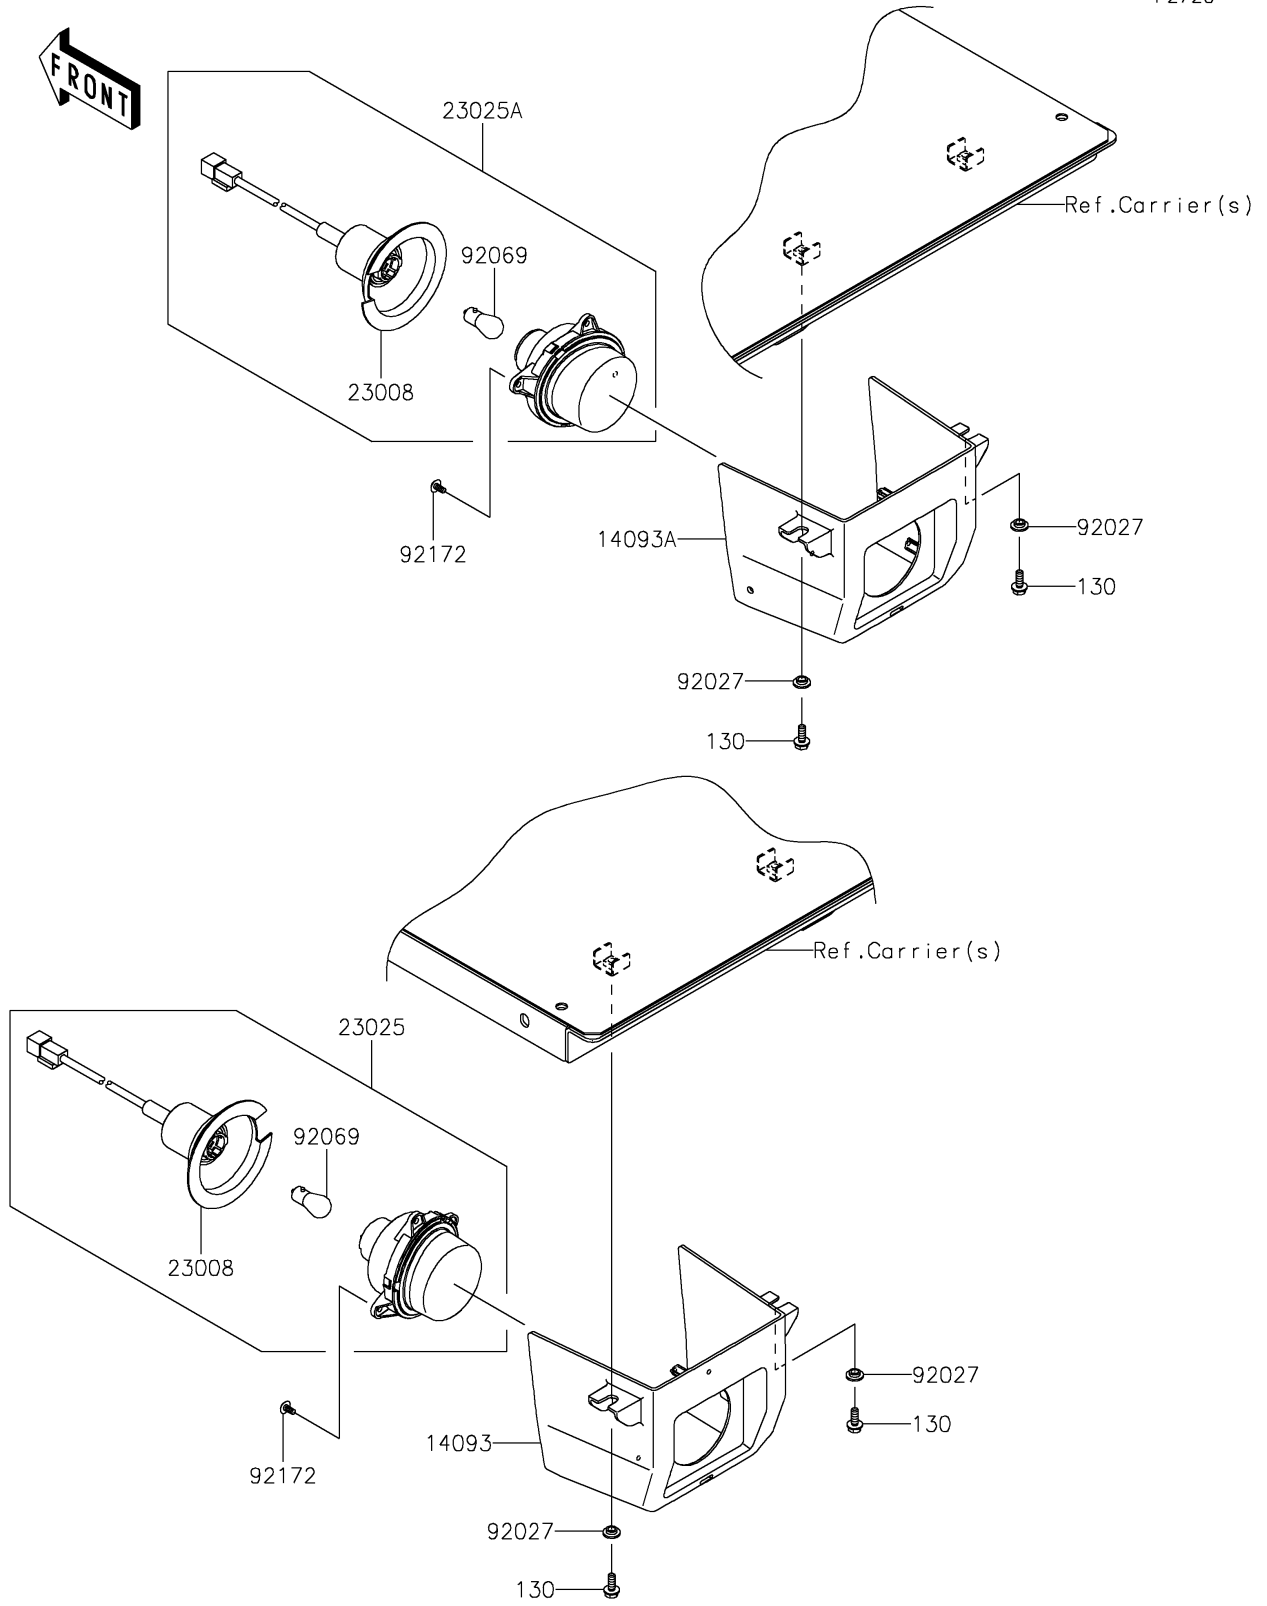

2019 MULE PRO-FXT™ PARTS DIAGRAM

Taillight(s)

F2720

2019 MULE PRO-FXT™ PARTS LIST

Taillight(s)

ITEM NAME	PART NUMBER	QUANTITY
BOLT-FLANGED,6X16 (Ref # 130)	130CA0616	4
COVER,TAIL LAMP,LH (Ref # 14093)	14093-0580	1
COVER,TAIL LAMP,RH (Ref # 14093A)	14093-0581	1
SOCKET-ASSY (Ref # 23008)	23008-0162	2
LAMP-TAIL,LH (Ref # 23025)	23025-0334	1
LAMP-TAIL,RH (Ref # 23025A)	23025-0341	1
COLLAR,L=4.6 (Ref # 92027)	92027-1168	4
BULB,12V 21/5W (Ref # 92069)	92069-0072	2
SCREW,TAPPING,5X10 (Ref # 92172)	92172-0262	6