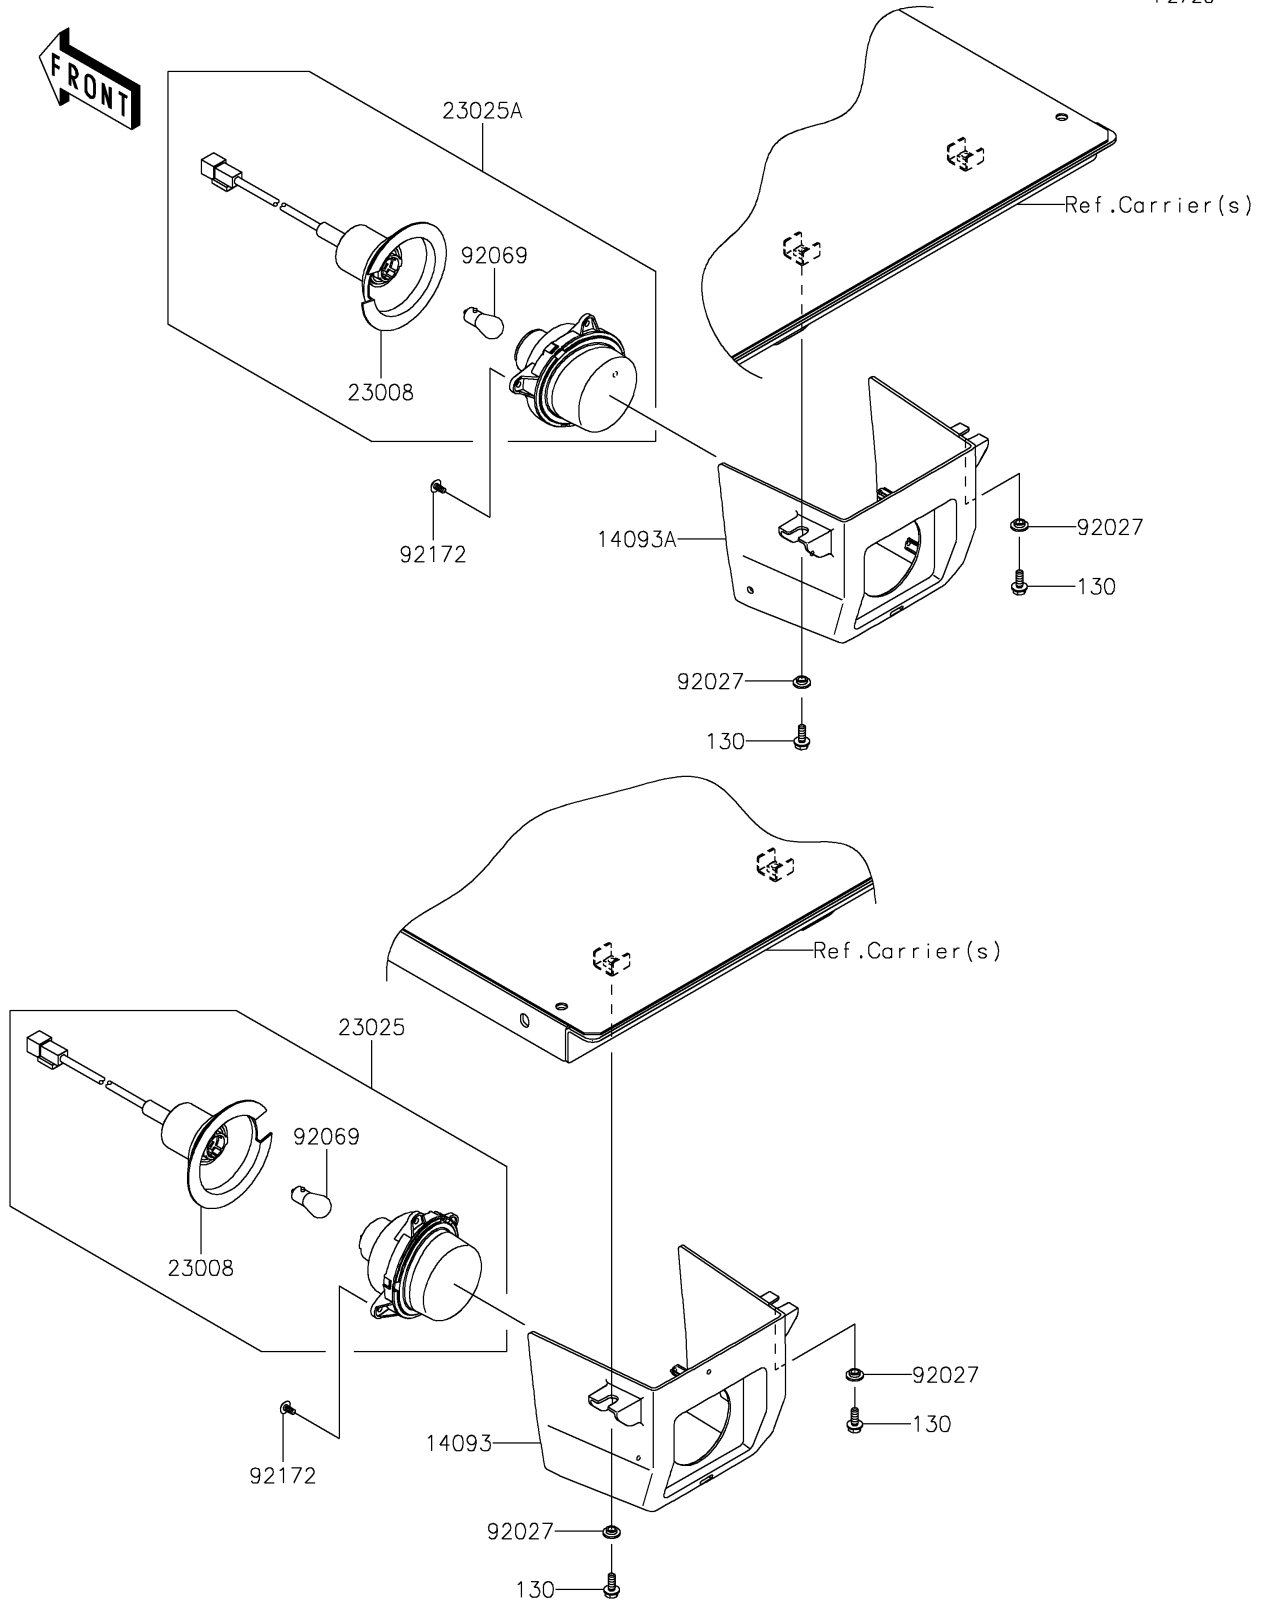

2020 MULE PRO-FXT™ PARTS DIAGRAM

Taillight(s)

F2720

2020 MULE PRO-FXT™ PARTS LIST

Taillight(s)

ITEM NAME	PART NUMBER	QUANTITY
BOLT-FLANGED,6X16 (Ref # 130)	130CA0616	4
COVER,TAIL LAMP,LH (Ref # 14093)	14093-0580	1
COVER,TAIL LAMP,RH (Ref # 14093A)	14093-0581	1
SOCKET-ASSY (Ref # 23008)	23008-0162	2
LAMP-TAIL,LH (Ref # 23025)	23025-0334	1
LAMP-TAIL,RH (Ref # 23025A)	23025-0341	1
COLLAR,L=4.6 (Ref # 92027)	92027-1168	4
BULB,12V 21/5W (Ref # 92069)	92069-0072	2
SCREW,TAPPING,5X10 (Ref # 92172)	92172-0262	6