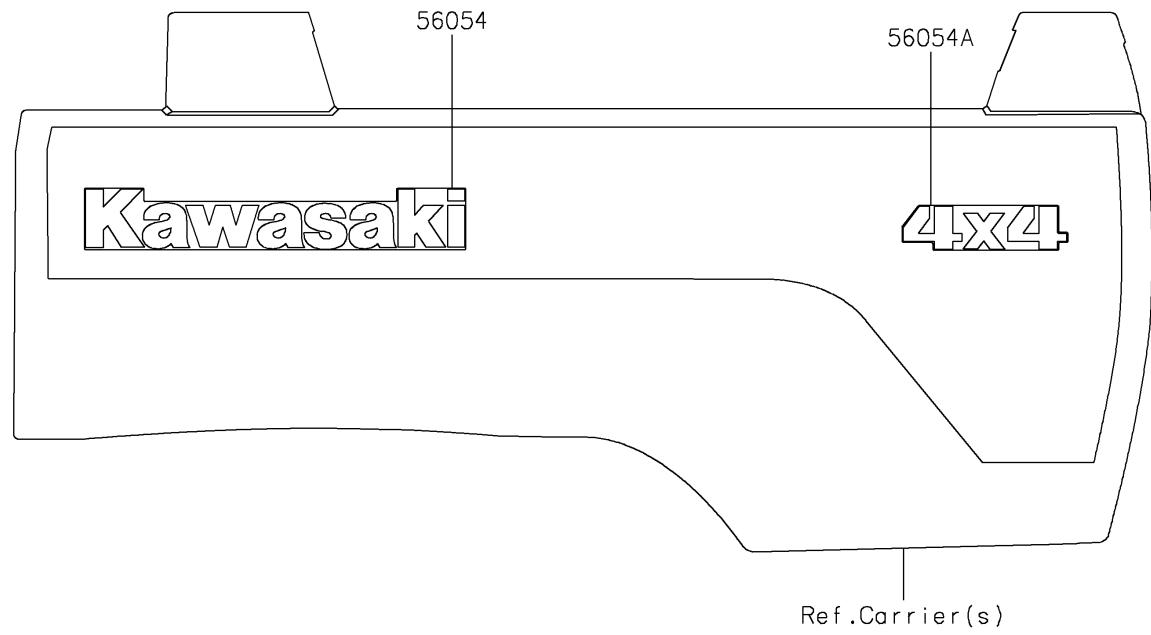

2019 MULE PRO-FXT™ PARTS DIAGRAM

Decals

F2861

2019 MULE PRO-FXT™ PARTS LIST

Decals

ITEM NAME	PART NUMBER	QUANTITY
MARK,CARRIER,KAWASAKI (Ref # 56054)	56054-1530	2
MARK,SIDE PLATE,4X4 (Ref # 56054A)	56054-1809	2
MARK,FR FENDER,MULE PRO-FXT (Ref # 56054B)	56054-1830	2