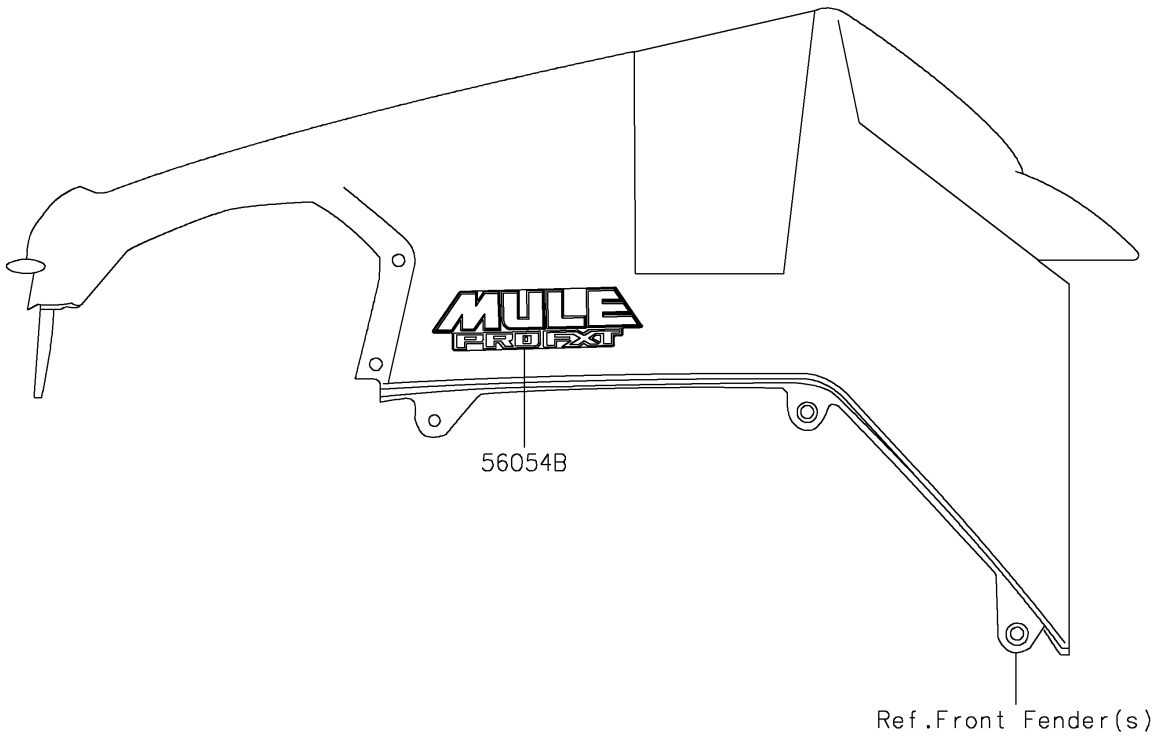

2019 MULE PRO-FXT™ PARTS DIAGRAM

Decals

F2861

2019 MULE PRO-FXT™ PARTS LIST

Decals

ITEM NAME	PART NUMBER	QUANTITY
MARK,CARRIER,KAWASAKI (Ref # 56054)	56054-1530	2
MARK,SIDE PLATE,4X4 (Ref # 56054A)	56054-1809	2
MARK,FR FENDER,MULE PRO-FXT (Ref # 56054B)	56054-1830	2