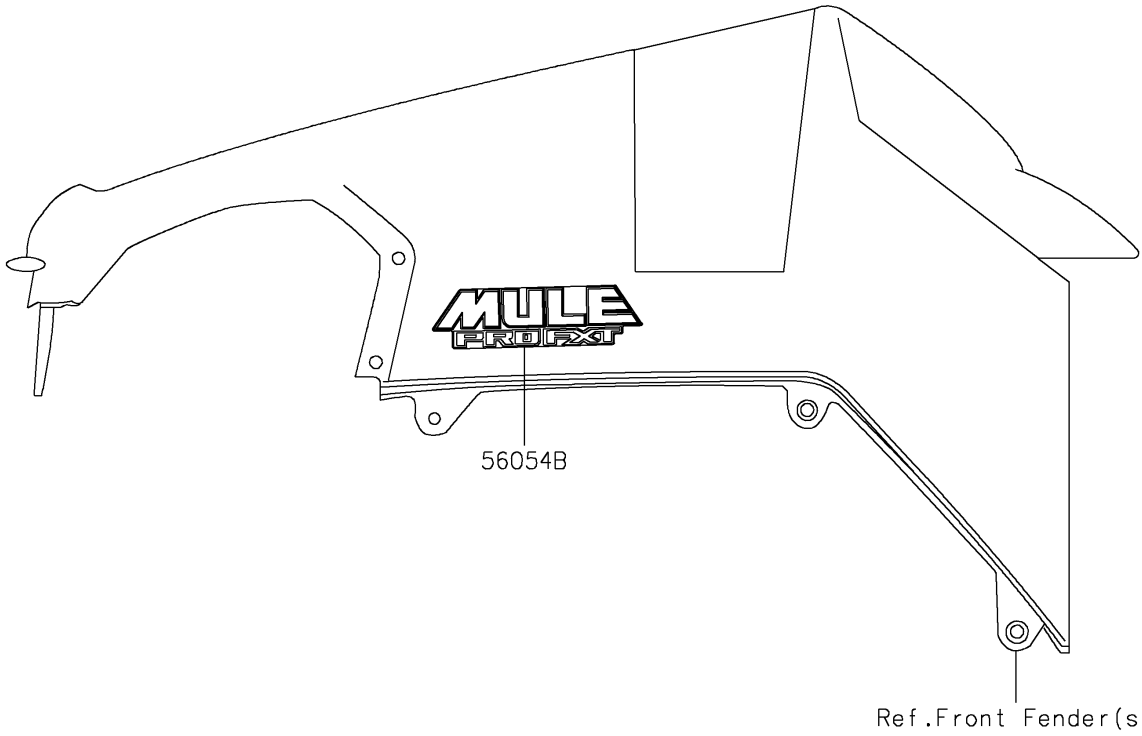

2019 MULE PRO-FXT™ PARTS DIAGRAM

Decals

F2861

2019 MULE PRO-FXT™ PARTS LIST

Decals

ITEM NAME	PART NUMBER	QUANTITY
MARK,CARRIER,KAWASAKI (Ref # 56054)	56054-1530	2
MARK,SIDE PLATE,4X4 (Ref # 56054A)	56054-1809	2
MARK,FR FENDER,MULE PRO-FXT (Ref # 56054B)	56054-1830	2