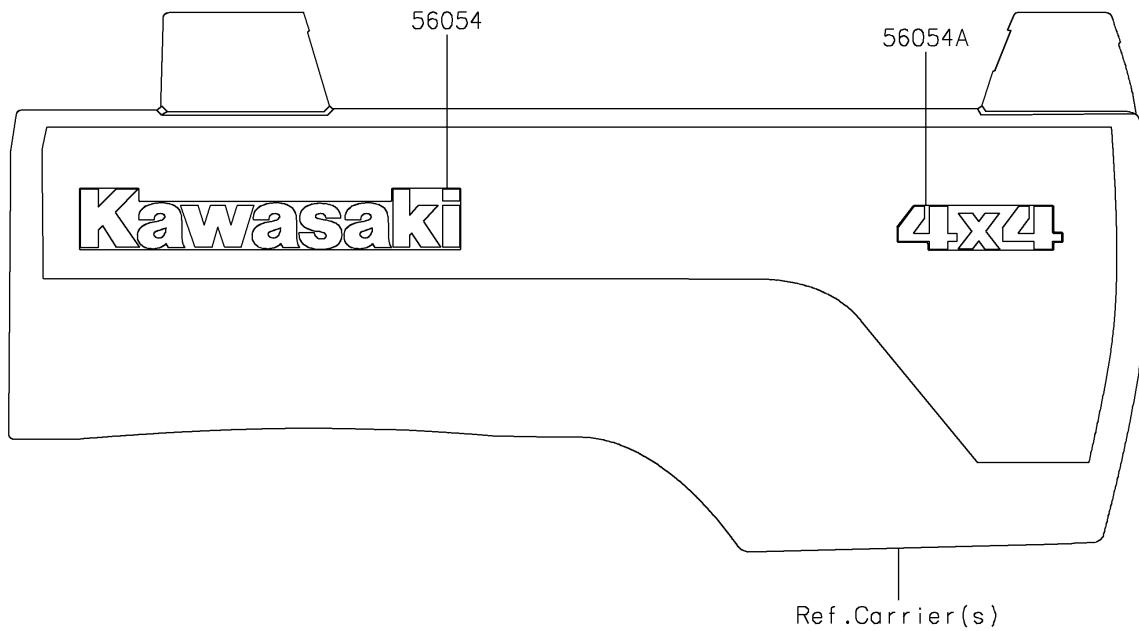

2019 MULE PRO-FXT™ PARTS DIAGRAM

Decals

F2861

2019 MULE PRO-FXT™ PARTS LIST

Decals

ITEM NAME	PART NUMBER	QUANTITY
MARK,CARRIER,KAWASAKI (Ref # 56054)	56054-1530	2
MARK,SIDE PLATE,4X4 (Ref # 56054A)	56054-1809	2
MARK,FR FENDER,MULE PRO-FXT (Ref # 56054B)	56054-1830	2