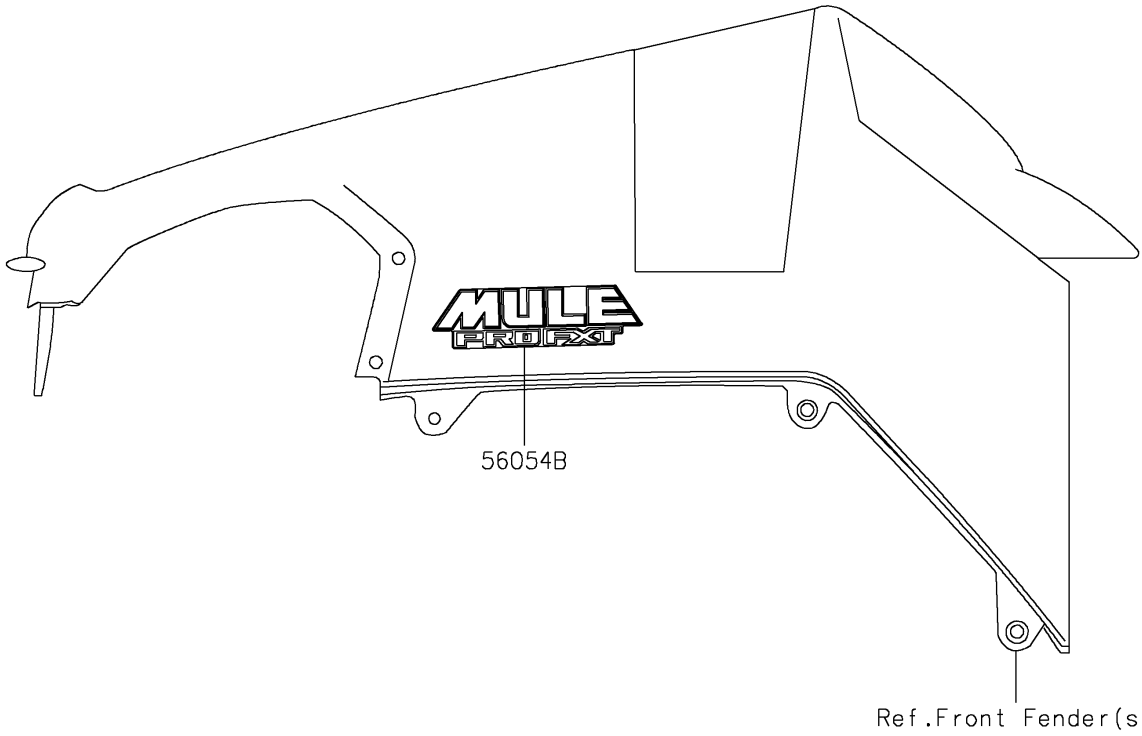

2020 MULE PRO-FXT™ PARTS DIAGRAM

Decals

F2861

2020 MULE PRO-FXT™ PARTS LIST

Decals

ITEM NAME	PART NUMBER	QUANTITY
MARK,CARRIER,KAWASAKI (Ref # 56054)	56054-1530	2
MARK,SIDE PLATE,4X4 (Ref # 56054A)	56054-1809	2
MARK,FR FENDER,MULE PRO-FXT (Ref # 56054B)	56054-1830	2