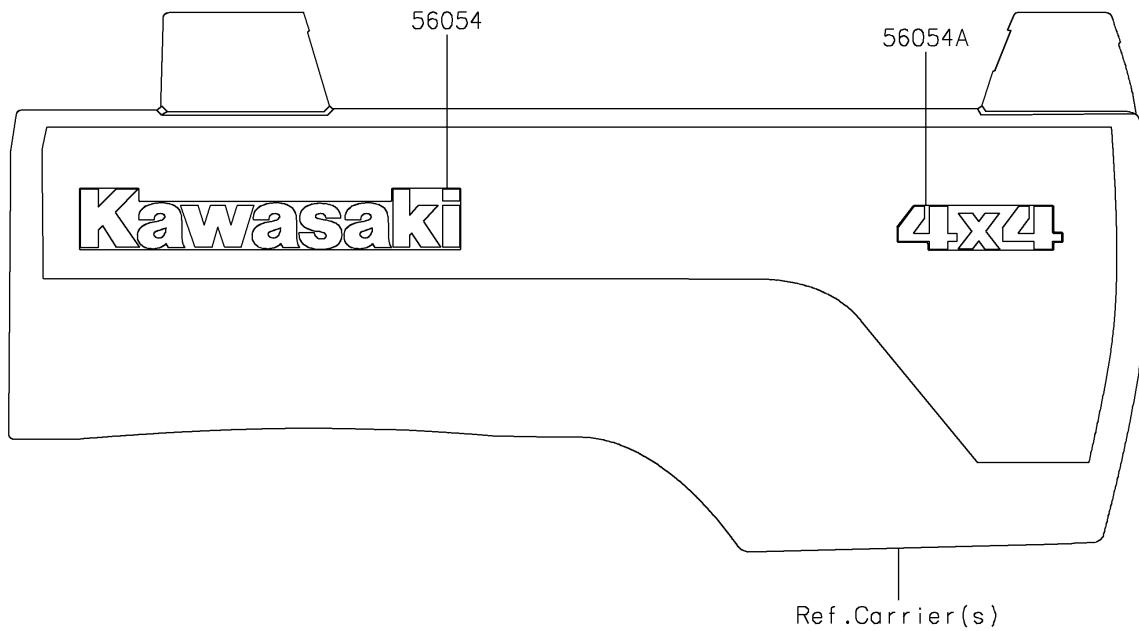

2020 MULE PRO-FXT™ PARTS DIAGRAM

Decals

F2861

2020 MULE PRO-FXT™ PARTS LIST

Decals

ITEM NAME	PART NUMBER	QUANTITY
MARK,CARRIER,KAWASAKI (Ref # 56054)	56054-1530	2
MARK,SIDE PLATE,4X4 (Ref # 56054A)	56054-1809	2
MARK,FR FENDER,MULE PRO-FXT (Ref # 56054B)	56054-1830	2