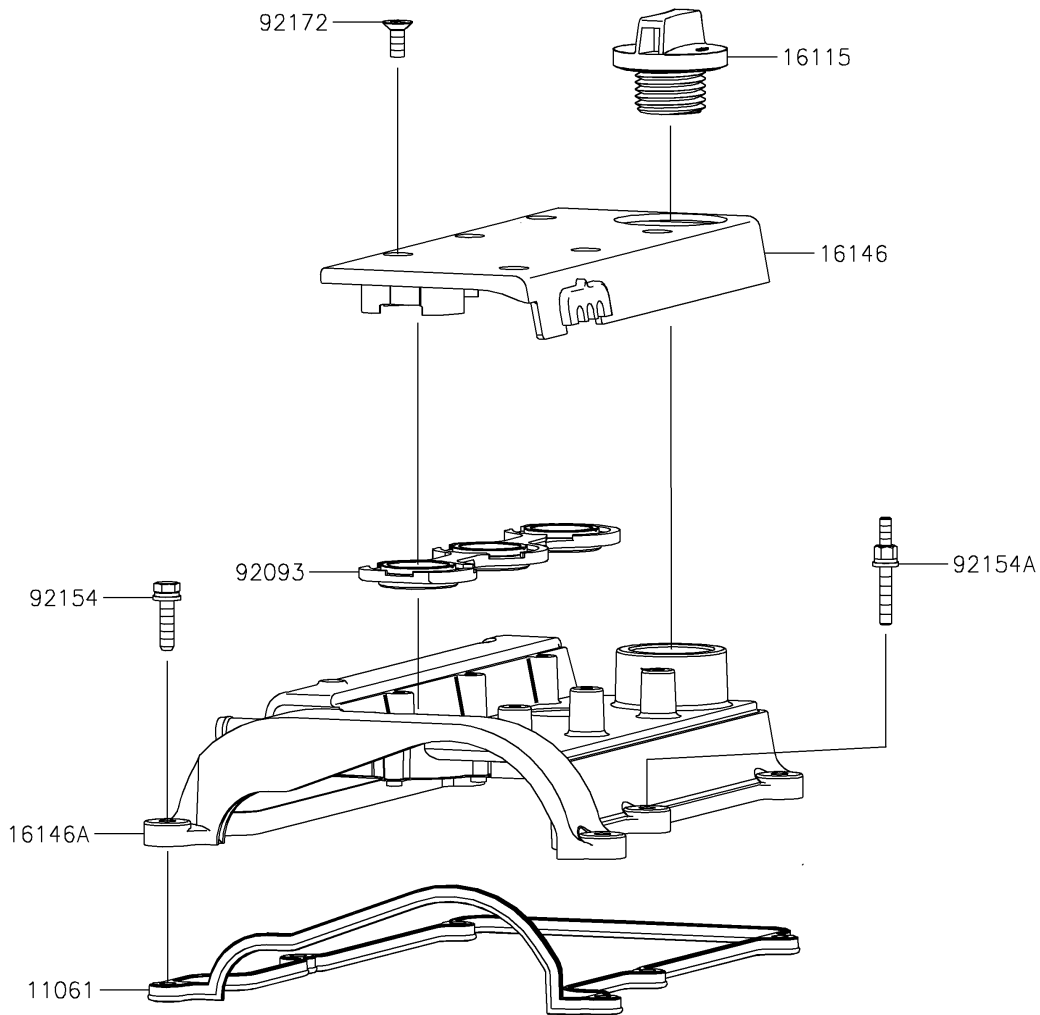

# 2019 MULE PRO-FXT™ EPS PARTS DIAGRAM

Cylinder Head Cover

E1112

# 2019 MULE PRO-FXT™ EPS PARTS LIST

Cylinder Head Cover

ITEM NAME	PART NUMBER	QUANTITY
-----------	-------------	----------