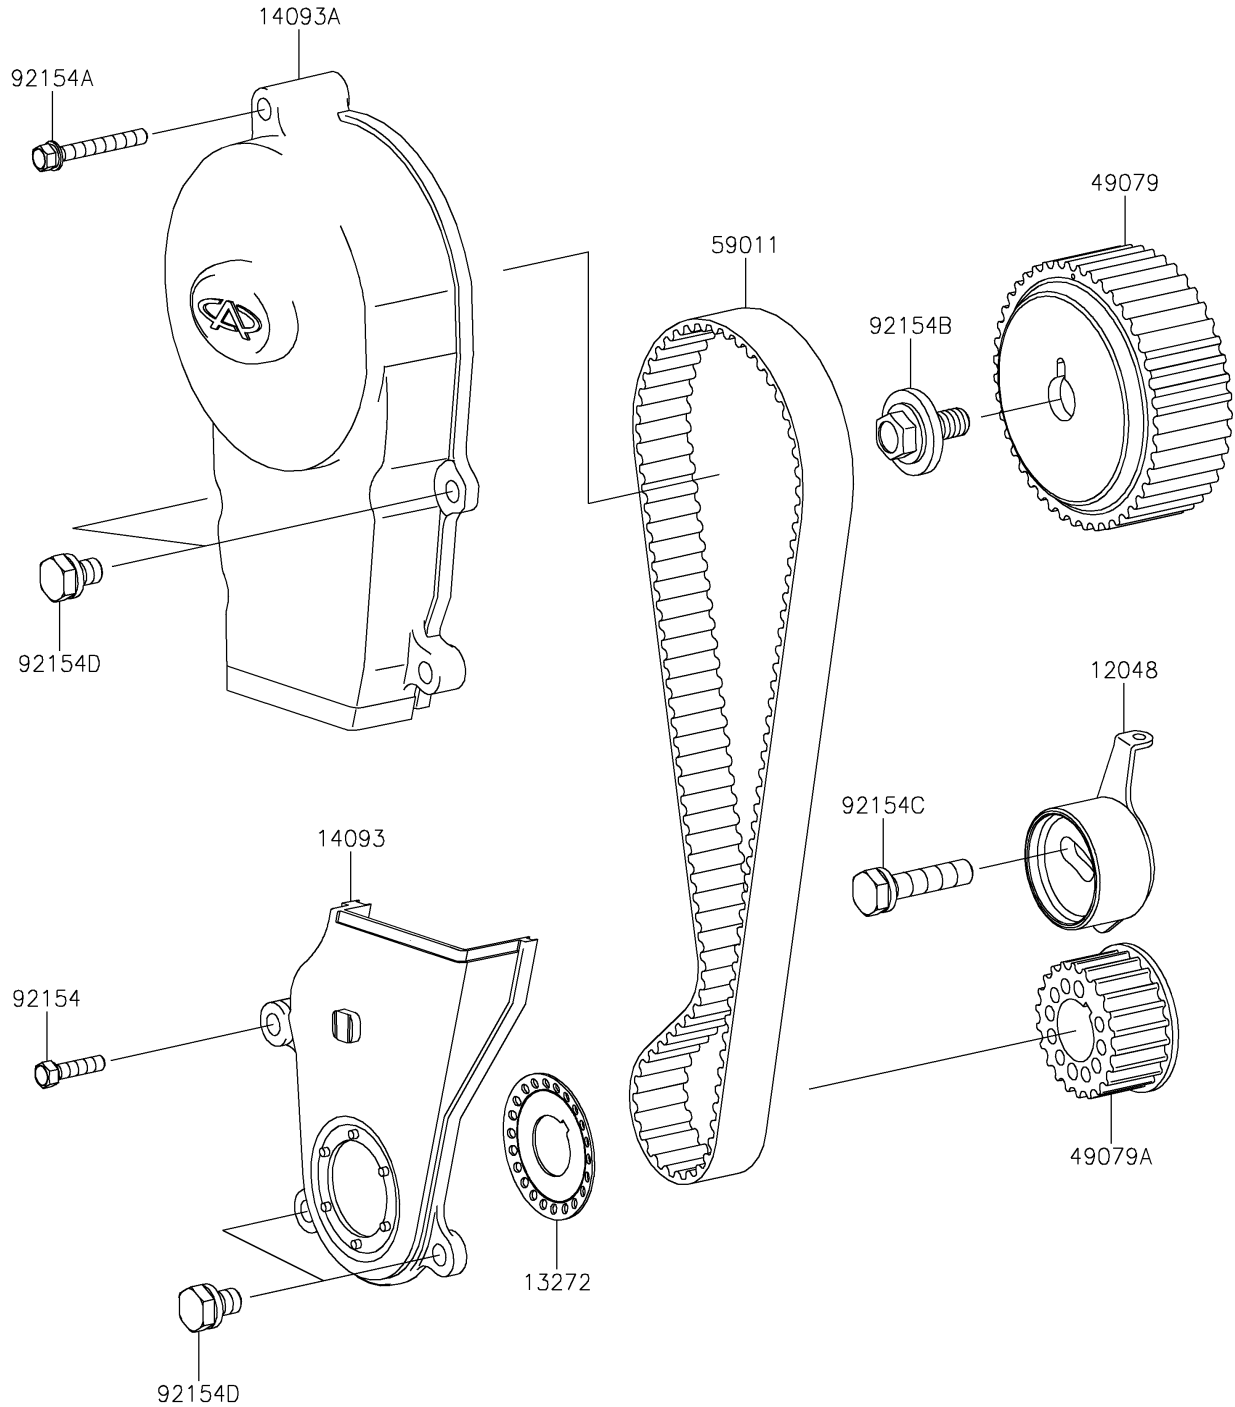

# 2019 MULE PRO-FXT™ EPS PARTS DIAGRAM

Timing Belt

E1215

# 2019 MULE PRO-FXT™ EPS PARTS LIST

Timing Belt

ITEM NAME	PART NUMBER	QUANTITY
-----------	-------------	----------