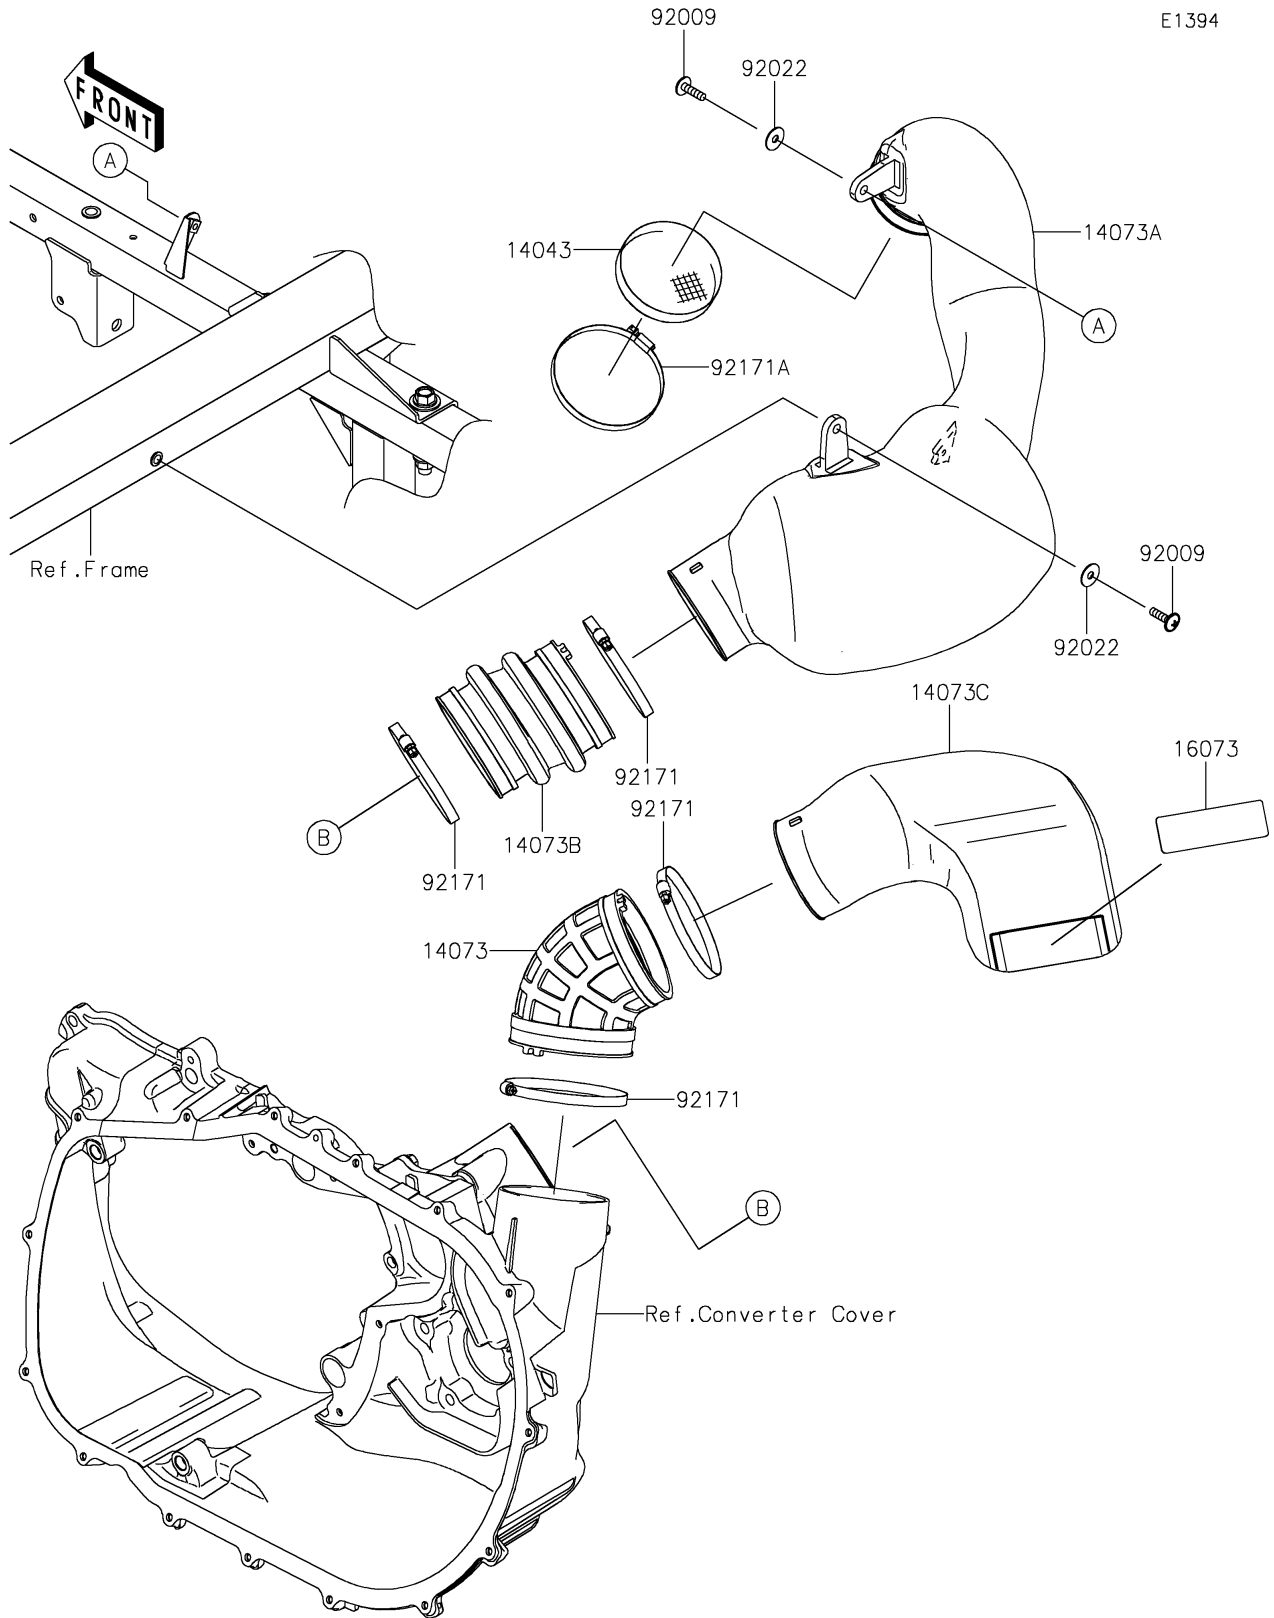

# 2019 MULE PRO-FXT™ EPS PARTS DIAGRAM

## Air Cleaner-Belt Converter

E1394

# 2019 MULE PRO-FXT™ EPS PARTS LIST

Air Cleaner-Belt Converter

ITEM NAME	PART NUMBER	QUANTITY
-----------	-------------	----------