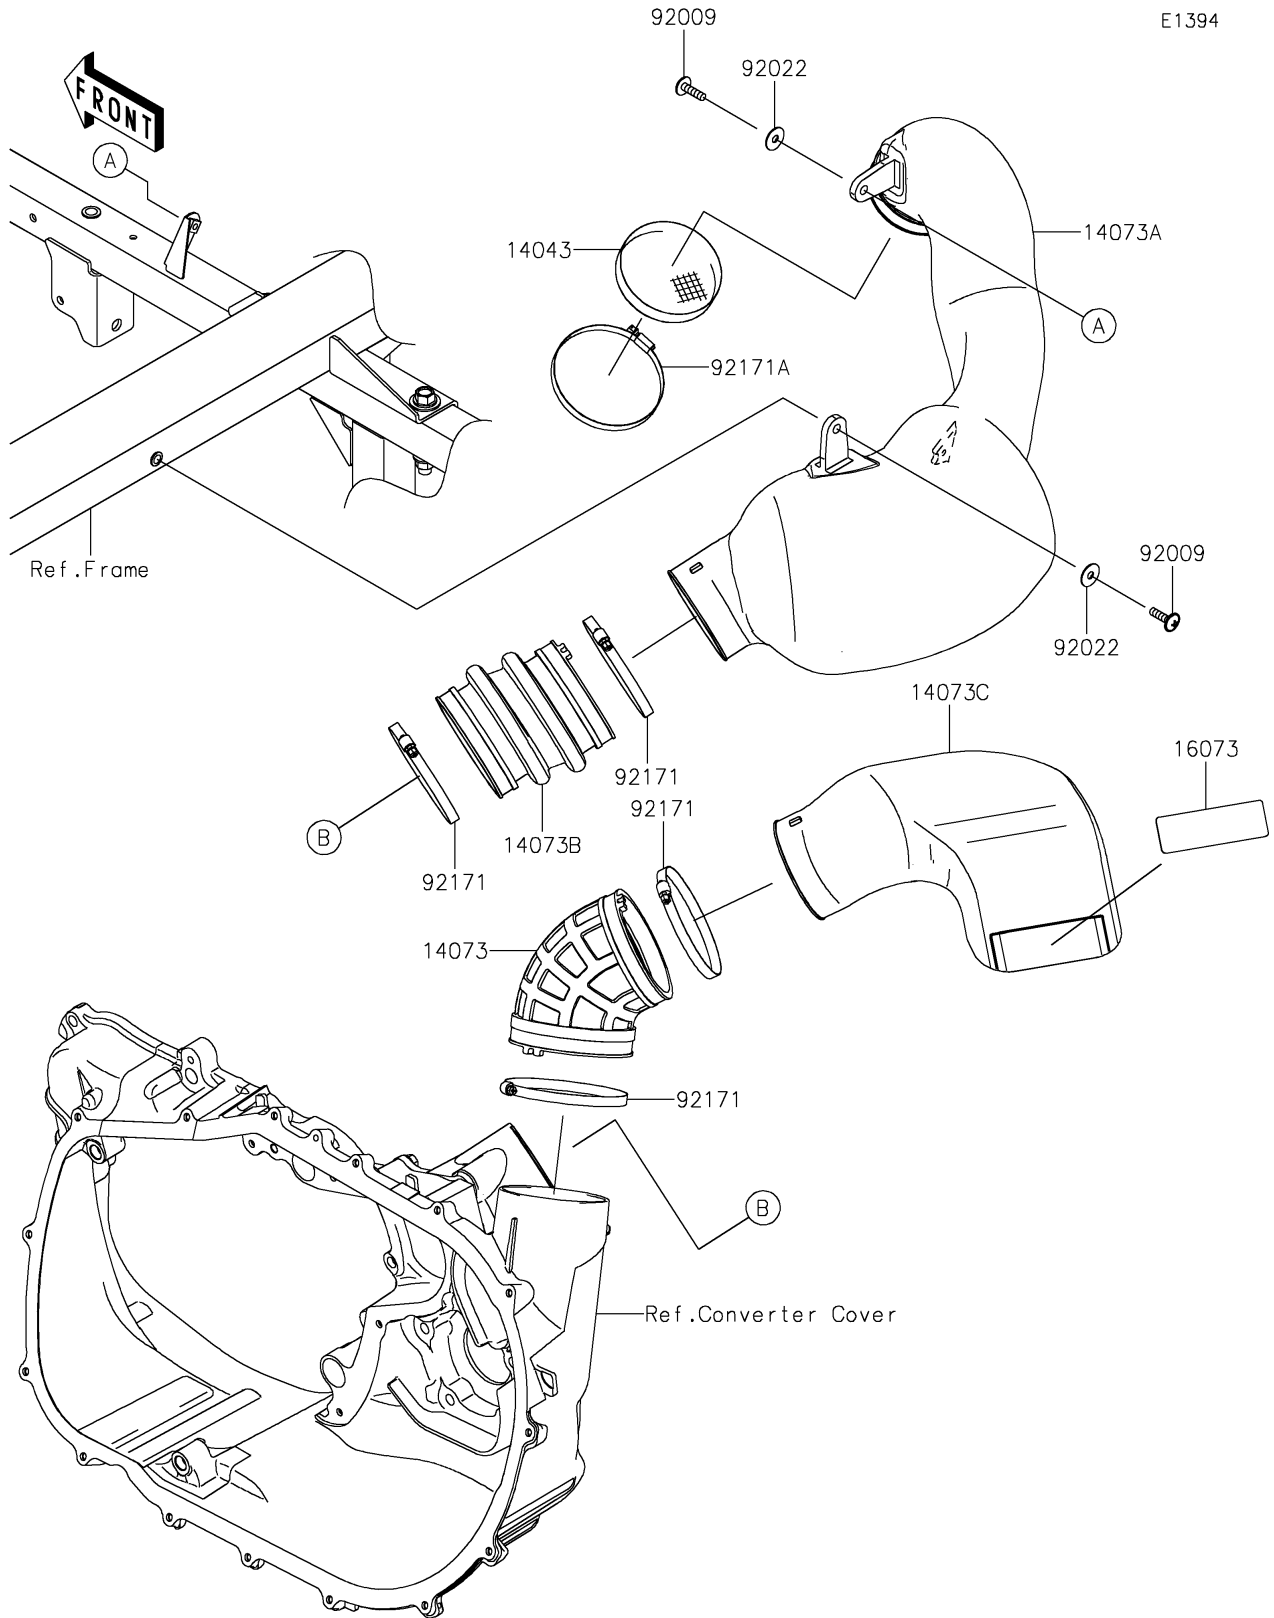

2020 MULE PRO-FXT™ EPS PARTS DIAGRAM

Air Cleaner-Belt Converter

E1394

2020 MULE PRO-FXT™ EPS PARTS LIST

Air Cleaner-Belt Converter

ITEM NAME	PART NUMBER	QUANTITY
FILTER (Ref # 14043)	14043-0013	1
DUCT,EXHAUST (Ref # 14073)	14073-0788	1
DUCT,INTAKE (Ref # 14073A)	14073-0789	1
DUCT,INTAKE (Ref # 14073B)	14073-0790	1
DUCT,EXHAUST (Ref # 14073C)	14073-0793	1
INSULATOR (Ref # 16073)	16073-0826	1
SCREW,6X22 (Ref # 92009)	92009-1441	2
WASHER,PLAIN,6.5X20X1 (Ref # 92022)	92022-165	2
CLAMP (Ref # 92171)	92171-1383	4
CLAMP (Ref # 92171A)	92171-3716	1