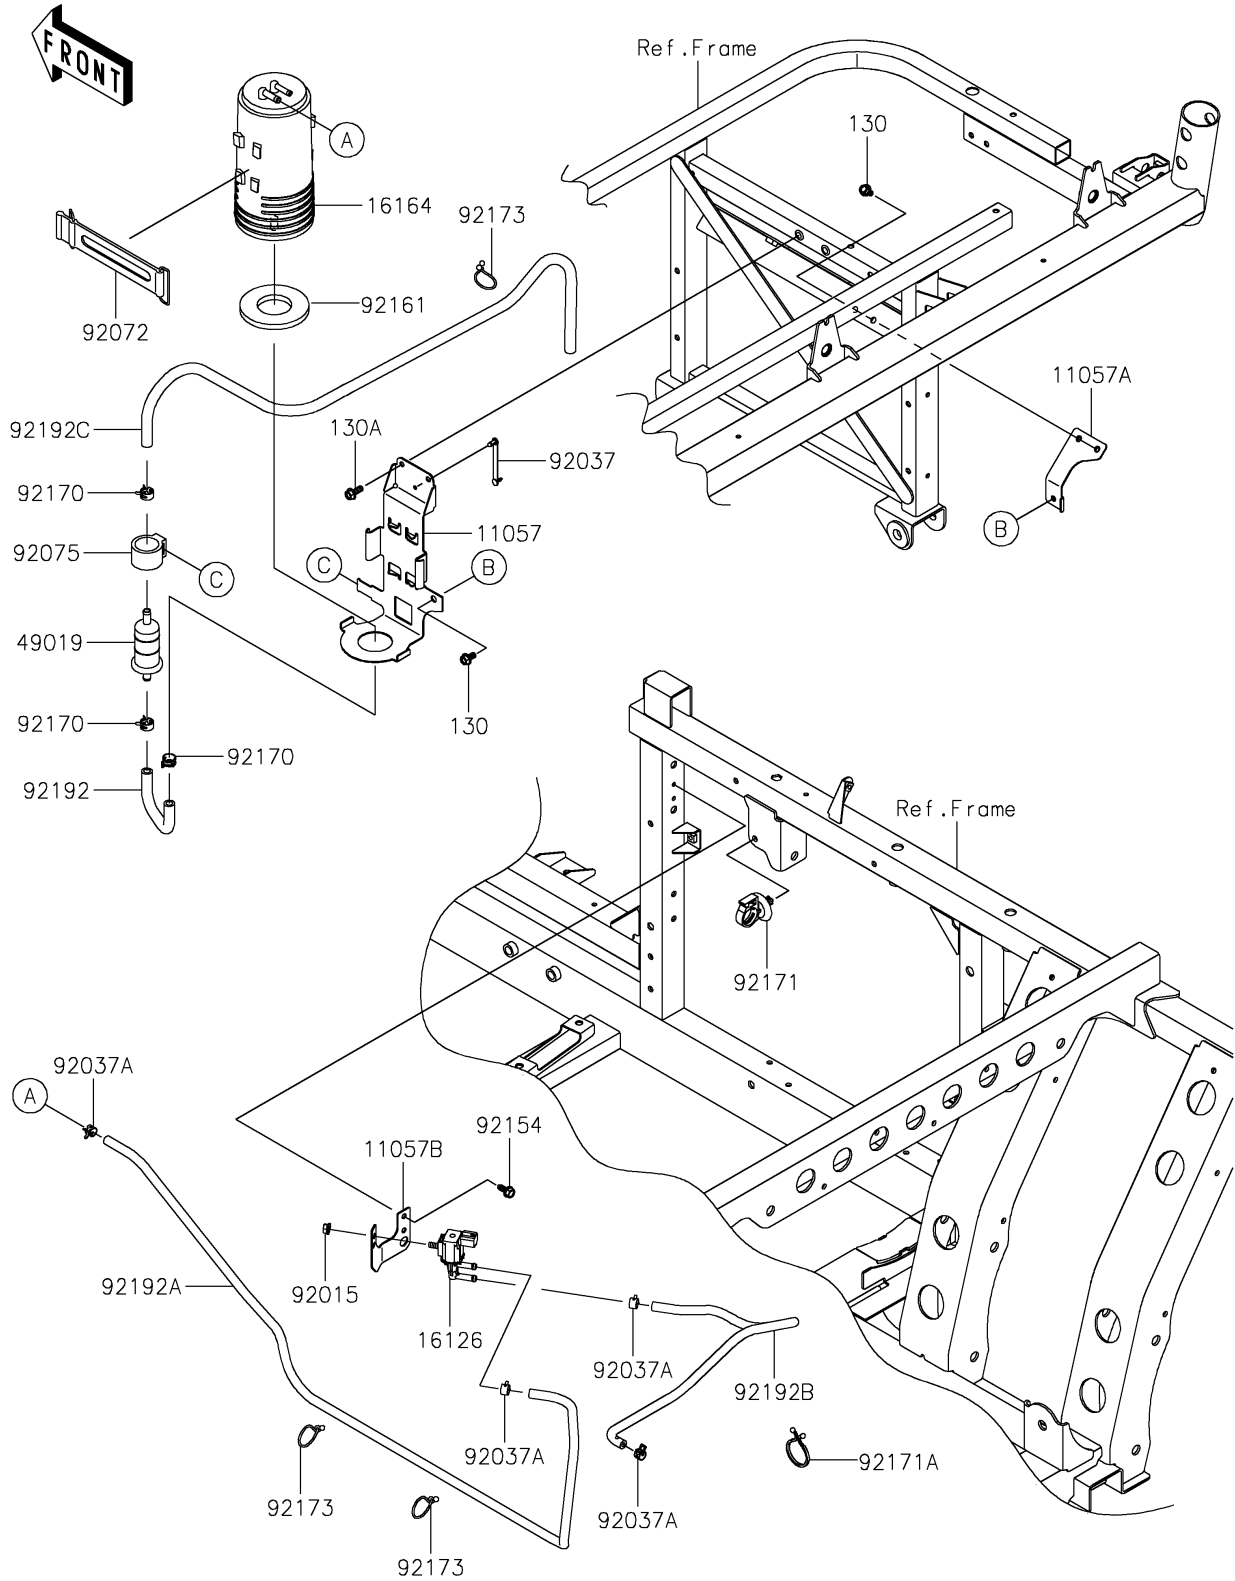

2019 MULE PRO-FXT™ EPS PARTS DIAGRAM

Fuel Evaporative System(BJF/BKF)(CA)

E1650

2019 MULE PRO-FXT™ EPS PARTS LIST

Fuel Evaporative System(BJF/BKF)(CA)

ITEM NAME	PART NUMBER	QUANTITY
-----------	-------------	----------