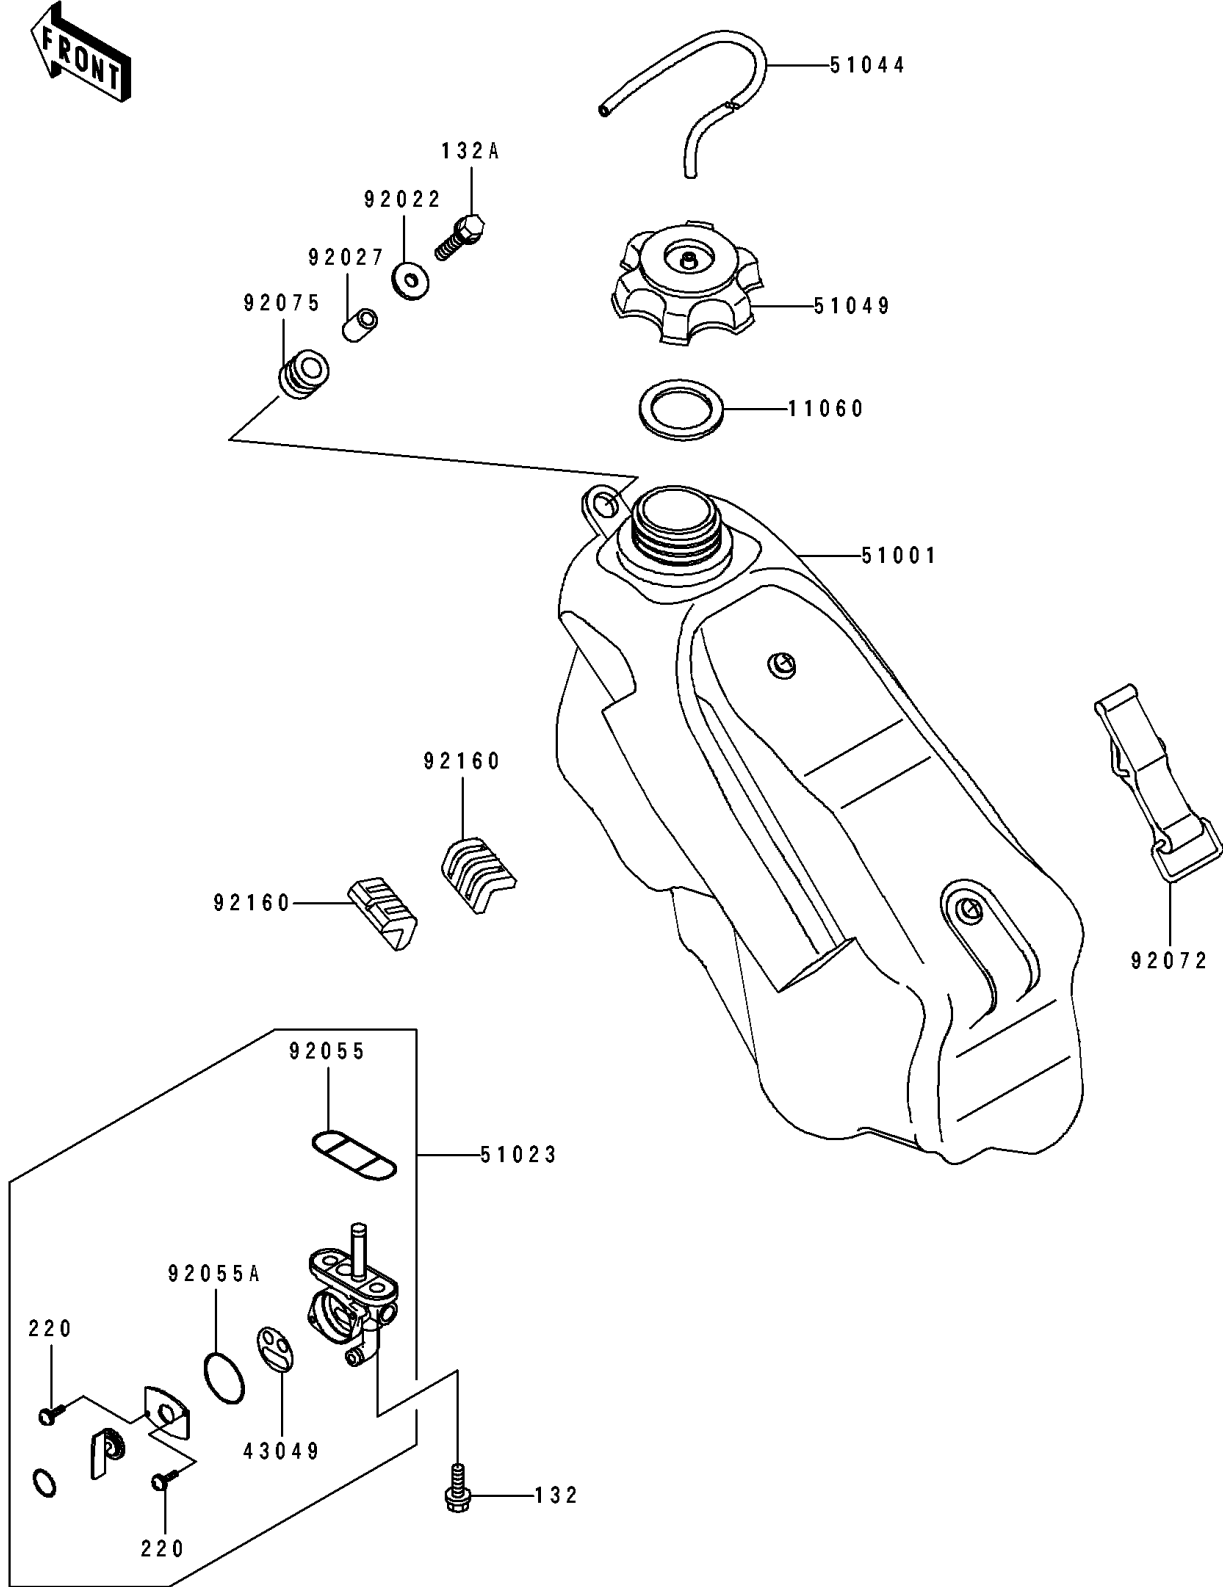

1997 KX125 PARTS DIAGRAM

Fuel Tank

F 2 4 1 0

1997 KX125 PARTS LIST

Fuel Tank

ITEM NAME	PART NUMBER	QUANTITY
BOLT-FLANGED-SMALL (Ref # 132)	132G0612	2
BOLT-FLANGED-SMALL (Ref # 132A)	132G0625	1
SCREW-PAN-CROS (Ref # 220)	220B0308	2
GASKET,FUEL TANK CAP (Ref # 11060)	11060-1340	1
PACKING,TAP VALVE (Ref # 43049)	43049-1066	1
TANK-COMP-FUEL,F.BLACK (Ref # 51001)	51001-1489-6Z	1
TAP-ASSY,FUEL (Ref # 51023)	51023-1182	1
TUBE-ASSY (Ref # 51044)	51044-1185	1
CAP-TANK,FUEL (Ref # 51049)	51049-1108	1
WASHER,6.5X24X2 (Ref # 92022)	92022-1690	1
COLLAR,6.8X10X14 (Ref # 92027)	92027-1966	1
RING-O,FUEL TAP PACKING (Ref # 92055)	92055-1112	1
RING-O,TAP LEVER (Ref # 92055A)	92055-1419	1
BAND,FUEL TANK (Ref # 92072)	92072-1229	1
DAMPER (Ref # 92075)	92075-1787	1
DAMPER,FUEL TANK (Ref # 92160)	92160-1328	2