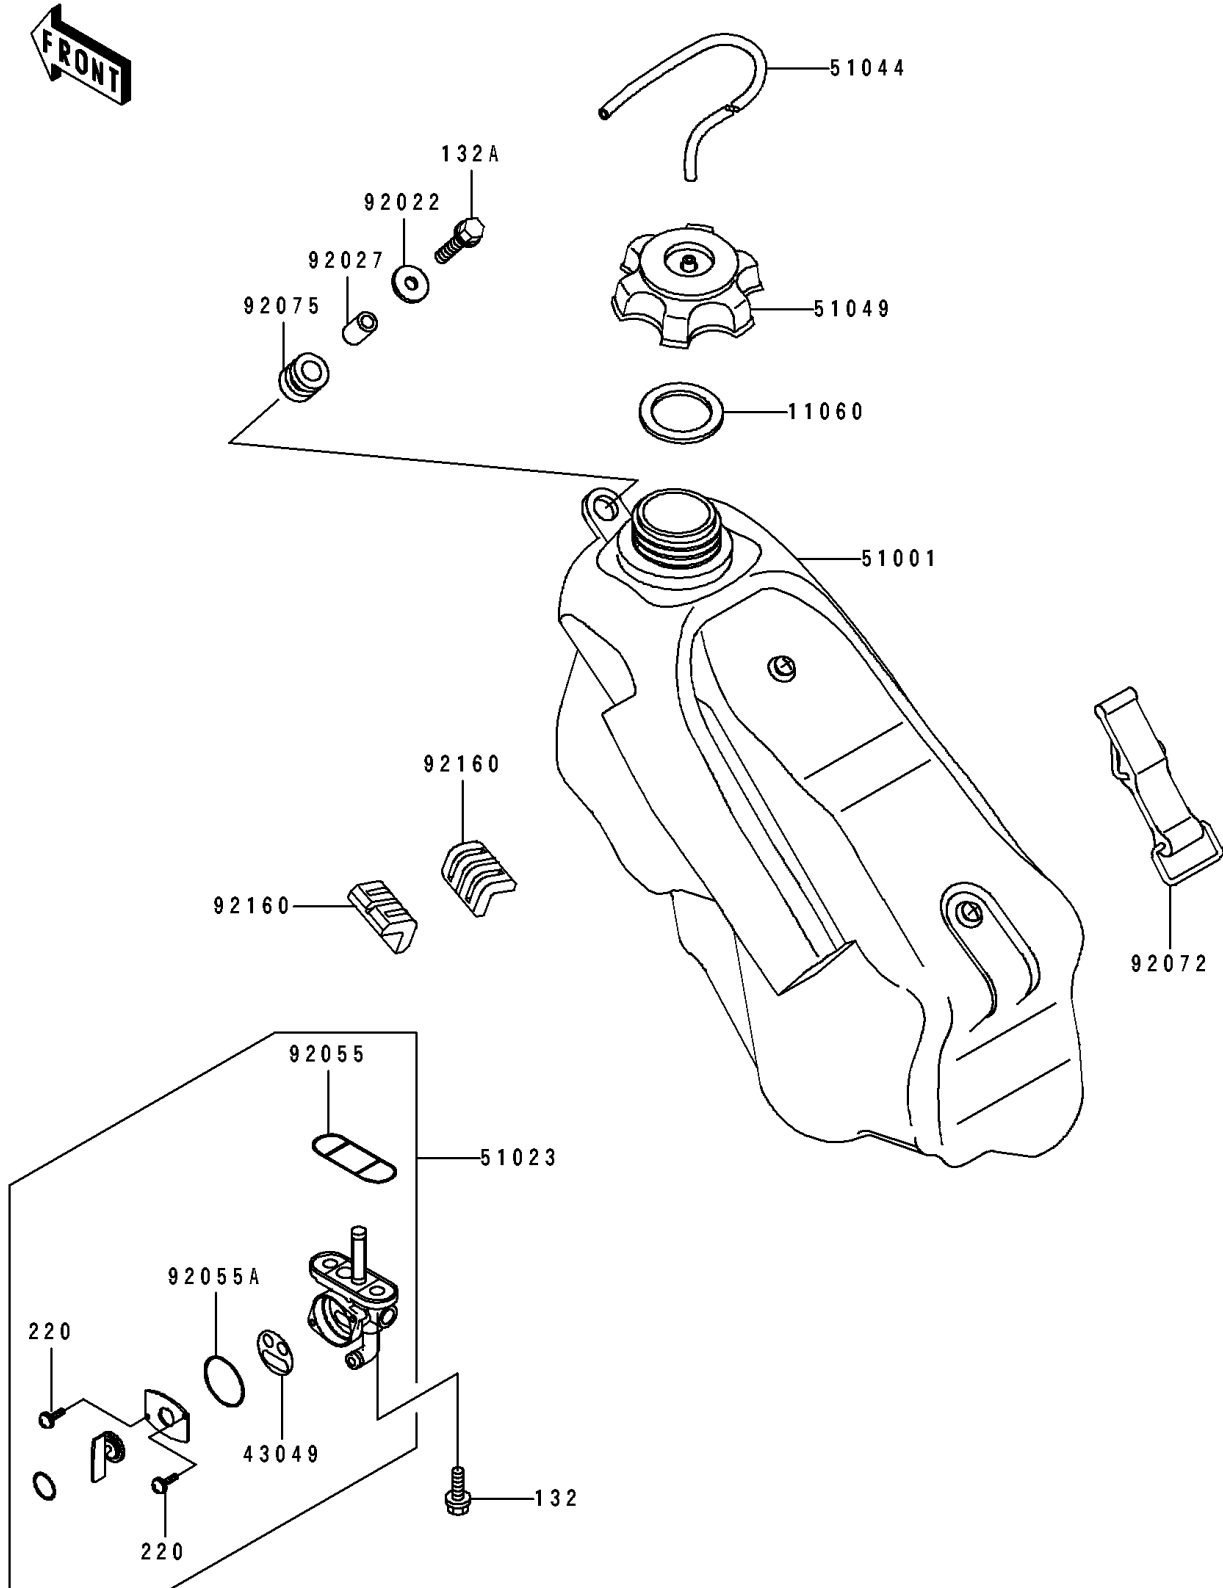

1997 KX125 PARTS DIAGRAM

Fuel Tank

F 2 4 1 0

1997 KX125 PARTS LIST

Fuel Tank

ITEM NAME	PART NUMBER	QUANTITY
BOLT-FLANGED-SMALL (Ref # 132)	132G0612	2
BOLT-FLANGED-SMALL (Ref # 132A)	132G0625	1
SCREW-PAN-CROS (Ref # 220)	220B0308	2
GASKET,FUEL TANK CAP (Ref # 11060)	11060-1340	1
PACKING,TAP VALVE (Ref # 43049)	43049-1066	1
TANK-COMP-FUEL,F.BLACK (Ref # 51001)	51001-1489-6Z	1
TAP-ASSY,FUEL (Ref # 51023)	51023-1182	1
TUBE-ASSY (Ref # 51044)	51044-1185	1
CAP-TANK,FUEL (Ref # 51049)	51049-1108	1
WASHER,6.5X24X2 (Ref # 92022)	92022-1690	1
COLLAR,6.8X10X14 (Ref # 92027)	92027-1966	1
RING-O,FUEL TAP PACKING (Ref # 92055)	92055-1112	1
RING-O,TAP LEVER (Ref # 92055A)	92055-1419	1
BAND,FUEL TANK (Ref # 92072)	92072-1229	1
DAMPER (Ref # 92075)	92075-1787	1
DAMPER,FUEL TANK (Ref # 92160)	92160-1328	2