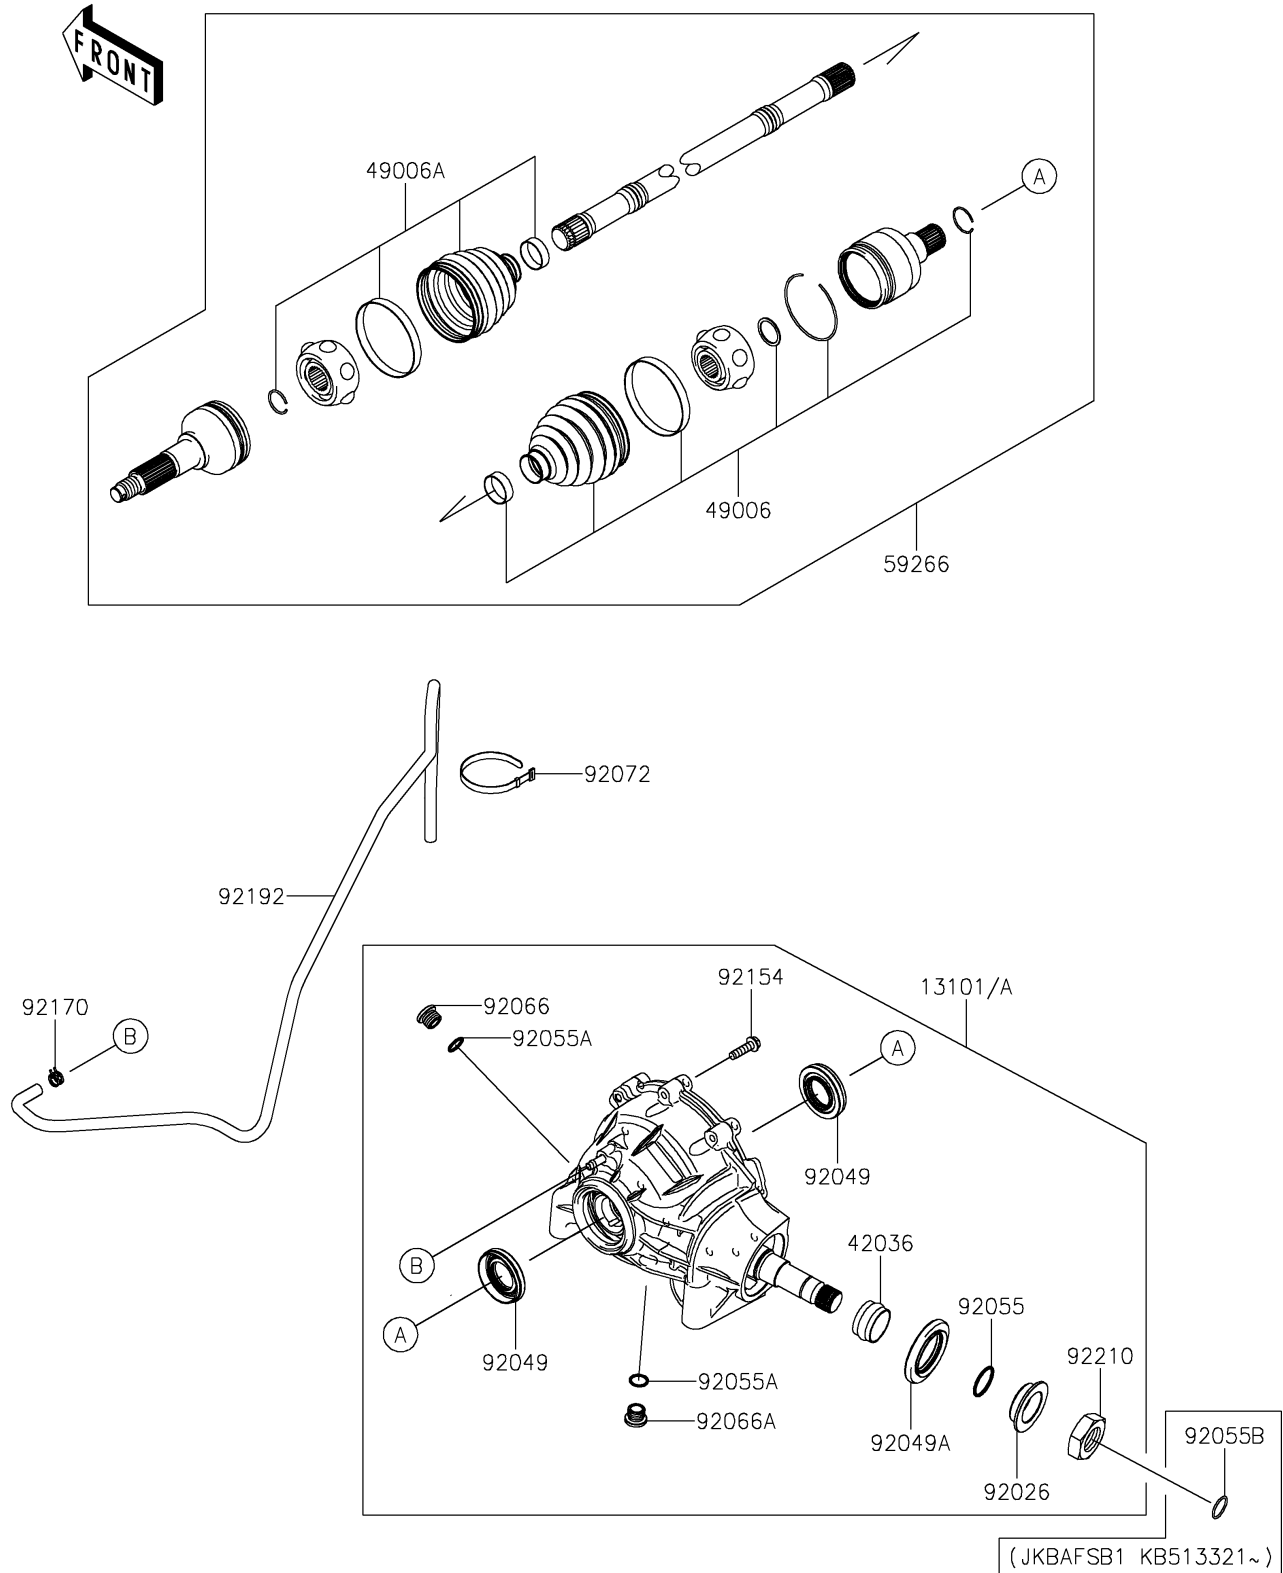

# 2019 MULE PRO-FXT™ EPS PARTS DIAGRAM

Drive Shaft-Front

E3136

# 2019 MULE PRO-FXT™ EPS PARTS LIST

Drive Shaft-Front

ITEM NAME	PART NUMBER	QUANTITY
-----------	-------------	----------