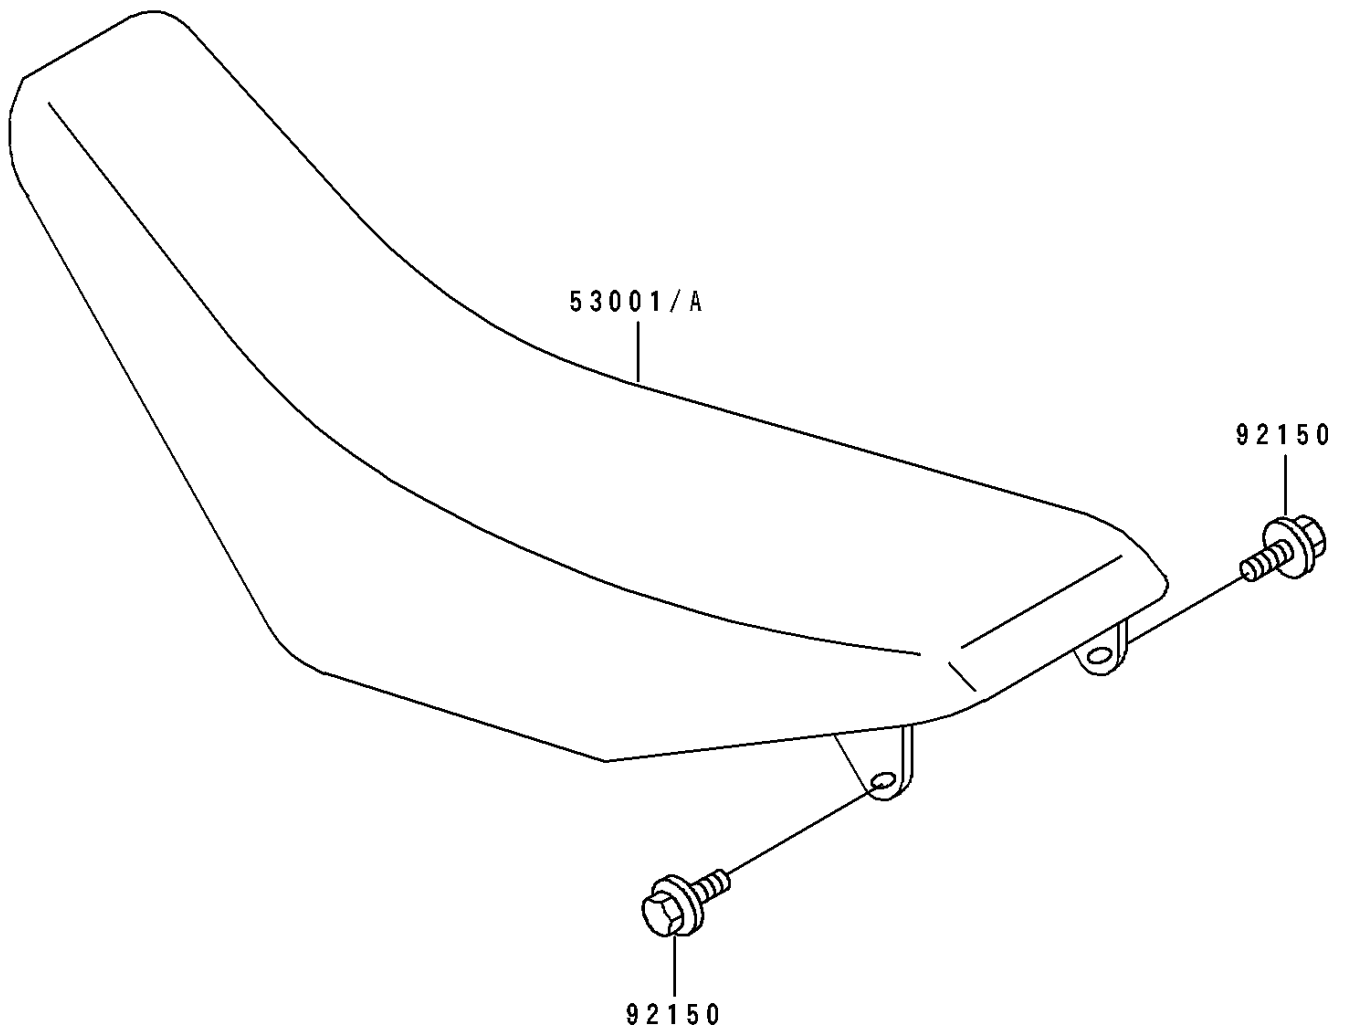

1997 KX125 PARTS DIAGRAM

Seat

F 2 5 1 0

1997 KX125 PARTS LIST

Seat

ITEM NAME	PART NUMBER	QUANTITY
SEAT-ASSY,LOW HEIGHT,VIOLET (Ref # 53001)	53001-1814-LW	1
SEAT-ASSY,HIGH HEIGHT,VIOLET (Ref # 53001A)	53001-1815-LW	1
BOLT,6X20 (Ref # 92150)	92150-1339	2