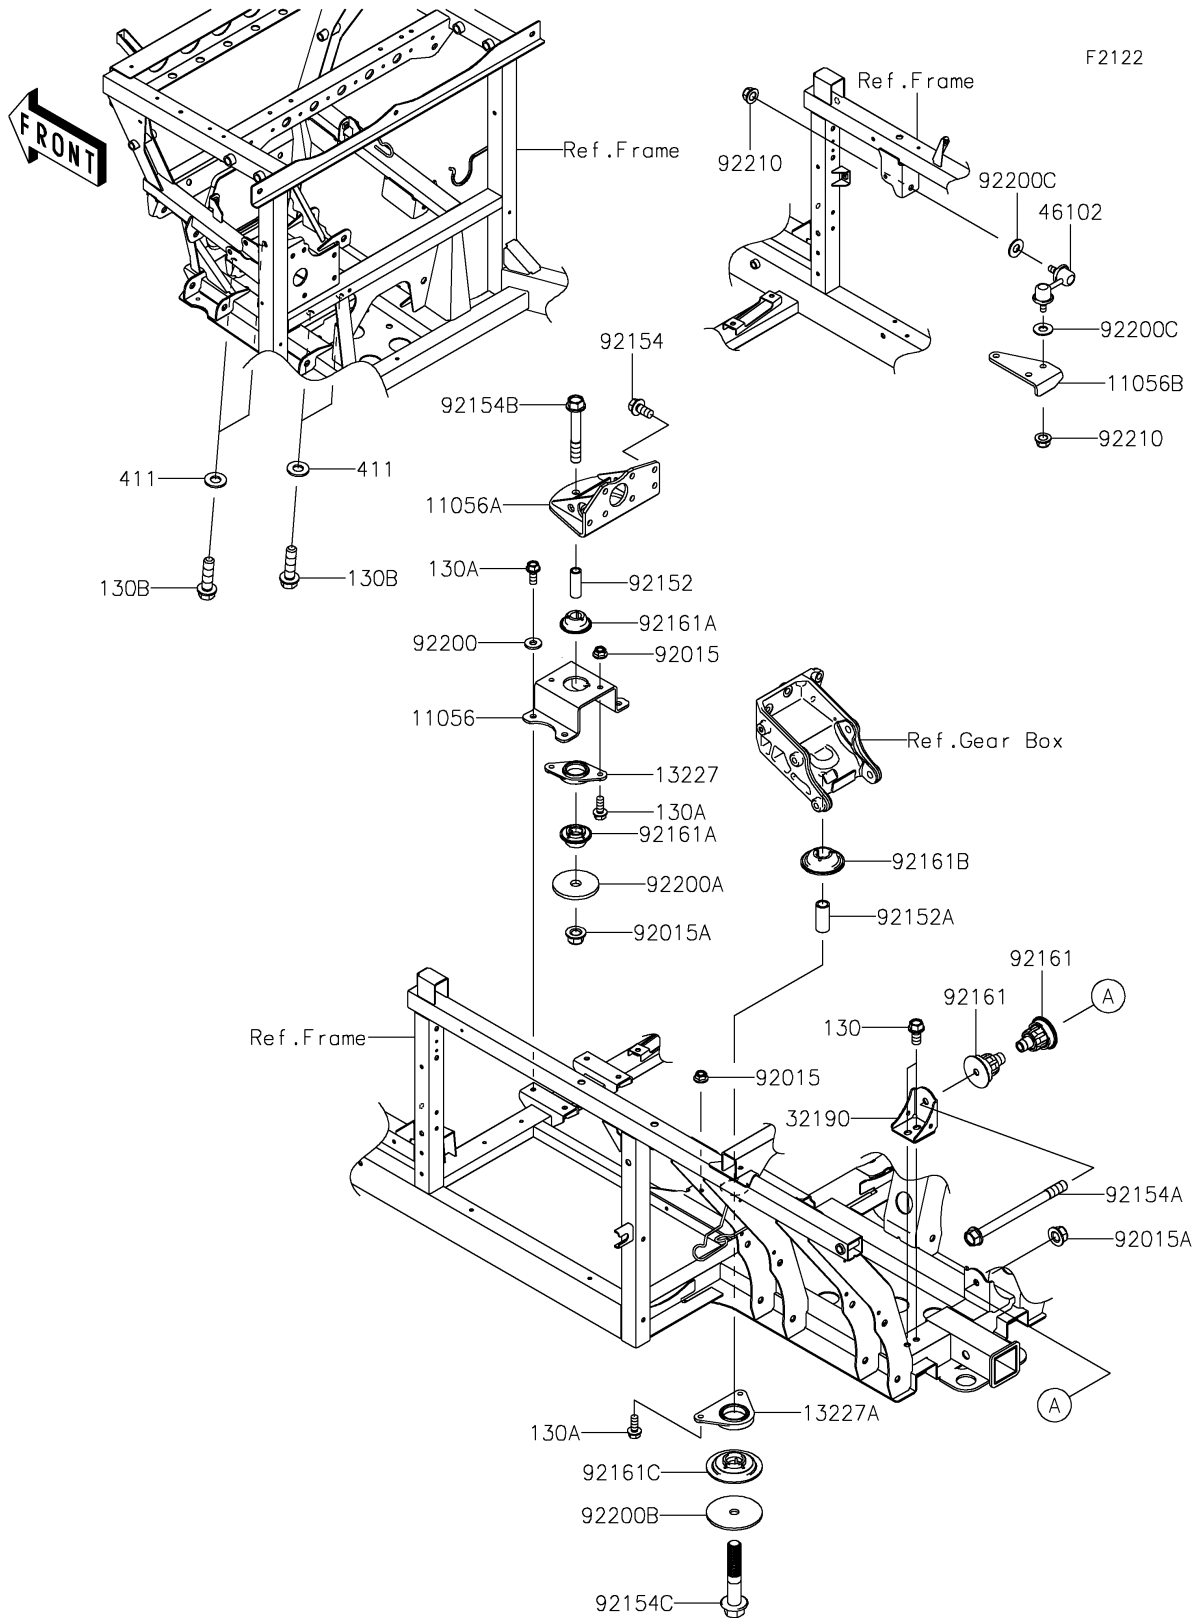

2019 MULE PRO-FXT™ EPS PARTS DIAGRAM

Engine Mount

2019 MULE PRO-FXT™ EPS PARTS LIST

Engine Mount

ITEM NAME	PART NUMBER	QUANTITY
-----------	-------------	----------