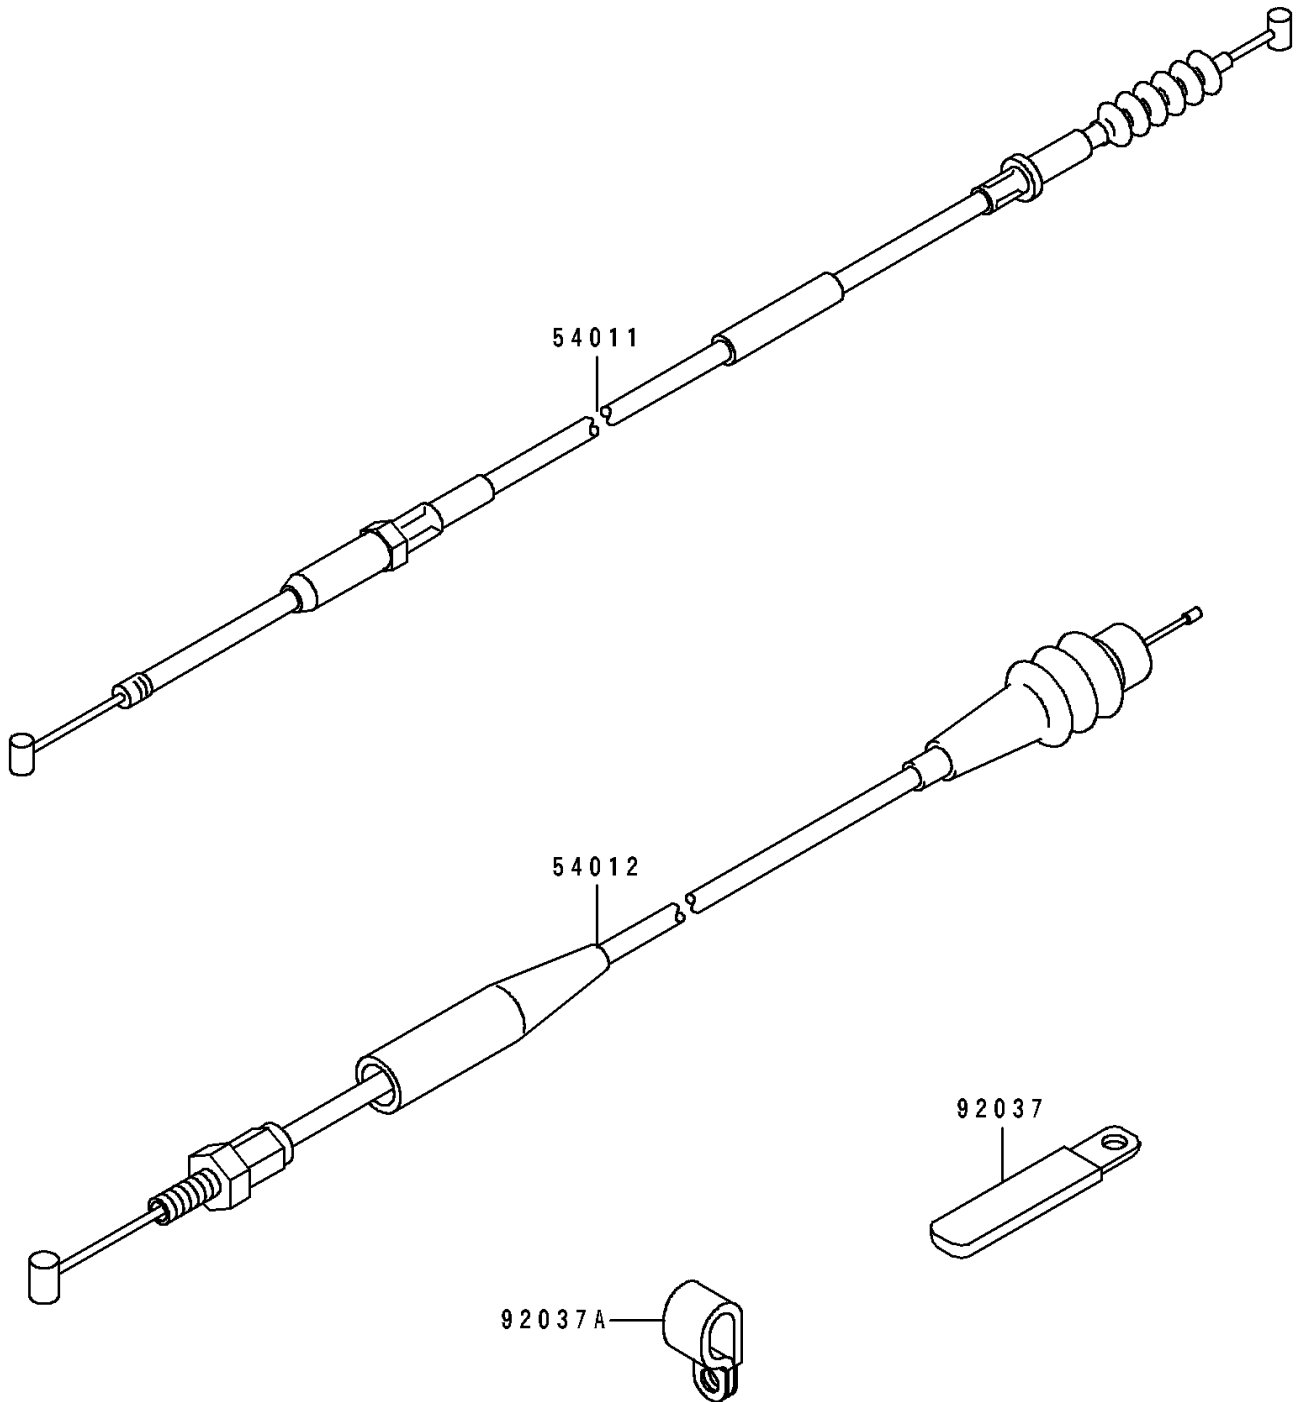

1997 KX125 PARTS DIAGRAM

Cables

F 2 5 4 0

1997 KX125 PARTS LIST

Cables

ITEM NAME	PART NUMBER	QUANTITY
CABLE-CLUTCH (Ref # 54011)	54011-1366	1
CABLE-THROTTLE (Ref # 54012)	54012-1432	1
CLAMP,WIRING HARNESS (Ref # 92037)	92037-1539	1
CLAMP (Ref # 92037A)	92037-1608	1