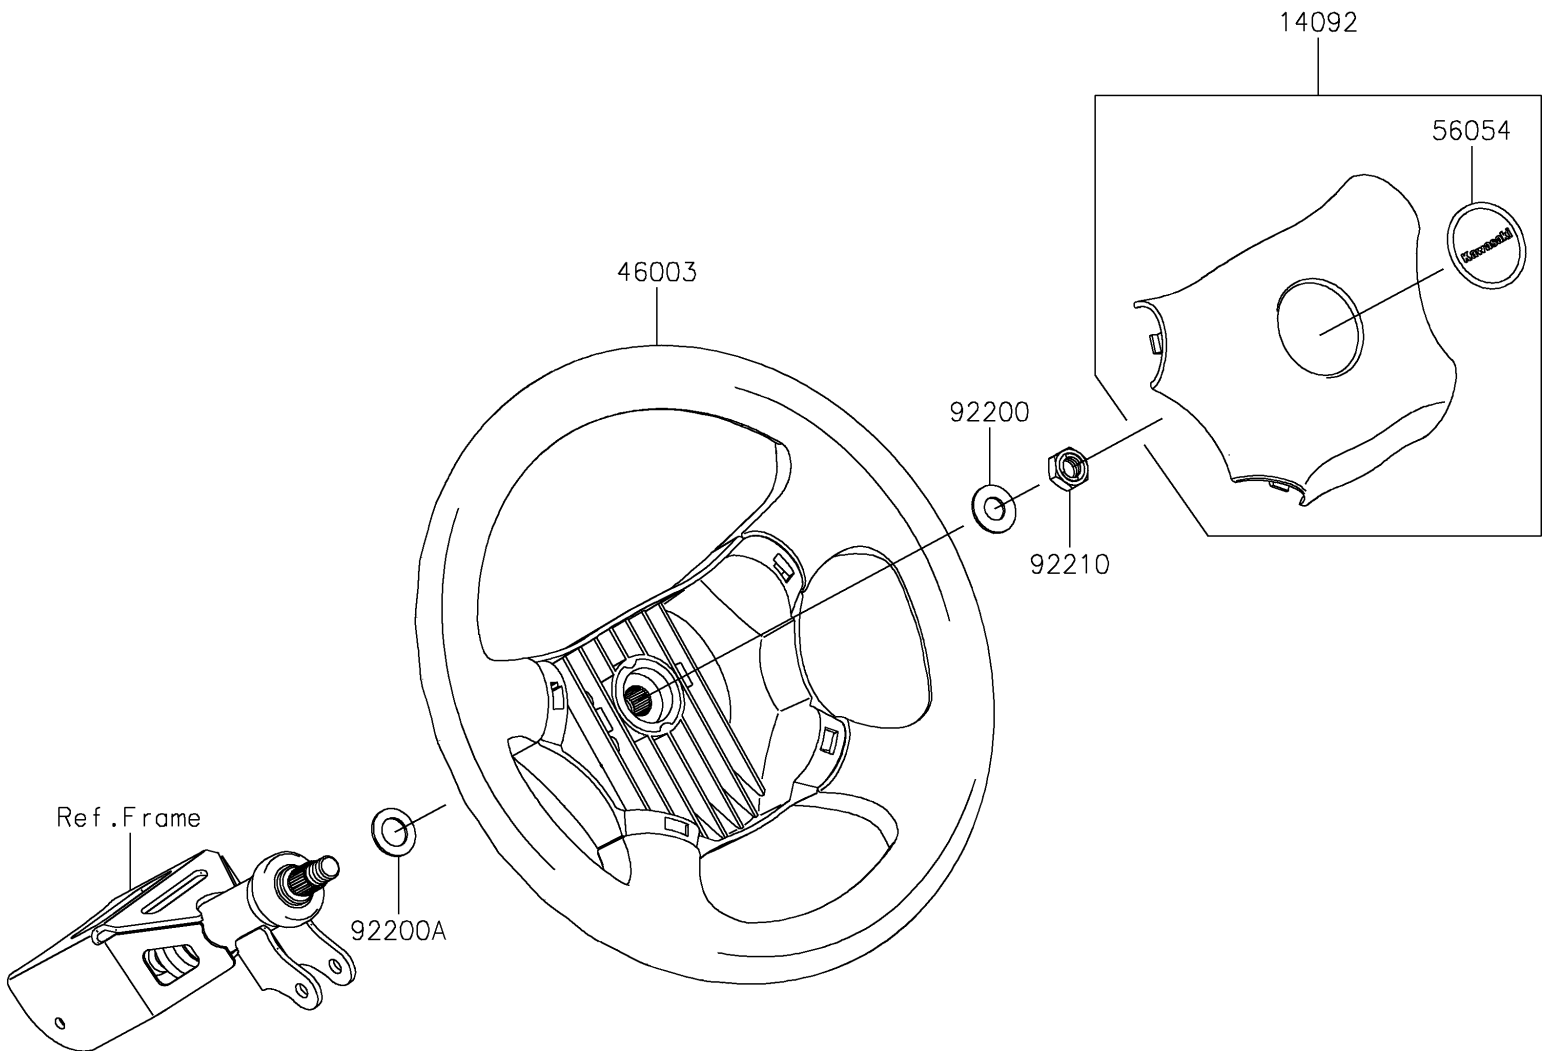

# 2019 MULE PRO-FXT™ EPS PARTS DIAGRAM

Steering Wheel

F2311

# 2019 MULE PRO-FXT™ EPS PARTS LIST

Steering Wheel

ITEM NAME	PART NUMBER	QUANTITY
-----------	-------------	----------