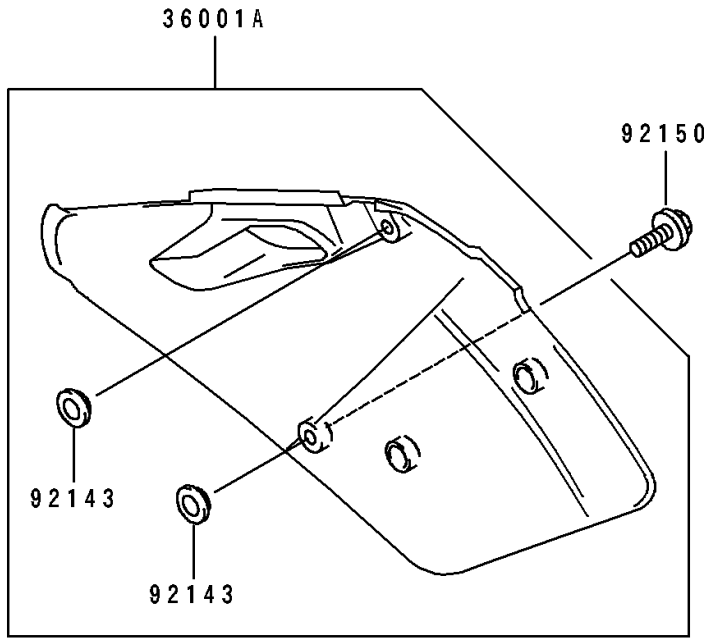

# 1997 KX125 PARTS DIAGRAM

Side Covers

F2611

## Side Covers

ITEM NAME	PART NUMBER	QUANTITY
COVER-SIDE,LH,P.WHITE (Ref # 36001)	36001-1538-6F	1
COVER-SIDE,RH,P.WHITE (Ref # 36001A)	36001-1539-6F	1
COLLAR (Ref # 92143)	92143-1196	4
BOLT,6X20 (Ref # 92150)	92150-1339	2