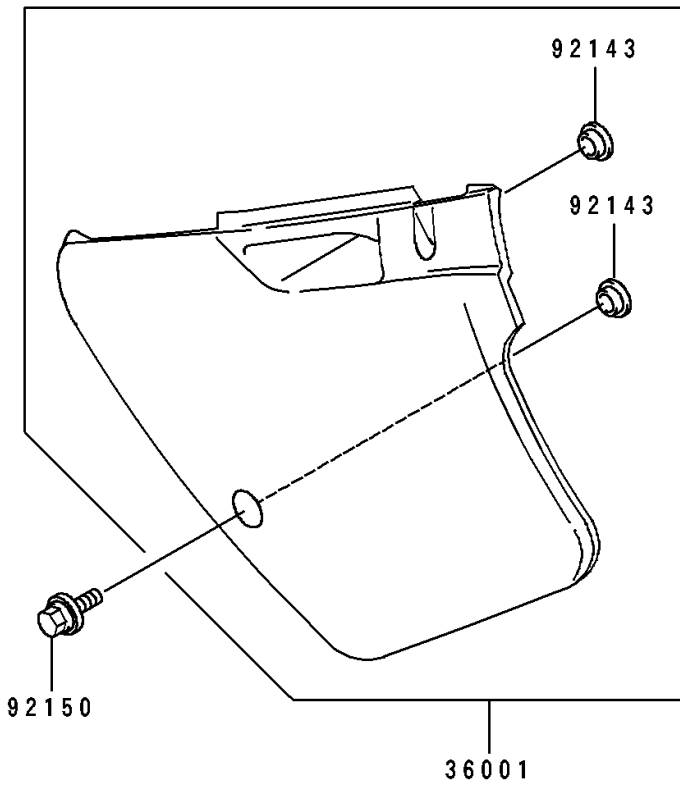

# 1997 KX125 PARTS DIAGRAM

Side Covers

F2611

# 1997 KX125 PARTS LIST

## Side Covers

ITEM NAME	PART NUMBER	QUANTITY
COVER-SIDE,LH,P.WHITE (Ref # 36001)	36001-1538-6F	1
COVER-SIDE,RH,P.WHITE (Ref # 36001A)	36001-1539-6F	1
COLLAR (Ref # 92143)	92143-1196	4
BOLT,6X20 (Ref # 92150)	92150-1339	2